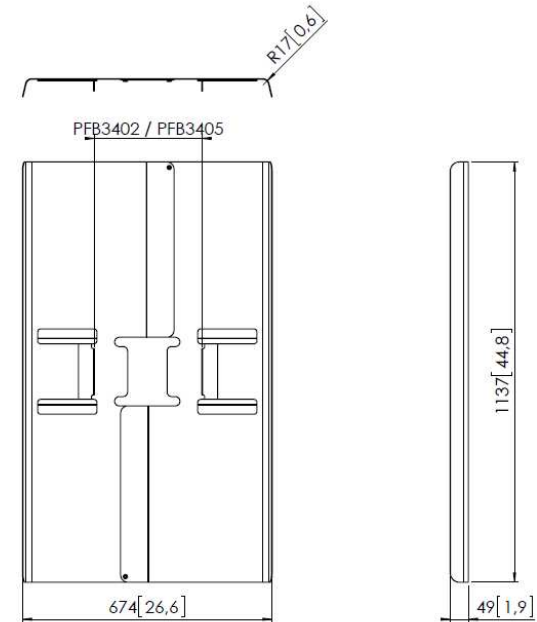

Product data sheet

PFA 9121

Dimensions in mm [inch]

Can only be used in combination with PFB 3402 or PFB 3405