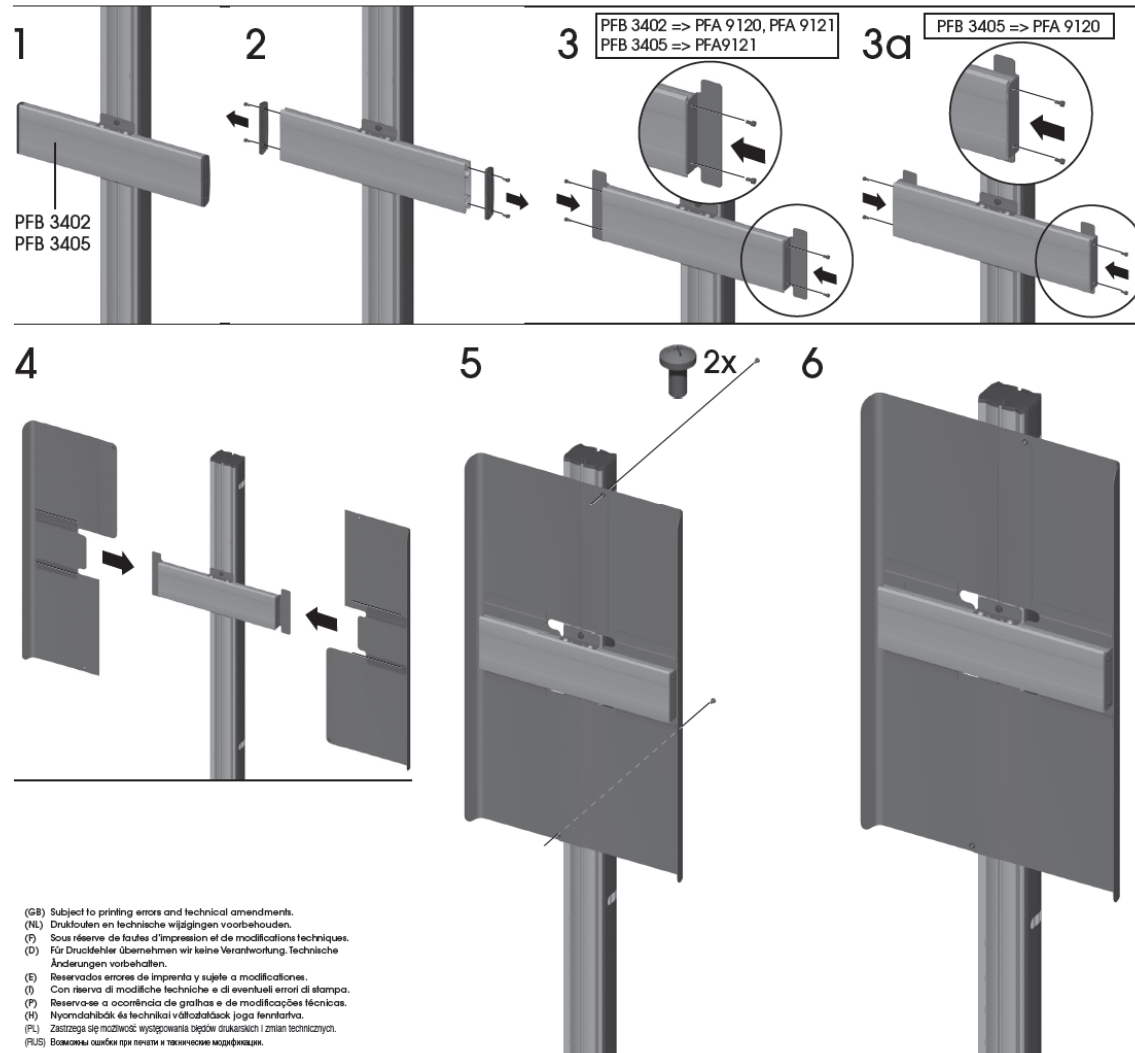

Mounting instructions
Montagevoorschrift
Instructions de montage
Montageanleitung
Guía de montaje
Istruzioni di montaggio
Instruções de montagem
Monteringsanvisning
Instrukcja montażu
Рекомендации по установке

08-2014