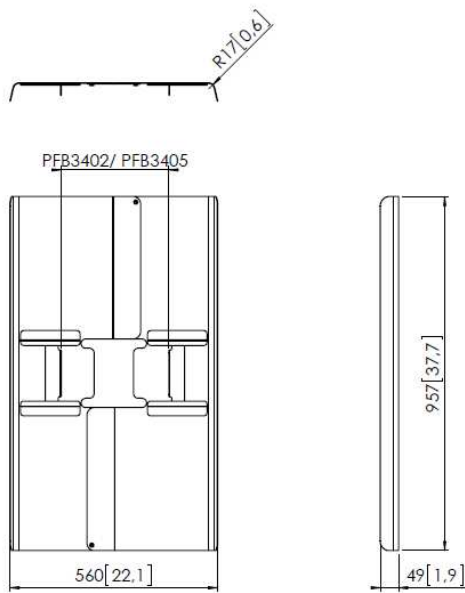

Product data sheet

PFA 9120

Dimensions in mm [inch]

Can only be used in combination with PFB 3402 or PFB 3405