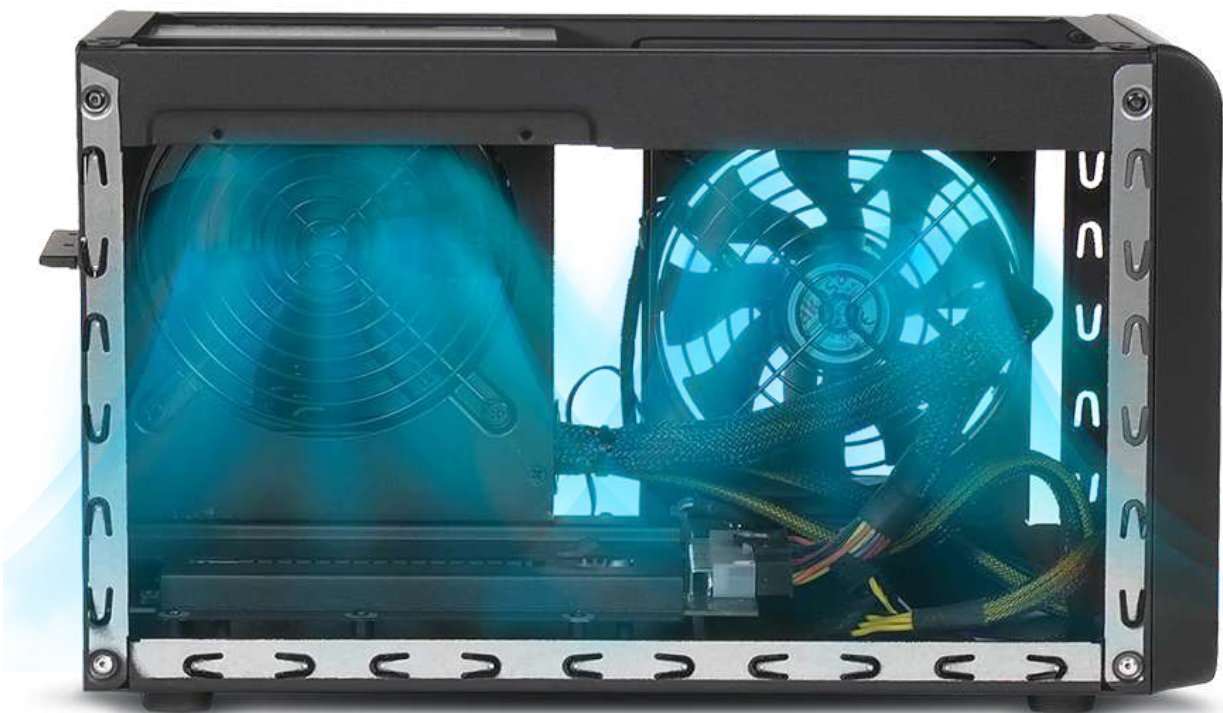

eGPU Breakaway Box 750ex (eGPU Expansion System)

sonnetstore.com/products/egpu-breakaway-box-750ex

Pro Power Graphics – Add a High-performance Video Card to Create Your Own Personal eGPU Workstation

Whether you're editing, rendering, color grading, animating or creating special effects, many of the pro applications you use rely on desktop and workstation graphics (GPU) cards to do the heavy lifting in processing data. Unfortunately, many popular computers are equipped only with integrated graphics or low-power discrete GPUs that bottleneck performance when performing these tasks. Happily, there's a simple path to greater productivity—add a Sonnet external GPU (eGPU). The eGPU Breakaway™ Box 750 Thunderbolt 3 to GPU PCIe card expansion systems boost your eGPU-compatible computer's graphics performance by connecting a high-performance GPU card to your computer via a single cable.

Designed for GPU Cards, Also Supports Other Demanding PCIe Cards

The Breakaway Box's single x16 PCIe 3.0 slot accommodates full-length, double-width cards, and its 750W power supply supports trouble-free operation. Its single-port 40Gbps Thunderbolt 3 interface ensures the full 2750 MB/s of PCIe bandwidth is dedicated to the installed card.

More Ports, Additional Functionality: eGPU Breakaway Box 750ex

Is your computer short on ports for basic connectivity? Step up to the eGPU Breakaway Box 750ex to add four 5Gb/s USB 3.2 Gen 1 Type A ports to connect peripherals, plus an RJ45 Gigabit Ethernet port for a wired network connection. The 750ex features a dual

With its large variable-speed temperature-controlled fan that quietly and effectively cools the installed card, the eGPU Breakaway Box can be comfortably used in noise-sensitive working environments.

Eco-friendly Thunderbolt 3 Power Features