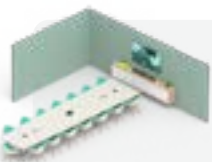

LARGE TO EXTRA-LARGE ROOMS Seats 20+

The large configuration features the expandable Rally Plus System with the ultra HD Rally Camera, two speakers, and two mic pods for crystal-clear video and audio throughout the room.

Extend up to seven mic pods for extra-large spaces or unique layouts like classrooms fitting up to 46 seats.