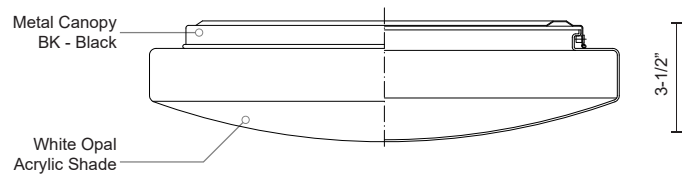

COLLINS FM9714

ON SALE

PROJECT

FM9714-BK
Black

SPECIFICATION DETAILS

* For custom options, consult factory for details.

Fixture Dimensions	D15" x H3-1/2"
Light Source	AC LED Module
Wattage	20W
Total Lumens	1600lm
Voltage	120V
Color Temperature	3000K
CRI (Ra)	90CRI
Optional Color Temps	2700K - 5000K Available, Minimum Order Quantities Apply
LED Rated Life	50,000 hours
Diffuser Details	White Acrylic Diffuser
Dimming	100% - 10%, ELV Dimmer (Not Included)
Location	Dry
Mounting Style	All Orientation; Ceiling and Wall;

DESCRIPTION

Single LED flush mount ceiling fixture with round white opal acrylic. Metal details in black and is equipped with our powerful 120V AC LED technology,

KUZCO

19054 28TH AVENUE
SURREY - BC V3Z 6M3
CANADA