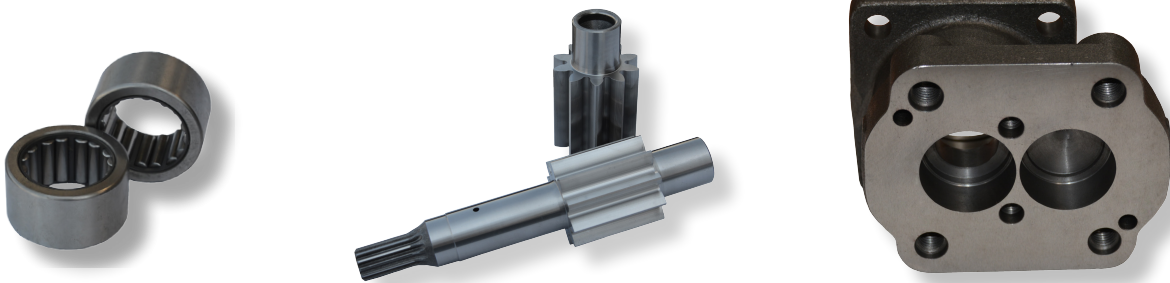

H62

Note: Box pumps below are clockwise

Heavy Motions Part #	Commercial	Flange	Shaft	Cu. Cm.	Max Pressure (psi)
H62B330/230-20	PG620B0330AM3H3N-N6D5C6200230AB1D4	2 B	1"-15 Tooth	330 / 230	3600 / 4000
H62B360/290-20	PG620B0360CE1H3N-N6D5C6200290AB1D4	2 B	1" Keyed	360 / 290	3600 / 4000

Parts are available for the following series:
15, 21, 25, 31, 37, 51, 76, 315, 330, 350 and 365