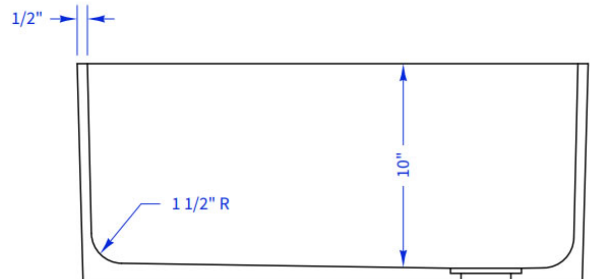

Sink Model: U51E

ID Size: 24" L x 16" W x 10" D

TOP VIEW

SIDE VIEW

UNDERMOUNT EPOXY RESIN SINKS:

Durcon epoxy resin undermount sinks, supplied by EpoxySinks.com, have been installed in school and industry laboratories for over 40 years. High chemical resistance, long-term durability and the widest selection of sizes, make Durcon's Epoxy Resin Undermount Sinks, the industry standard.