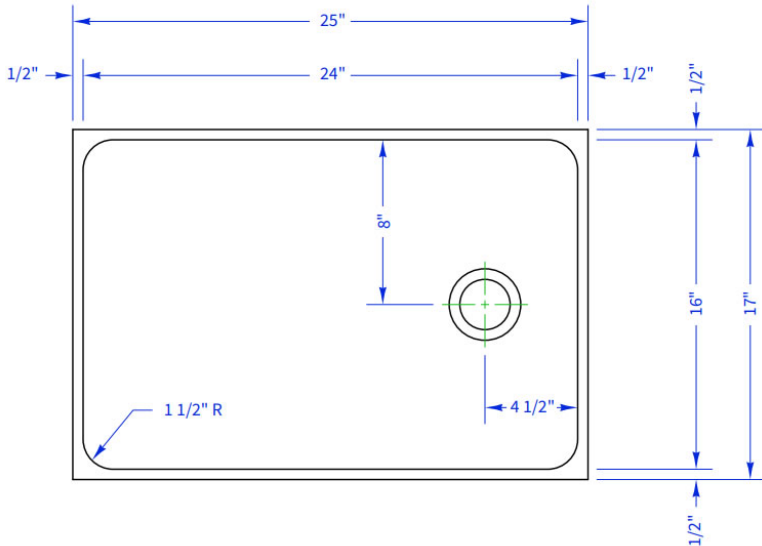

Sink Model: U51E

ID Size: 24" L x 16" W x 10" D

TOP VIEW

SIDE VIEW

UNDERMOUNT EPOXY RESIN SINKS:

Durcon epoxy resin undermount sinks, supplied by EpoxySinks.com, have been installed in school and industry laboratories for over 40 years. High chemical resistance, long-term durability and the widest selection of sizes, make Durcon's Epoxy Resin Undermount Sinks, the industry standard.