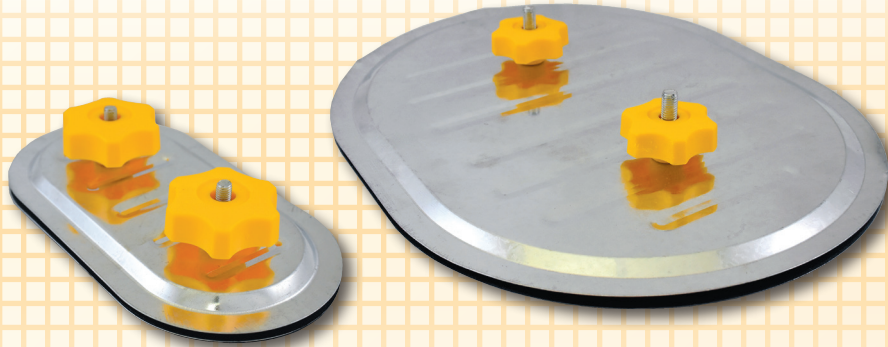

- Insulated
- Tested to withstand 20" W.G. positive pressure & 10" of negative pressure
- Closed cell Neoprene gasket
- Bonding of Neoprene gasket to inside plate prevents leakage
- Conical springs between the two plates provides for easy installation
- High impact yellow plastic knobs are designed to avoid stripping and allow a tool-free operation
- Built-in stud stop to prevent loss of handle
- Template for duct-opening cut out insures proper hole size.

| 8 x 12 Round Access Doors (For Round Duct) | | | |
|--------------------------------------------|------------|---------------------------------------|-------------|
| Item # | Code | Description | Packaging |
| 22144 | IRAD812-14 | 8X12-14RD - fits duct size 12" to 14" | 10 Pcs./Box |
| 22146 | IRAD812-18 | 8X12-18RD - fits duct size 15" to 18" | 10 Pcs./Box |
| 22148 | IRAD812-22 | 8X12-22RD - fits duct size 19" to 22" | 10 Pcs./Box |

7/2023
 BB013442

IFAD

INSULATED FLAT ACCESS DOORS

- Insulated
- Tested to withstand 20" W.G. positive pressure & 10" of negative pressure
- Closed cell Neogasket
- Bonding of Neoprene gasket to inside plate prevents leakage
- Conical springs between the two plates provides for easy installation
- High impact yellow plastic knobs are designed to avoid stripping and allow a tool-free operation
- Built-in stud stop to prevent loss of handle
- Template for duct-opening cut out insures proper hole size.