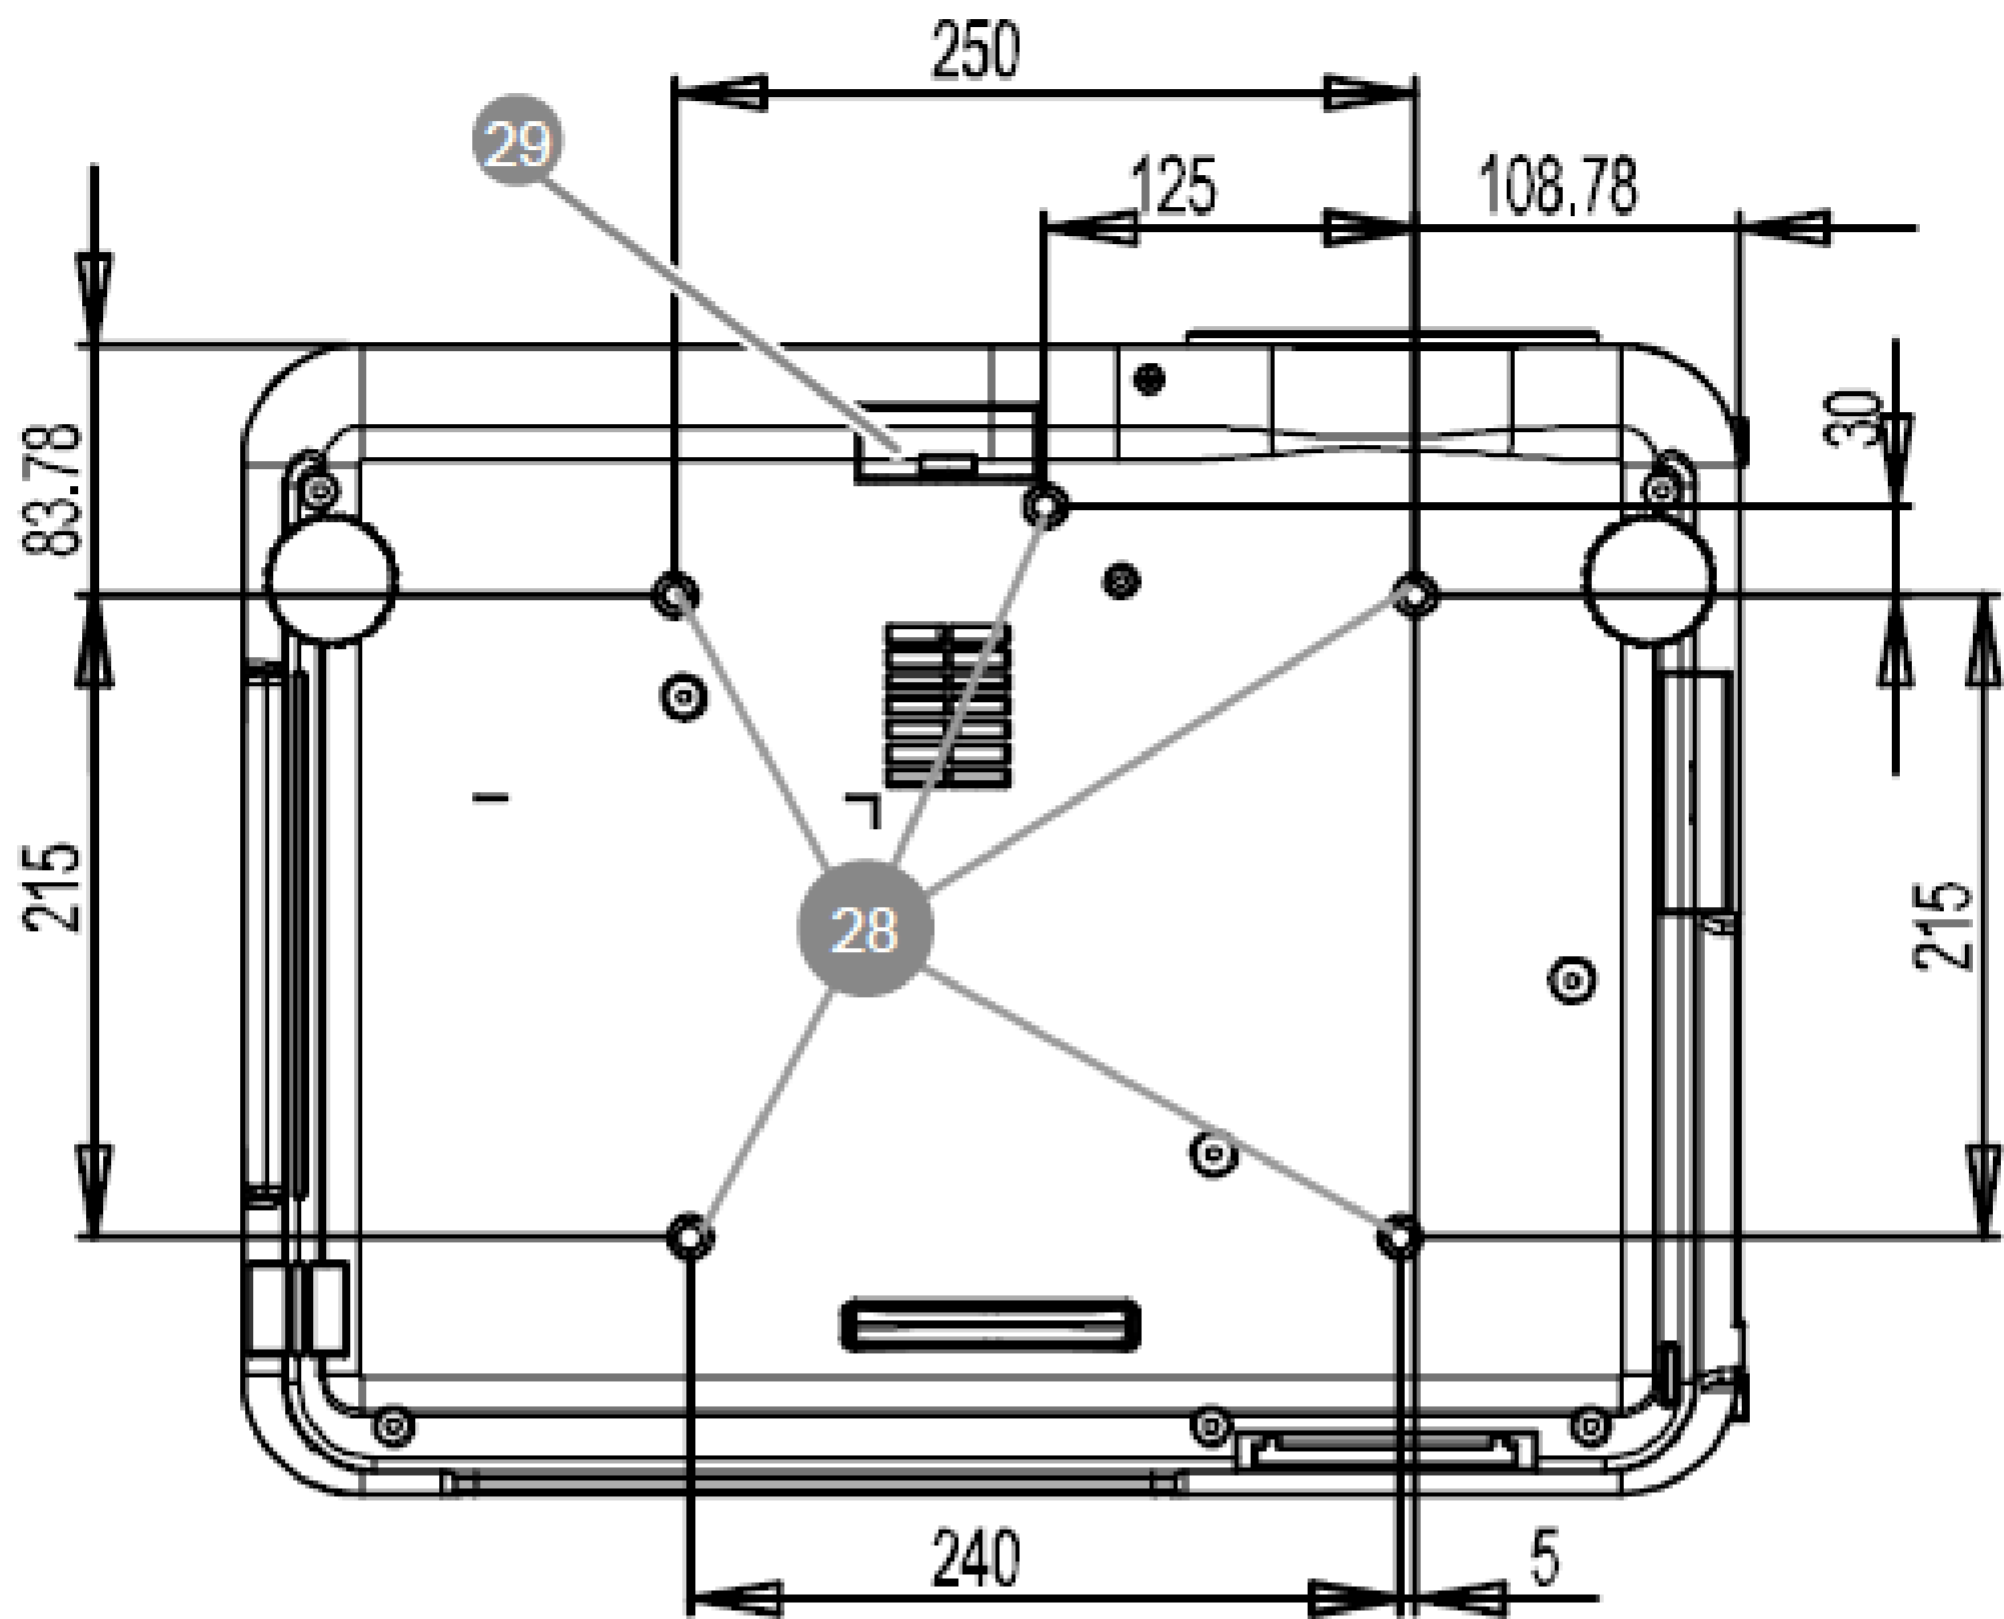

Ceiling Mount Holes