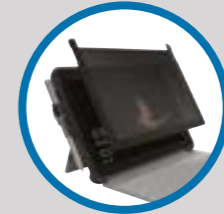

FP10 Privacy Screen Filters for Surface™ Go
K55900EU
Reduces the chance of wandering eyes viewing confidential data on screen
For Surface Go & Surface Go 2