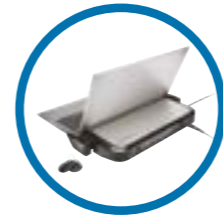

Surface™ Laptop Solutions

For Surface Laptop 3:
LD4650P USB-C™ Docking Station with K-Fob™
K38400EU
The only docking station available with an integrated laptop locking solution