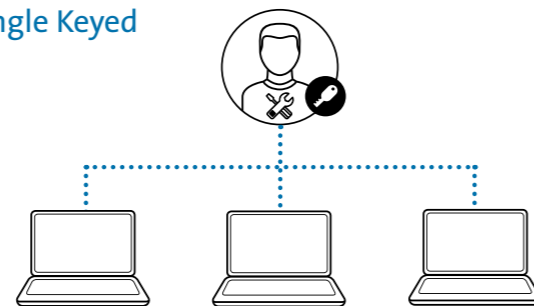

Kensington Locks - Custom Keyed Solutions

Custom Keyed Solutions are the most popular security option for any business or institution. They give you more control over equipment while safeguarding employees from laptop and data theft. Choose from one of the distinct options for the kind of access and control that is right for you:

Master Keyed

Unique, individual keys and locks for devices; Master key opens all locks. Allows individuals access to own equipment while IT manager has control of all the equipment and data.

Single Keyed