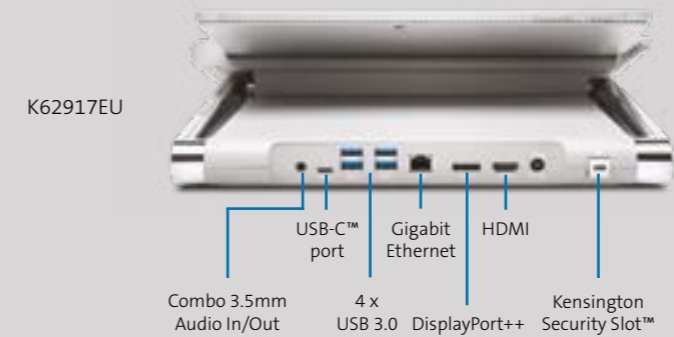

SD7000 Surface™ Pro Docking Station

The SD7000 delivers the ultimate Surface™ experience. Built on Microsoft's proprietary Surface Connect technology, the SD7000 is a powerful docking station allowing users to connect to two external monitors, USB peripherals and a wired network.