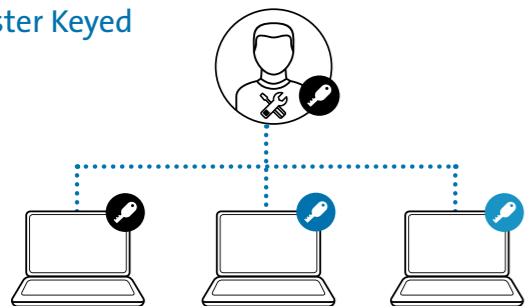

Surface™ Studio Solutions

Locking Kit for Surface™ Studio
K67976WW
Allows Studio to be anchored to a desk or other fixed object
For Surface Studio & Surface Studio 2

ErgoSoft™ Wrist Rest for Slim Keyboards
K50434EU
Ultra soft exterior supported by gel cushioning optimises comfort

SmartFit® Pro Elite Ergonomic Foot Rest
K50345EU
Elevates legs to improve posture and circulation

VeriMark™ Fingerprint Key - Designed for Surface
K64707EU
Provides universal 2nd-factor authentication security

Pro Fit® Vertical Ergo Wireless Mouse
K75501EU
Ergonomic mouse connects wirelessly via 2.4GHz

Kensington Locks - Custom Keyed Solutions

Custom Keyed Solutions are the most popular security option for any business or institution. They give you more control over equipment while safeguarding employees from laptop and data theft. Choose from one of the distinct options for the kind of access and control that is right for you:

Master Keyed