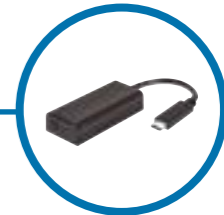

USB-C™ to HDMI 4K Adapter
K33993WW
Connect to an Ultra HD display quickly and easily