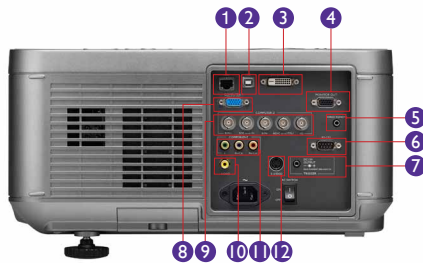

Input and Output Terminals - Left Side View

1 LAN (RJ45)	7 12V Trigger
2 USB (Type Mini B)	8 Computer 1 in (D-sub 15pin)
3 DVI-D in	9 Computer 2 in (5BNC,R/G/B/H/V)
4 Monitor Out (D-sub 15pin)	10 Component Video in (Y/Pb/Pr)
5 Wired Remote	11 Composite Video in (RCA)
6 RS232 (DB-9pin)	12 S-Video in (Mini Din 4 pin)

Specifications

Projection System	DLP®	
Native Resolution	XGA(1024x768)	
Brightness	6,500 ANSI lumens (Dual lamp, Standard lens)	
Contrast Ratio	2,800:1	
Display Color	1.07 Billion Colors	
Aspect Ratio	Native 4:3 (5 aspect ratio selectable)	
Image Size Diagonal	50"~300"	
Lamp Type	280W x 2	
Lamp(Normal/Economic Mode)*	2,000/2,500 hours	
Keystone Adjustment	Vertical ± 30 degrees	
Resolution Support	VGA(640 x 480) to UXGA(1600 x 1200)	
Horizontal Frequency	31K~92KHz	
Vertical Scan Rate	23~85Hz	
Compatibility	HDTV Compatibility: 480i, 480p, 576i, 576p, 720p, 1080i, 1080p Video Compatibility: NTSC, PAL, SECAM	
Interface	Computer 1 in (D-sub 15pin) x 1 Computer 2 in (5BNC, R/G/B/H/V) x 1 Monitor out (D-sub 15pin) x 1 DVI-D in x 1 Component Video in (Y/Pb/Pr) x 1 Composite Video in (RCA) x 1 S-Video in (Mini Din 4 pin) x 1 LAN (RJ45) x 1 (LAN Control) USB (Type Mini B) x 1 (Download) 12V Trigger x 1 RS232 (DB-9pin) x 1 Wired Remote x 1 IR Receiver x 2 (Front+Rear)	
Dimensions (WxHxD)	508 x 196 x 390 mm	
Weight	16.5KG (Without lens)	
Power Supply	AC100 V, 7.2A, 50 to 60 Hz	
Power Consumption	AC100 V, 710W (Standby Power <0.5W)	
Audible Noise	39 /34 /35/ 32 db (Dual lamp normal / Single lamp normal)	
On-Screen Display Languages	List Languages	
Picture Mode	Presentation/Standard/Game/Movie/sRGB	
Accessories (Standard)	Remote Control w/ Battery, Power Cord, User Manual CD, Quick Start Guide, Warranty Card, VGA(D-sub 15pin) Cable, 6 Segments Color Wheel	
Accessories (Optional)	Spare Lamp Kit: P/N 5J.JAM05.001 Ceiling Mount P/N: 5J.JAM10.001 Optional Lens: (see reference chart) • Wide Fix(5J.JAM37.011) • Ultra Wide (5J.JAM37.061) • Wide Zoom(5J.JAM37.021) • Standard(5J.JAM37.001) • Semi Long(5J.JAM37.051) • Long Zoom1(5J.JAM37.031) • Long Zoom2 (5J.JAM37.041)	
UPC Code / Part #	8400460-2966-1 / #9H.JAM77.26E	
Limited Warranty	3 Years Parts & Labor / 1 Year or 2,000 hours of lamp life	

*Lamp life results will vary depending on environmental conditions and usage. Actual product's features and specifications are subject to change without notice.

BenQ Lens	P/N	Zoom Ratio	XGA	Marketing Model
STD Lens	5J.JAM37.001	1.3x	1.79~2.35:1	PZL-001
Wide Fix	5J.JAM37.011	Fixed	0.79:1	PFL-011
Wide Zoom	5J.JAM37.021	1.4x	1.31~1.85:1	PZL-021
Long Zoom 1	5J.JAM37.031	1.5x	3.71~5.57:1	PZL-031
Long Zoom 2	5J.JAM37.041	1.55x	5.5~8.56:1	PZL-041
Semi Long Zoom	5J.JAM37.051	1.65x	2.33~3.81:1	PZL-051
Ultra Wide Zoom	5J.JAM37.061	1.25x	0.77~0.97:1	PZL-061

PX9600 11-19-13-BQca

BenQ Canada Corp.

Tel: (416) 363-2367 www.BenQ.ca