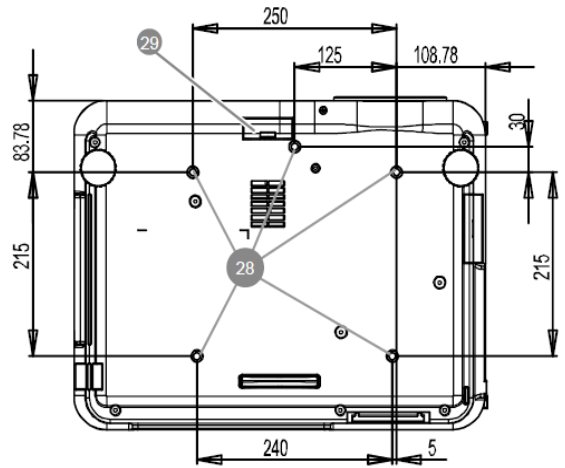

Standard - PZL-001 (5J.JAM37.001)	
Screen Size (Inches)	PX9600 - Projection Distance (m)
80	2.90-3.83
100	3.65-4.80
120	4.39-5.78
150	5.50-7.24
200	7.36-9.67
300	11.07-14.54
400	14.79-19.41
500	18.5-24.28

Wide Fix - PFL-011 (5J.JAM37.011)	
Screen Size (Inches)	PX9600 - Projection Distance (m)
80	1.29
100	1.62
120	1.96
150	2.46
200	3.3
300	4.97
400	6.64
500	8.31

Wide Zoom - PZL-021 (5J.JAM37.021)	
Screen Size (Inches)	PX9600 - Projection Distance (m)
80	2.11-3.02
100	2.65-3.79
120	3.28-4.56
150	3.99-5.71
200	5.34-7.63
300	8.04-11.47
400	10.74-15.31
500	13.44-19.14

Long Zoom1 - PZL-031 (5J.JAM37.031)	
Screen Size (Inches)	PX9600 - Projection Distance (m)
80	6.02-9.12
100	7.56-11.43
120	9.10-13.74
150	11.41-17.21
200	15.26-22.99
300	22.95-34.56
400	
500	

Long Zoom2 - PZL-041 (5J.JAM37.041)	
Screen Size (Inches)	PX9600 - Projection Distance (m)
80	8.91-14.07
100	11.22-17.66
120	13.52-21.25
150	16.97-26.64
200	22.73-35.62
300	34.24-53.57
400	30.65-46.12
500	38.34-57.69

Semi Long - PZL-051 (5J.JAM37.051)	
Screen Size (Inches)	PX9600 - Projection Distance (m)
80	3.73-6.24
100	4.69-7.82
120	5.64-9.40
150	7.07-11.07
200	9.46-15.72
300	14.23-23.62
400	18.99-31.52
500	23.76-39.42

Ultra Wide - PZL-061 (5J.JAM37.061)	
Screen Size (Inches)	PX9600 - Projection Distance (m)
80	1.25-1.57
100	1.56-1.97
120	1.87-2.36
150	2.34-2.95
200	3.12-3.94
300	4.69-5.91
400	6.25-7.88
500	7.82-9.85

Ceiling Mount Chart