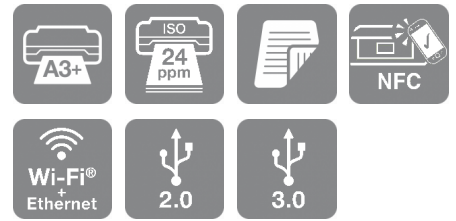

DATASHEET / BROCHURE

KEY FEATURES

- **Benefit from A3 printing**
  Print in-house leaflets, brochure drafts, spreadsheets and more
- **Ecological**
  Keep energy bills low and reduce your impact on the environment
- **Save money**
  Further lower costs by changing consumables less
- **Save time**
  5.5 seconds FPOT (from ready mode)
- **Built for business**
  DuraBrite Pro pigment inks