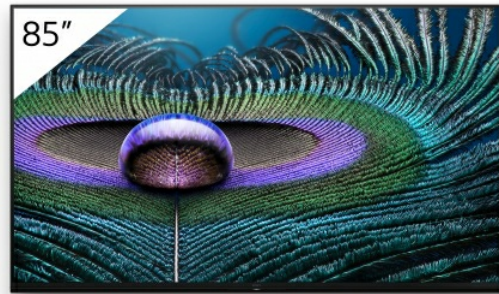

FWD-85Z9J

85" BRAVIA MASTER Series
8K, Ultra HD, HDR, Full Array
LED Professional Display

Información general

Overwhelming 8K HDR realism, driven by human-like intelligence

See just how close you can bring viewing audiences to the real world. The FWD-85Z9J 85" BRAVIA MASTER Series Professional Display partners exquisite 8K HDR image quality with intuitive operation and exquisite styling that's a perfect match for any corporate environment.

Optimised for professional display applications, BRAVIA MASTER Series harnesses the full power of cutting-edge Sony picture technologies. Our Backlight Master Drive full-array LED technology is teamed with the groundbreaking Cognitive Processor XR – a uniquely potent combination that ensures vibrant 8K images, bursting with unprecedented levels of detail, rich colour and spectacular contrast.