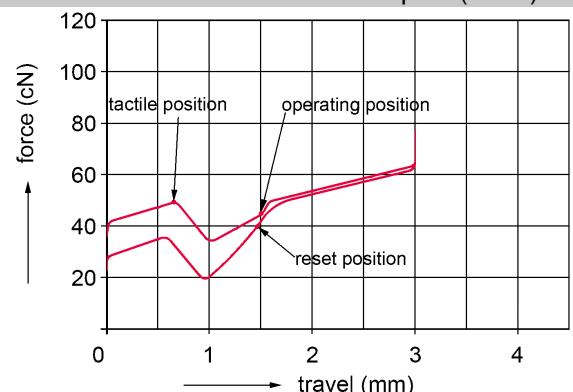

Packaging dimensions:

approx. 393 x 196 x 33 mm

Reliability:

- MTBF > 11.4 mill. hours

Keyboard:

- Key technology: ML
- Service life, standard key: > 20 million key operations
- Operation characteristics: ML Pressure point(50cN)