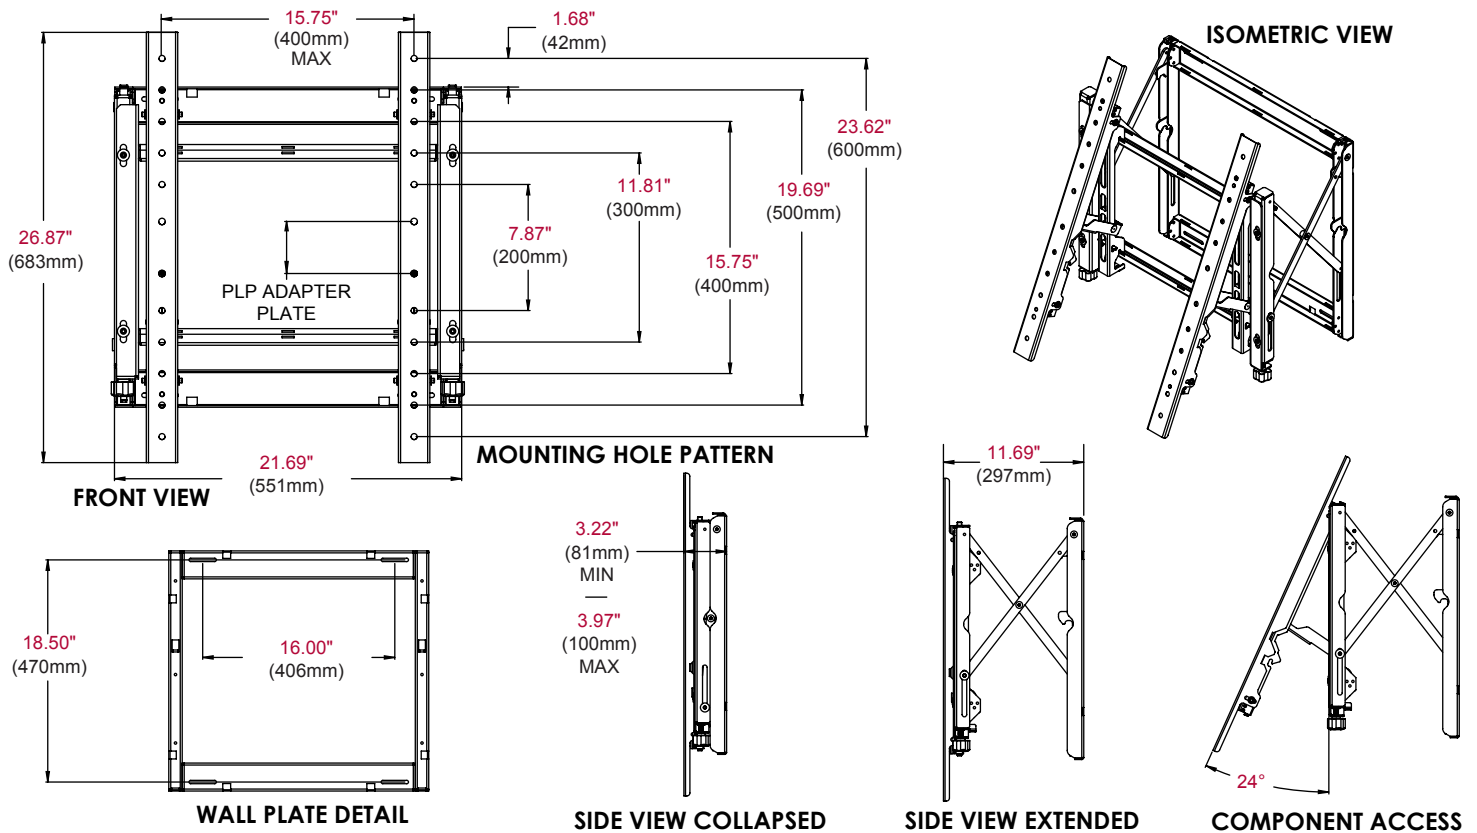

Model Numbers

WARRANTY: Limited 5-year

DS-VW765-POR Full-Service Portrait Video Wall Mount for 40" to 65" Displays

Product Specifications

	DIMENSIONS (W x H x D)	PRODUCT WEIGHT	LOAD CAPACITY	FINISH	AVAILABLE COLORS
DS-VW765-POR	21.7" x 26.9" x 3.2" (551 x 683 x 81mm)	36lb (16.4kg)	150lb (68kg)	Scratch resistant fused epoxy	Black

Package Specifications

	PACKAGE SIZE (L x W x H)	PACKAGE SHIP WEIGHT	PACKAGE UPC CODE	PACKAGE CONTENTS	UNITS IN PACKAGE
DS-VW765-POR	38" x 24" x 5" (956 x 609 x 127mm)	40lb (18.2kg)	735029278788	Wall mount assembly, mounting attachment rails, fasteners	1

Accessories

- **DS-VWSxxx-P:** Wall Plate Alignment Spacers
- **DS-ACC765:** Cable Release Kit

All dimensions = inch (mm)

ARCHITECTS SPECIFICATIONS

The Full-Service Video Wall Mount shall be Peerless-AV model DS-VW765-POR and shall be located where indicated on the plans. It shall be constructed of heavy gauge steel. The finish shall be scratch resistant black fused epoxy. Assembly and installation shall be done according to instructions provided by the manufacturer.

Peerless Industries, Inc. ■ 2300 White Oak Circle ■ Aurora, IL 60502 ■ (800) 865-2112 ■ (630) 375-5100 ■ Fax: (800) 359-6500 ■ www.peerless-av.com

Visit www.peerless-av.com to see the complete line of AV solutions from Peerless-AV, including flat panel mounts, projector mounts, carts/stands, furniture, cables, screen cleaners and a full assortment of accessories.