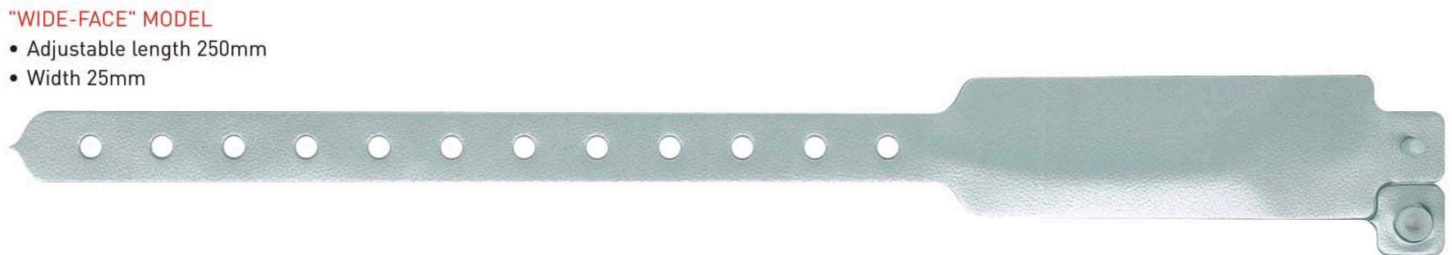

VINYLE WRISTBANDS

BLANK VINYLE WRISTBANDS

These flexible 2-layer vinyl wristbands are elegant and comfortable. 26 mat or glossy colors and 2 models ("Wide-Face" or "L-type") are available.

Once fixed on the wrist, the only way to remove the wristband is to cut it or to break the permanent plastic pressure button.

- Material: two-layer vinyl
- Packaging:
  - pack of 100 (for quantities below 500 units)
  - box of 500

GLOSSY VINYL

L-Type	Wide-Face	Color	Qty
147-4001	147-4031	Red (485 C)	100
147-4002	147-4032	Orange (021 C)	100
147-4004	147-4034	Yellow (803 C)	100
147-4005	147-4035	Purple (violet C)	100
147-4006	147-4036	Royal Blue (2935 C)	100
147-4008	147-4038	Water green (7487 C)	100
147-4009	147-4039	Green (354 C)	100
147-4090	147-4095	Pink (813 C)	100

MAT VINYL

L-Type	Wide-Face	Color	Qty
147-4007	147-4037	Rubine (rubine red C)	100
147-4010	147-4040	White	100
147-4011	147-4041	Blue sky (298 C)	100
147-4012	147-4042	Royal Blue (process blue C)	100
147-4013	147-4043	Yellow (114 C)	100
147-4014	147-4044	Red (185 C)	100
147-4015	147-4045	Dark green (3415 C)	100
147-4016	147-4046	Orange (021 C)	100
147-4017	147-4047	Parma (2577 C)	100
147-4018	147-4048	Cream (7501 C)	100
147-4019	147-4049	Wine (492 C)	100
147-4025	147-4055	Black (Black C)	100
147-4026	147-4056	Ligh pink (699 C)	100
147-4027	147-4057	Brown (168 C)	100

METALLIC VINYL

L-Type	Wide-Face	Color	Qty
147-4021	147-4051	Gold (871 C)	100
147-4022	147-4052	Silver (877 C)	100
147-4023	147-4053	Dark green (343 C)	100
147-4024	147-4054	Blue (2945 C)	100

"TYPE-L" MODEL

- Adjustable length 257mm
- Width 20mm

"WIDE-FACE" MODEL

- Adjustable length 250mm
- Width 25mm

TO ORDER :

Please specify: