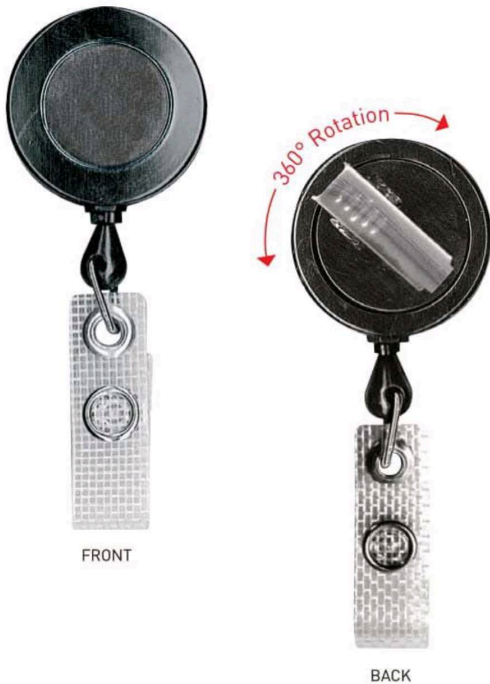

PLASTIC REELS

IDS 940

This classic plastic model is very useful for close-up reading of badges.

- Round case: 30mm diameter
- Weight: 10g
- Back hook: metal spring clip
- Stainless : steel spring
- Reel length: 72cm
- Strap: reinforced vinyl
- Packaging: per 100

Ref.		Qty
146-0040	■ Dark grey (432 C)	100
146-0041	□ White	100
146-0042	■ Royal Blue (293 C)	100
146-0043	■ Red (186 C)	100
146-0044	■ Black (Black C)	
146-0046	■ Grey (430 C)	

146-0049: Other color

180-5169: Color specific fixed cost

For a minimum of 300 reels

IDS 930 SWIVEL

The rear swivel metal crocodile-type clip on this reel, makes it very easy to use.

- Round case: 30mm diameter
- Weight: 12g
- Back hook: rotative metal croco-type clip
- Stainless : steel spring
- Reel length: 72 cm
- Strap: reinforce vinyl
- Packaging: per 100

Ref.		Qty
147-3021	□ White	100
147-3022	■ Royal Blue (293 C)	100
147-3024	■ Black (Black C)	100

147-3029 : Other color

180-5169 : Color specific fixed cost

For a minimum of 300 reels

CUSTOMIZATION

A 19mm diameter recess area on the IDS 930, IDS 940, IDS 950 and IDS 980 reels can easily be customized with a vinyl printed sticker or even better, with a dome silicone printed label.

	Vinyl sticker	Dome silicone label
1 color	116-7011	116-7031
2 colors	116-7012	116-7032
3 colors	116-7013	116-7033
Full color	116-7014	116-7044

116-7090: mold charge for vinyl label 1 to 3 colors

116-7091: mold charge for vinyl label full color