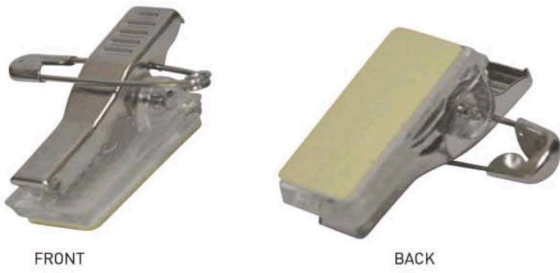

CAN ALSO BE USED WITH BADGE HOLDER IDS 31.1. SEE PAGE 34

CLIPS AND FASTENERS

IDS 22 M

Croco-type metal clip with safety pin and adhesive pad.

- Size: 22x12mm
- Packaging: per 100 or 1000

| Ref. | Qty |
|----------|----------------|
| 144-0001 | Packed by 100 |
| 144-0011 | Packed by 1000 |