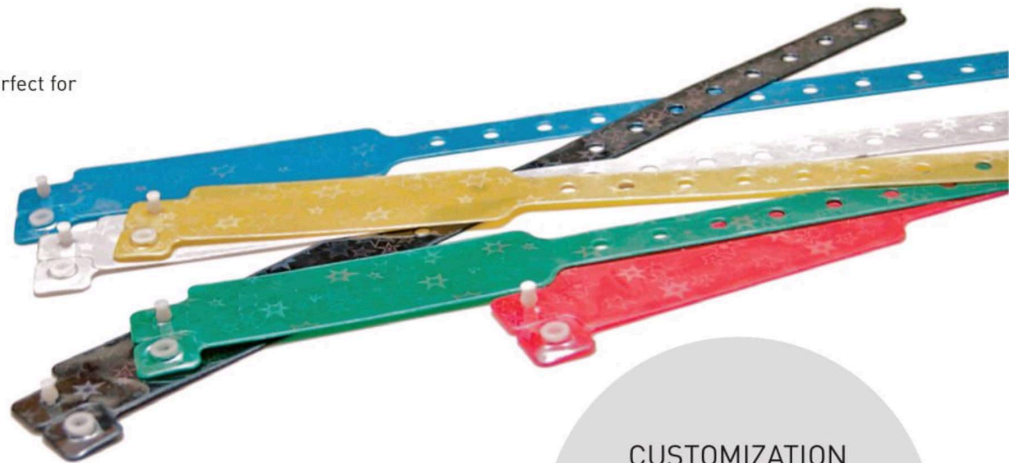

FANCY VINYL WRISTBANDS

STARS HOLOGRAPHIC WRISTBANDS

Those shiny sparkling "Wide-Face" wristbands are perfect for parties, festivals and concerts.

- Material: two-layer vinyl
- Adjustable length: 250 mm
- Packaging: pack of 100

Extra-large	Color	Qty
147-4150	White	100
147-4151	Blue (299 C)	100
147-4153	Yellow (115 C)	100
147-4154	Red (186 C)	100
147-4155	Green (3425 C)	100
147-4156	Orange (171 C)	100
147-4160	Gold (871 C)	100
147-4165	Black (Black C)	100