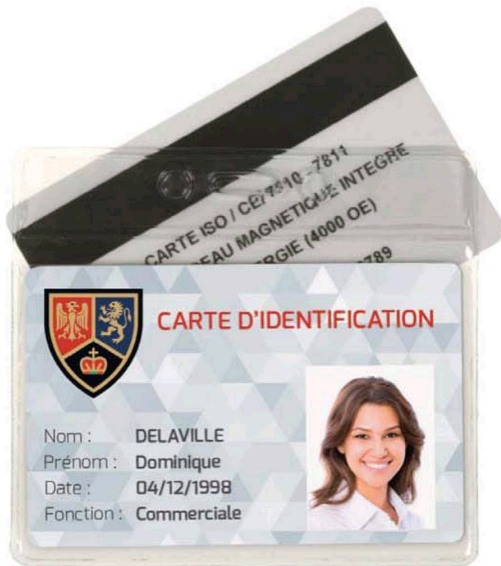

SOFT BADGE HOLDERS