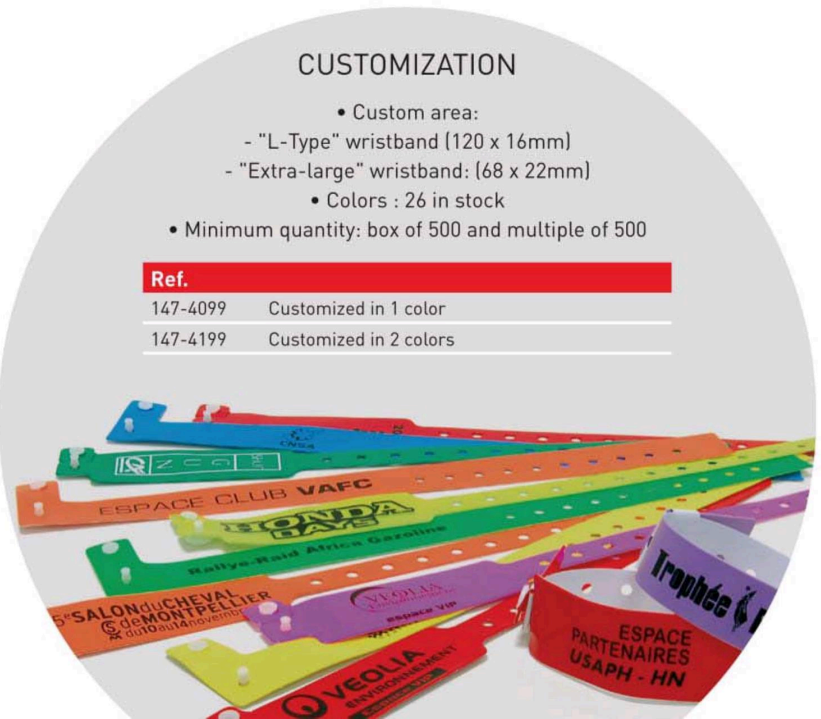

Ref.

147-4099	Customized in 1 color
147-4199	Customized in 2 colors