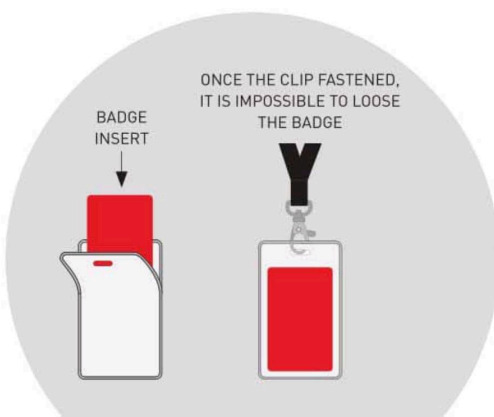

IDS 36.1 PROXIMITY BADGE HOLDER

Once the clip has been passed thru both oblong holes, the card is locked inside the badge holder. It is usually used to hold proximity reading RFID cards which do not need to be withdrawn from the card holder. Professional use.

- Material: transparent PVC
- Card size: 86 x 54mm
- Pre-punched holes: oblong
- Models: H or V
- Packaging: per 100

Ref.		Qty
145-3005	Horizontal model	100
145-3006	Vertical model	100