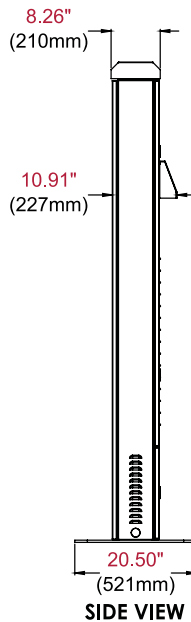

DIMENSIONS (W X H X D)	PRODUCT WEIGHT	FINISH	AVAILABLE COLORS
KOP549-XTR	34.63" x 81.00" x 20.50" (880 x 2058 x 521mm)	334lb (151kg)	Powder Coat	Textured black
KOP555-XTR		372lb (169kg)		

Package Specifications

	PACKAGE SIZE (W x H x D)	PACKAGE SHIP WEIGHT	PACKAGE UPC CODE	PACKAGE CONTENTS	UNITS IN PACKAGE
KOP549-XTR	48.00" x 92.00" x 40.00" (1219 x 2336 x 1016mm)	384lb (174kg)	KOP549-XTR: 735029315186	Kiosk, Xtreme display, mounting hardware	1
KOP555-XTR		422lb (191kg)	KOP555-XTR: 735029302162		

Required Accessory

CL-ENCL68: Small Form Factor Electronics Enclosure

Optional Accessories

CL-SCG200:	Screen Cleaning Gel
DEB-HD10:	32' (10m) High Speed HDMI® Cables with Ethernet
IRTO49-100:	Xtreme™ Outdoor IR Touch Overlay for 49" Displays
IRTO55-100:	Xtreme™ Outdoor IR Touch Overlay for 55" Displays
PCTO49-100:	Xtreme™ Outdoor PCAP Touch Overlay for 49" Displays
PCTO55-100:	Xtreme™ Outdoor PCAP Touch Overlay for 55" Displays
PVP1000-PL6:	Surge Protector with Six Outlets

KioskBuilder™

Build your own Integrated Kiosk @ kiosks.peerless-av.com including integration services, flat panel display, media player, content management software, power protection, thermal management, display protection, vinyl graphics, etc.

Antimicrobial Protection:

Agion® antimicrobial* finish available to assist in controlling the spread of infections. Contact Peerless-AV Customer Care for more information.

All dimensions = inch (mm)

MODEL NO.	DIMENSION "A"	DIMENSION "B"	DIMENSION "C"
KOP549-XTR	42.40" (1077mm)	23.91" (607mm)	48.68" (1236mm)
KOP555-XTR	47.86" (1216mm)	27.03" (686mm)	54.97" (1396mm)

Architect Specifications

The Xtreme™ Outdoor Portrait Kiosk shall be a Peerless-AV model KOP549-XTR or KOP555-XTR and shall be located where indicated on the plans. Assembly and installation shall be done according to instructions provided by the manufacturer.

Visit peerless-av.com to see the complete line of AV solutions from Peerless-AV, including outdoor displays, wireless, kiosks, digital audio, display mounts, projector mounts, carts/stands, and a full assortment of accessories.

Peerless-AV
2300 White Oak Circle
Aurora, IL 60502 USA

(800) 865-2112
(630) 375-5100
Fax: (800) 359-6500

Peerless-AV Europe
Unit 3 Watford Interchange
Colonial Way, Watford
Herts, WD24 4WP
United Kingdom
+44 (0) 1923 200100
Fax: +44 (0) 1923 200101

Peerless-AV de México
Ave de las Industrias 413
Parque Industrial Escobedo
Escobedo, N.L.,
Mexico 66050
+52 (81) 8384-8300
Fax: +52 (81) 8384-8360