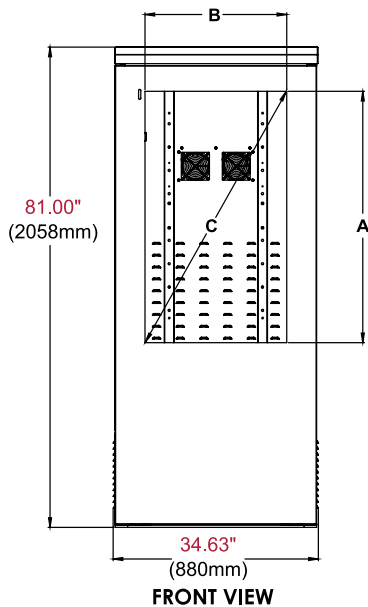

DIMENSIONS (W X H X D)	PRODUCT WEIGHT	FINISH	AVAILABLE COLORS
KOP549-XTR	34.63" x 81.00" x 20.50" (880 x 2058 x 521mm)	334lb (151kg)	Powder Coat	Textured black
KOP555-XTR		372lb (169kg)		

Package Specifications

	PACKAGE SIZE (W x H x D)	PACKAGE SHIP WEIGHT	PACKAGE UPC CODE	PACKAGE CONTENTS	UNITS IN PACKAGE
KOP549-XTR	48.00" x 92.00" x 40.00" (1219 x 2336 x 1016mm)	384lb (174kg)	KOP549-XTR: 735029315186	Kiosk, Xtreme display, mounting hardware	1
KOP555-XTR		422lb (191kg)	KOP555-XTR: 735029302162		

Required Accessory

CL-ENCL68: Small Form Factor Electronics Enclosure

Optional Accessories

CL-SCG200:	Screen Cleaning Gel
DEB-HD10:	32' (10m) High Speed HDMI® Cables with Ethernet
IRTO49-100:	Xtreme™ Outdoor IR Touch Overlay for 49" Displays
IRTO55-100:	Xtreme™ Outdoor IR Touch Overlay for 55" Displays
PCTO49-100:	Xtreme™ Outdoor PCAP Touch Overlay for 49" Displays
PCTO55-100:	Xtreme™ Outdoor PCAP Touch Overlay for 55" Displays
PVP1000-PL6:	Surge Protector with Six Outlets

KioskBuilder™

Build your own Integrated Kiosk @ kiosks.peerless-av.com including integration services, flat panel display, media player, content management software, power protection, thermal management, display protection, vinyl graphics, etc.

Antimicrobial Protection:

Agion® antimicrobial* finish available to assist in controlling the spread of infections. Contact Peerless-AV Customer Care for more information.

All dimensions = inch (mm)

MODEL NO.	DIMENSION "A"	DIMENSION "B"	DIMENSION "C"
KOP549-XTR	42.40" (1077mm)	23.91" (607mm)	48.68" (1236mm)
KOP555-XTR	47.86" (1216mm)	27.03" (686mm)	54.97" (1396mm)

Architect Specifications

The Xtreme™ Outdoor Portrait Kiosk shall be a Peerless-AV model KOP549-XTR or KOP555-XTR and shall be located where indicated on the plans. Assembly and installation shall be done according to instructions provided by the manufacturer.

Visit peerless-av.com to see the complete line of AV solutions from Peerless-AV, including outdoor displays, wireless, kiosks, digital audio, display mounts, projector mounts, carts/stands, and a full assortment of accessories.

Peerless-AV
2300 White Oak Circle
Aurora, IL 60502 USA

(800) 865-2112
(630) 375-5100
Fax: (800) 359-6500

Peerless-AV Europe
Unit 3 Watford Interchange
Colonial Way, Watford
Herts, WD24 4WP
United Kingdom
+44 (0) 1923 200100
Fax: +44 (0) 1923 200101

Peerless-AV de México
Ave de las Industrias 413
Parque Industrial Escobedo
Escobedo, N.L.,
Mexico 66050
+52 (81) 8384-8300
Fax: +52 (81) 8384-8360