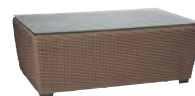

W 99" D 38.20" H 32.70"
SEAT H 19" ARM H 23.50"

S592001

Armless Sectional Unit

W 9.90" D 38.20" H 32.70"
SEAT H 19"

S592211

Woven Coffee Table

W 50" D 30" H 19"

S592704