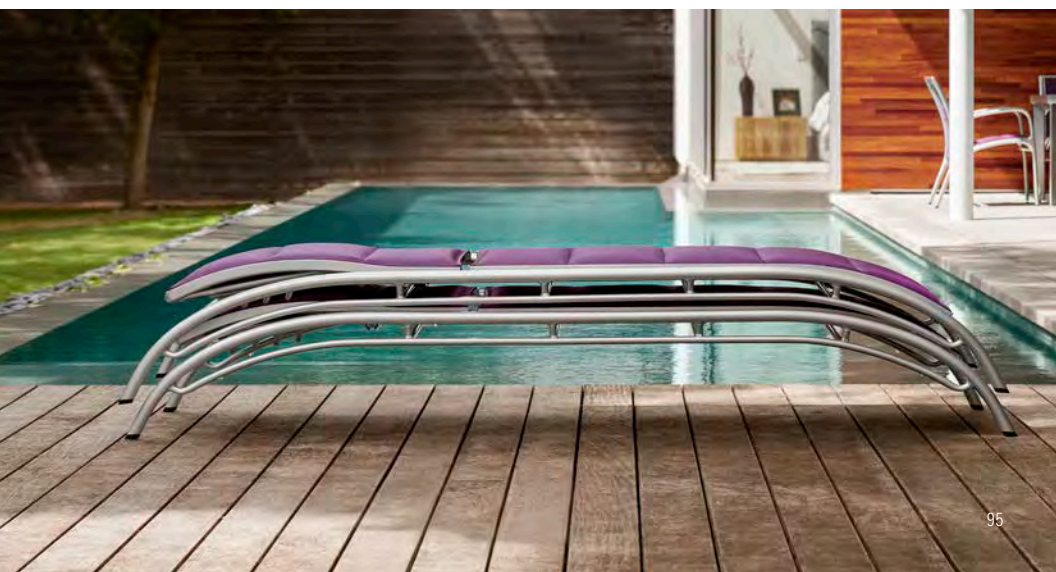

990512T
Armless Love Seat
W 51.25" D 33.75" H 34"
SEAT H 16.75"

990575T
Ottoman
W 25.25" D 33" H 14.75"
SEAT H 14.75"

PALM COAST

ALUMINUM SLAT AND SLING

With its minimalist design and crisp geometric lines, Palm Coast creates a look that's open and inviting. The strong, welded aluminum frames offer incomparable comfort and support for hours of dining or relaxation. And the strong, supremely light sling fabric offers incomparable comfort and support for hours of relaxation. The easily adjustable chaise lounge lets you find that absolutely perfect position. The light and elegant aluminum patio chairs stack in a minimum of space, where they wait patiently for your next outdoor escape.