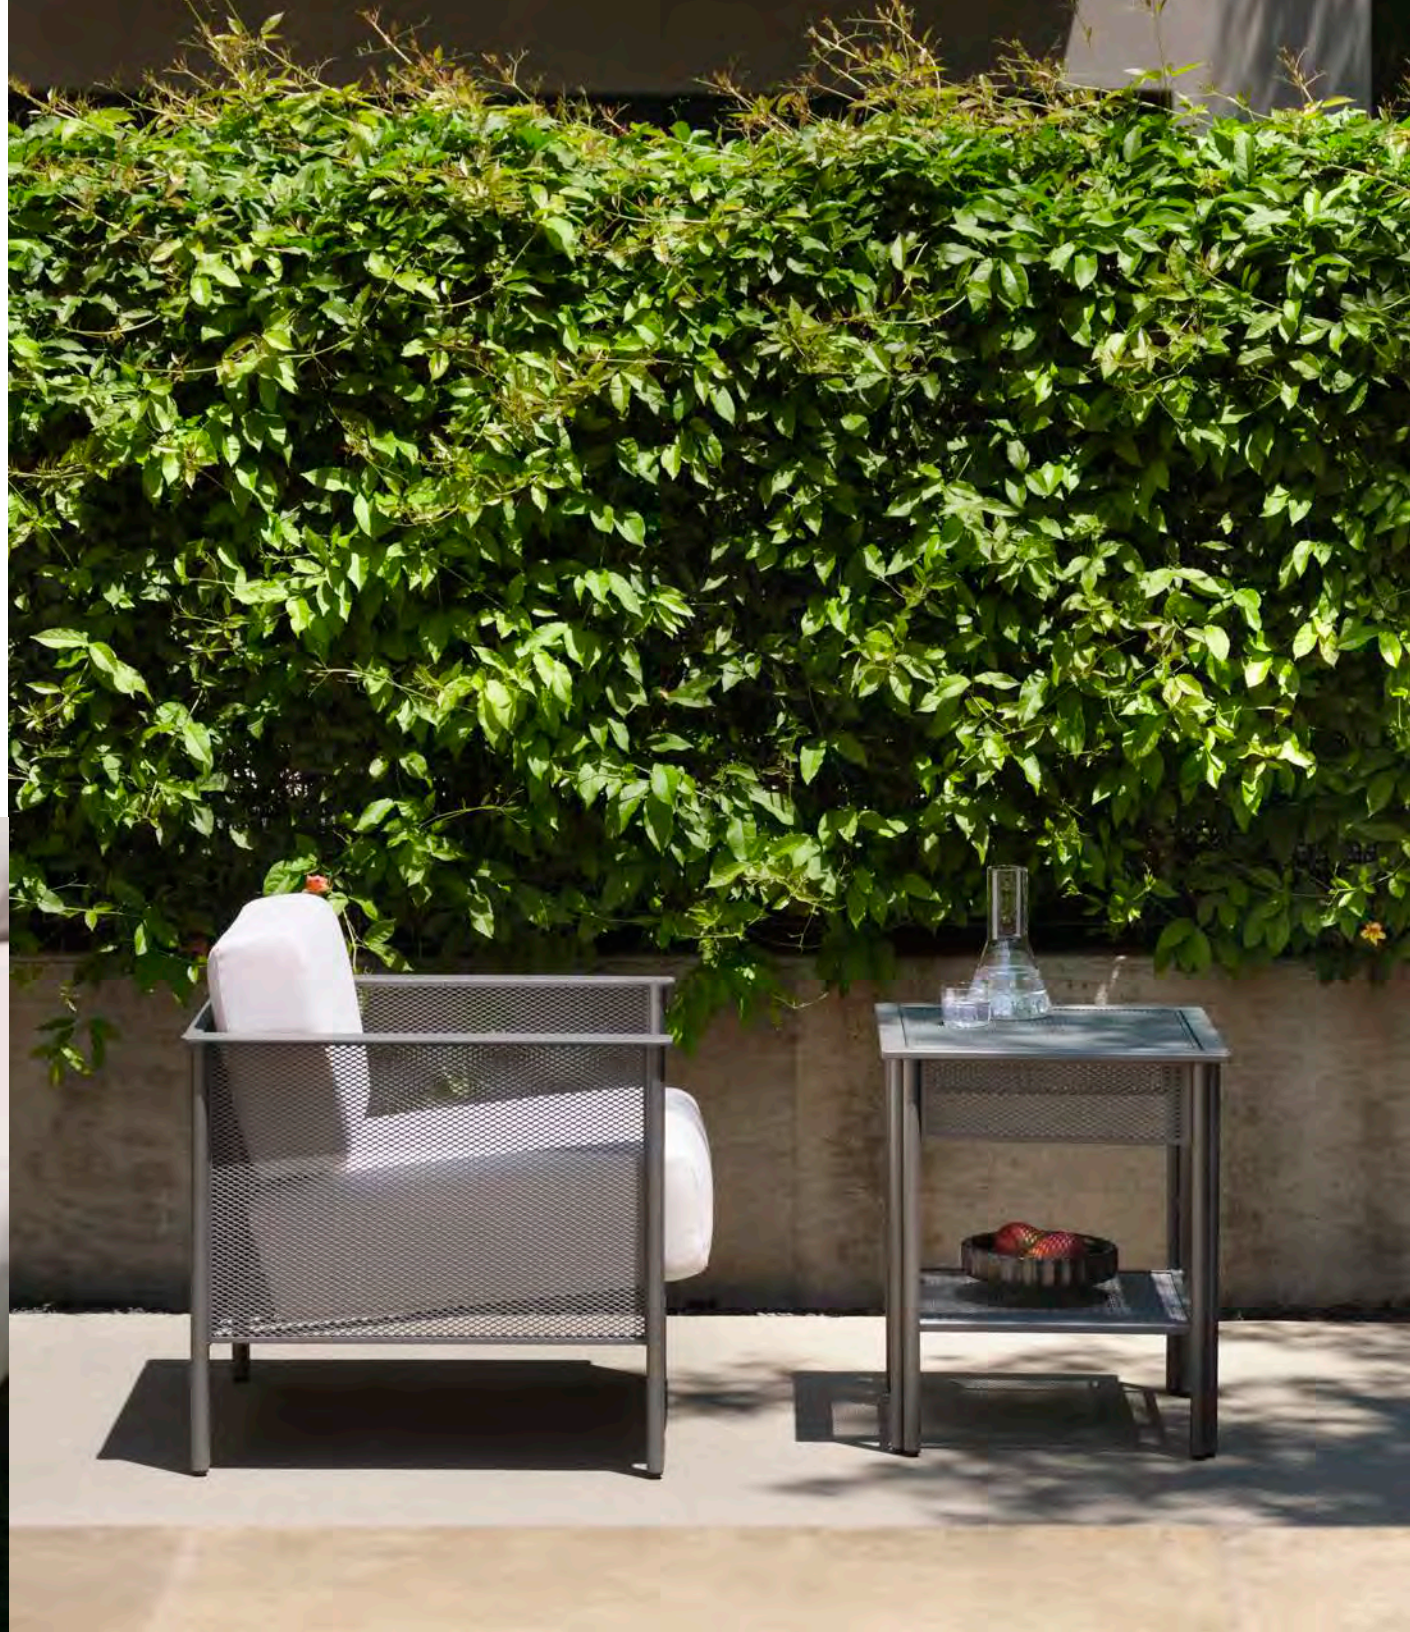

JAX

IRON

Add art to the outdoors with the modern aesthetic of Jax. Uncluttered and interesting, this angular all-weather collection boasts straight lines and sturdy mesh frames. You can choose to customize each piece with your own artistic vision. With sectional and standard seating options in Jax you will be living in high style, courtesy of Woodard.