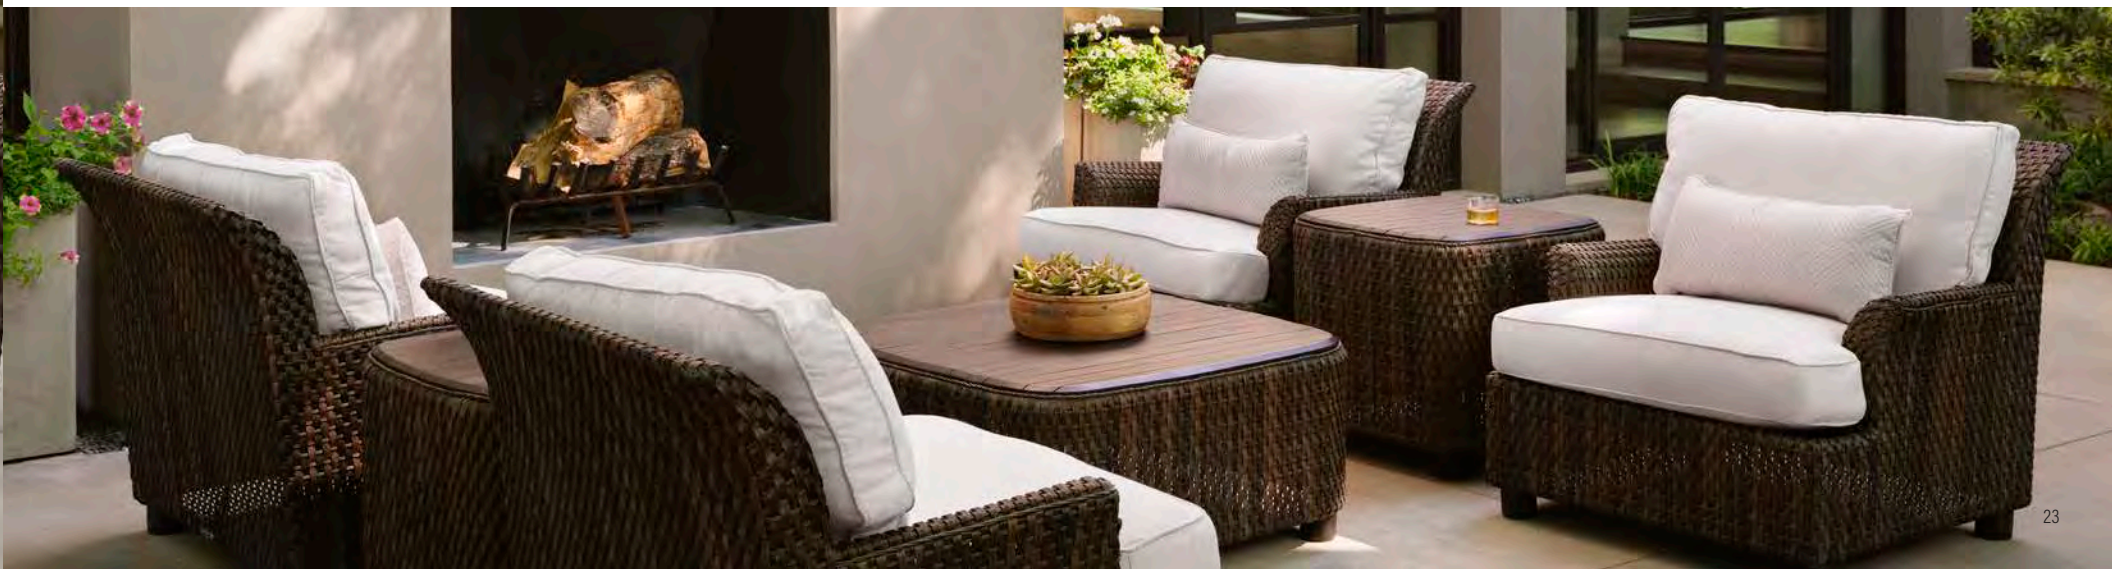

S530011

Lounge Chair

W 36" D 37" H 32"
SEAT H 17" ARM H 22.50"

S530005

Ottoman

W 26" D 20" H 17"
SEAT H 16"

S530021

Love Seat

W 62" D 37" H 32"
SEAT H 17" ARM H 22.50"

S530031

Sofa

W 88" D 37" H 32"
SEAT H 17" ARM H 22.50"

S530041

Chaise Lounge

W 36" D 71" H 32"
SEAT H 17" ARM H 22.50"

S530201

End Table with Teak Top

W 24" D 24" H 22"

S530211

Coffee Table with Teak Top

W 36" D 36" H 16"

NOT SHOWN

S530921

Reticulated Cube

W 18.25" D 18.25" H 19.50"
SEAT H 19.50"