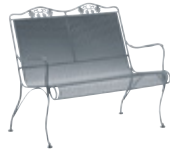

400019
Briarwood
High-Back Love Seat
W 45" D 26.5" H 36"
SEAT H 17.0" ARM H 25.75"