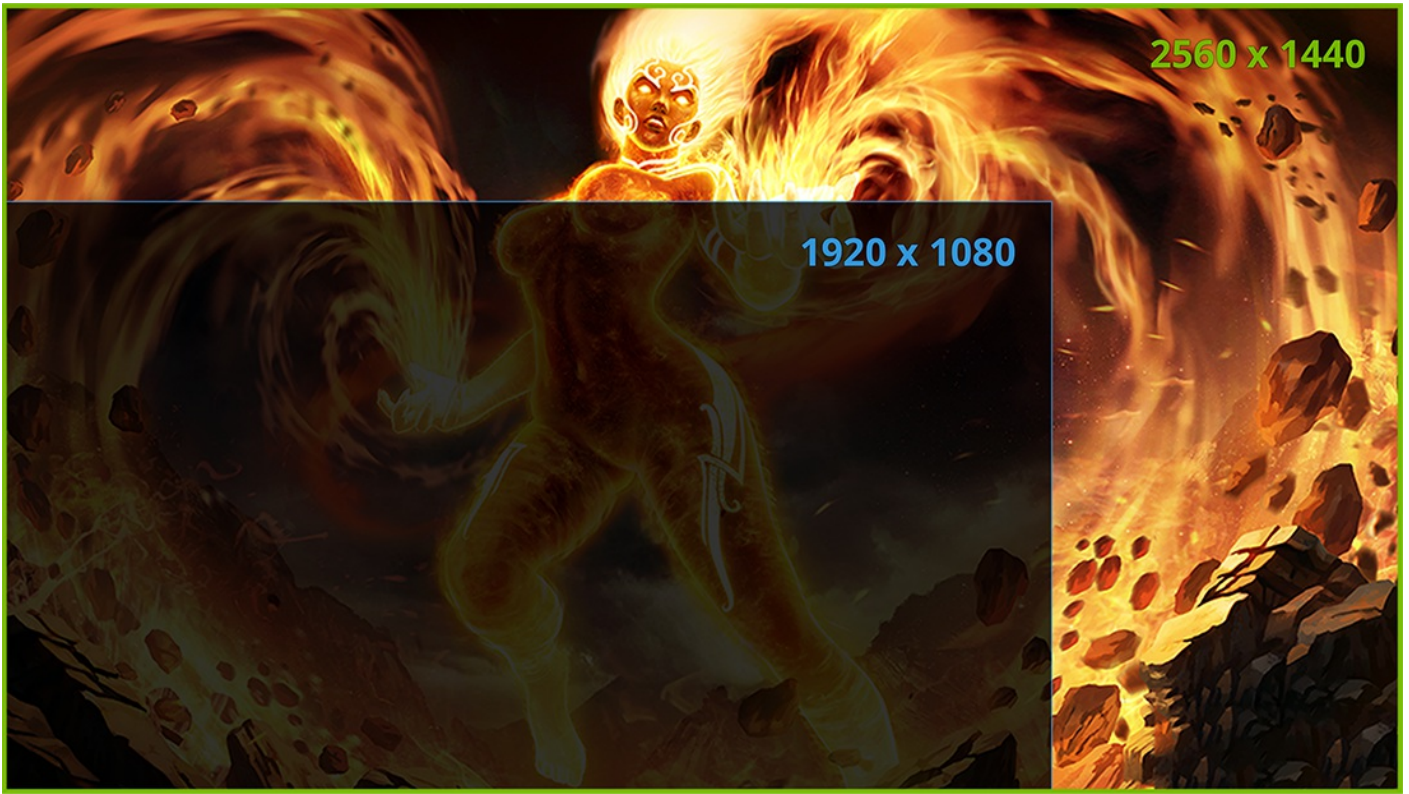

27" 144Hz QHD Gaming Monitor

ViewSonic®
See the difference™ 

XG2730

The ViewSonic® XG2730 is a 27" WQHD gaming monitor that delivers the perfect mix of silky smooth gameplay, impressive graphic detail, and lightning fast response that enthusiast gamers require when looking for a high-performance gaming monitor. Whether you play MOBA, Third Person Shooter, First Person Shooter, or any other games with detailed graphics that require a quick reaction time, XG2730's WQHD resolution delivers an impressive pixel density that boosts clarity and displays all the graphic intensive detail you need to become immersed in your gaming atmosphere. The monitor features 144Hz refresh rate, FreeSync compatibility and 1ms response time that eliminate screen tearing and stuttering to give you super smooth gameplay even during fast paced-action. The ultra-responsive movements keep you a step ahead of your competition. It also comes equipped with a fully ergonomic stand, a redesigned OSD and Gaming hotkey for quick navigation and flexible installation as well as the ColorX preset for fine-tuned in-game colour.

XG2730 (27" Viewable) 144Hz WQHD Gaming Monitor

SHARP, CRISP AND DETAILED

WQHD

This 27" WQHD 2560 x 1440 panel provides up to 77% more screen space and double the resolution than a standard Full HD (1920 x 1080) display. The high resolution screen displays a much sharper image, with no distortion or stretching for a more immersive experience.