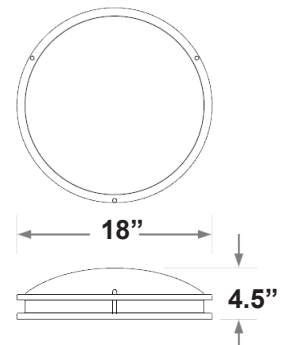

VLSR5 CCT Selectable Ceiling Mount

ORDERING INFORMATION

CATALOG #	Description
VLSR5-B-10L-120V-MCT	10W, 1000 Lumens, 120V, Selectable 2700K - 5000K
VLSR5-B-18L-120V-MCT	18W, 1800 Lumens, 120V, Selectable 2700K - 5000K
VLSR5-B-20L-120V-MCT	20W, 2000 Lumens, 120V, Selectable 2700K - 5000K