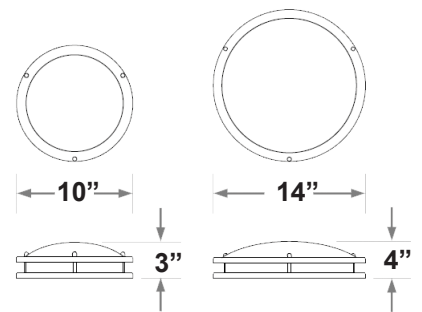

VLSR5 CCT Selectable Ceiling Mount

ORDERING INFORMATION

CATALOG #	Description
VLSR5-B-10L-120V-MCT	10W, 1000 Lumens, 120V, Selectable 2700K - 5000K
VLSR5-B-18L-120V-MCT	18W, 1800 Lumens, 120V, Selectable 2700K - 5000K
VLSR5-B-20L-120V-MCT	20W, 2000 Lumens, 120V, Selectable 2700K - 5000K