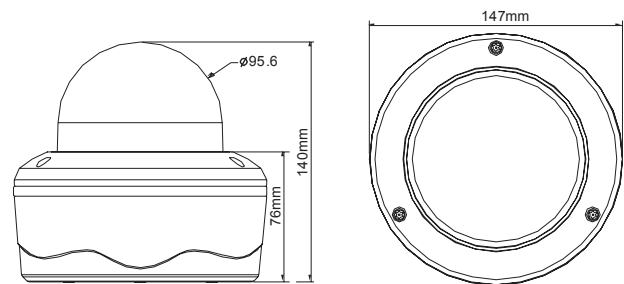

GENERAL

On Board Storage	1x Micro SDHC/SDXC slot (card not included), Recording & Playback, SD card encryption, Filesystem EXT4
I/O Interface	1x Audio input / 1x Audio output 1x Alarm input / 1x Alarm output 1x Reset button 1x Default button 1x 2pin AC24V connector 1x RJ45 IEEE 802.3, 10/100 Base-T/TX 1x RCA connector video out
Web Browser	Internet Explorer 11, Mozilla Firefox, Chrome, Safari, Microsoft edge
Memory	1GB RAM, 256 MB Flash
Industry Compliance	ONVIF: Profile S/G/Q NDAA Compliant
Unit Configuration	Web update, OSD Setting, date & time setting, multi-language, account management, profile management

MECHANICAL

Casing Material	Metal housing- aluminum alloy Plastic housing- PC+ABS Dome bubble- polycarbonate
Weathering Resistance	IP67
Vandal Resistance	IK10
Dimension	Ø 147x140mm
Weight	1600g (approx.)

ELECTRICAL

Power Source	AC24V
Power-Over-Ethernet	IEEE 802.3af(PoE), class 4 compliant
Power Consumption	25W (Max)

ENVIRONMENTAL

Operating Temp.	-40°C ~ 50°C
Cold Start Temp.	-40°C
Storage Temp.	-40°C ~ 60°C
Storage Humidity	90%, non-condensing

CERTIFICATION

Certification	UL, CE, FCC, LVD

DIMENSIONS

The Customer Engagement Company™

Americas

info@verint.com

1-800-4VERINT

Europe, Middle East & Africa

info.emea@verint.com

+44(0) 1932 839500

Asia Pacific

info.apac@verint.com

+(852) 2797 5678

verint.com

twitter.com/verint

facebook.com/verint

blog.verint.com

VERINT®