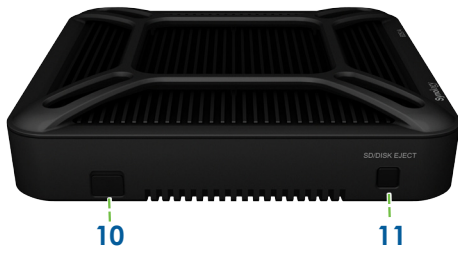

Connections & Buttons

- 1 Power Indicator
- 2 LAN Indicators
- 3 SD/Disk Indicator
- 4 SD Card Slot
- 5 USB 3.0 Port
- 6 RESET Button
- 7 USB 2.0 Port
- 8 LAN Ports
- 9 Power Port
- 10 DC Output Port
- 11 SD/Disk Eject Button

Technical Specifications

Hardware

CPU	Marvell Armada 370 1.2GHz
Floating Point	Yes
Hardware Encryption Engine	Yes
Memory	DDR3 512MB
External Device Interface	USB 3.0 port X 1, USB 2.0 port X 1, SD card reader X 1
SD Card	SDXC/UHS-I, SDHC/C10
Size (HxWxD)	31mm X 125mm X 125mm
Weight	295g
LAN	Gigabit X 2
Wireless Support	Yes (wireless dongles not included)
Dynamic DC Input	7 to 24V; 2A (Adapter in package: 12V; 2A)
DC Output	Current: 1A Voltage: Consistent with DC Input
AC Input Power Voltage	100V to 240V
Power Frequency	50Hz to 60Hz, Single Phase
Operating Temperature	EDS14 with direct DC input: -4 to 122°F (-20 to 50°C) AC Power Adapter in package: 32 to 122°F (0 to 50°C)
Storage Temperature	-20°C to 60°C (-5°F to 140°F)
Relative Humidity	5% to 95%RH

DSM Specifications

Networking Protocols	CIFS, AFP, NFS, FTP, WebDAV, CalDAV, iSCSI, Telnet, SSH, SNMP, VPN (PPTP, OpenVPN™, L2TP)
File System	External: EXT4, EXT3, FAT, NTFS, HFS+ (Read Only)
File Sharing Capability	Max User Account: 128, Max Group: 64, Max Shared Folder: 32, Max Concurrent CIFS/AFP/FTP Connections: 128
Security	FTP over SSL/TLS, IP Auto-Block, Firewall, Encrypted Network Backup over Rsync, HTTPS Connection
Utilities	Synology Web Assistant, Synology Assistant, Synology Data Replicator, Cloud Station
Supported Clients	Windows XP onward, Mac OS X® 10.5 onward, Ubuntu 9.04 onward
Support Browsers	Chrome™, Firefox®, Internet Explorer® 8 onward, Safari® 5 onward, Safari (iOS 5 or later on iPad), Chrome (Android 4.0 on tablets)
Language	English, Deutsch, Français, Italiano, Español, Dansk, Norsk, Svensk, Nederlands, Русский, Polski, Magyar, Português do Brasil, Português Europeu, Türkçe, Český, 日本語, 한국어, 繁體中文, 简体中文