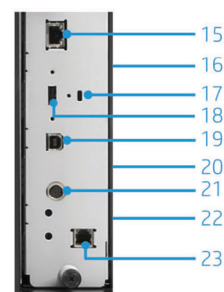

Close-up of I/O ports

Series at a glance

Model	HP Color LaserJet Enterprise flow M880z Multifunction Printer	HP Color LaserJet Enterprise flow M880z+ NFC/Wireless Direct MFP Printer
Part number	A2W75A	D7P71A
100-sheet multipurpose tray 1	Yes	Yes
500-sheet tray 2	Yes	Yes
3 x 500 sheet input trays	Yes	Not available
3,500-sheet HCI	Not available	Yes
Touch-to-print, wireless direct mobile printing	Optional	Yes

¹Solutions deployed through the hardware integration pocket may require additional purchase.