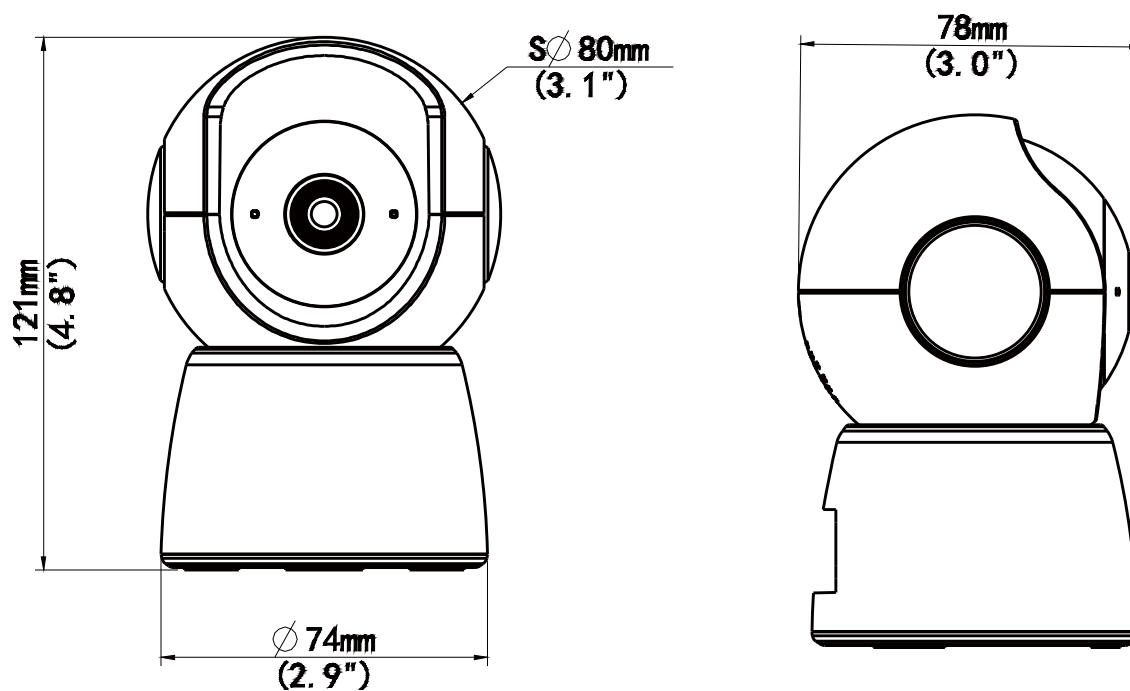

Dimensions

www.uniview.com/uniarch

©2022 Zhejiang Uniview Technologies Co., Ltd. All rights reserved.

*Product specifications and availability are subject to change without notice.