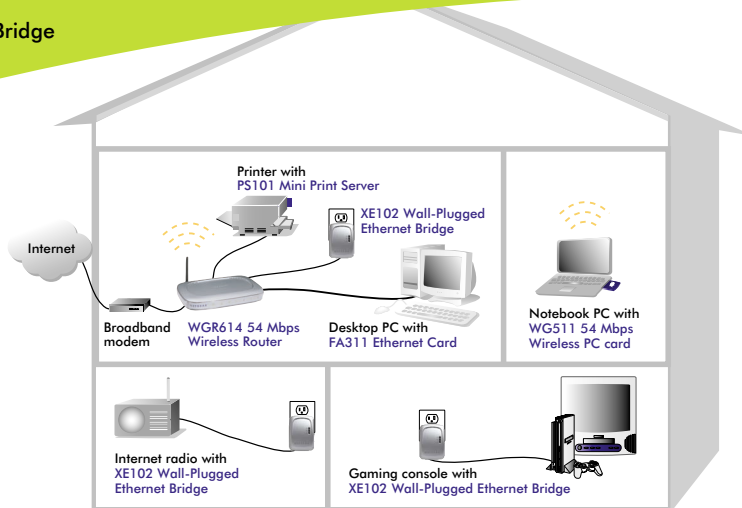

Product Specifications

- **Network Ports:**
  - One 10BASE-T Ethernet port
  - One 14 Mbps Powerline port
- **Network Interface:**
  - RJ-45 (10BASE-T Ethernet)
  - Electrical plug (Powerline Ethernet)
- **Performance Standards:**
  - 10 Mbps 10BASE-T
  - 14 Mbps HomePlug 1.0 compatible
- **Powerline Standards:**
  - HomePlug compatible
- **Ethernet Standards Compliance:**
  - HomePlug
- **Ethernet Standards Compliance:**
  - IEEE 802.3 10BASE-T Ethernet
- **Modulation Schemes:**
  - OFDM Symbol Modulation DQPSK, DBPSK, ROBO Carrier Modulation
- **Frequency Band:**
  - 4.3 MHz - 20.9 MHz
- **Additional Protocols:**
  - Forward Error Correction (FEC)
  - Automatic channel adaptation
- **Power Supply:**
  - 85 to 135v @ 60 Hz Internal
- **LEDs:**
  - Unit: Power
  - Powerline: Link
  - Ethernet: Link/Activity
- **Dimensions:**
  - Size: 99.4 x 46.6 x 73 mm (3.92 x 1.84 x 2.88 in)
  - Weight: 224 g (7.9 oz)
- **Environmental Specifications:**
  - Operating temperature: 0° C to 40°C (32 to 104°F)
  - Operating relative humidity: 10% to 90% (noncondensing)
- **Electromagnetic Emissions:**
  - FCC Part 15 Class B
- **Power and Safety Regulations:**
  - U/L Certified
- **Typical Coverage:**
  - Up to 5000 square foot home
- **Warranty:**
  - 1 year warranty

Package Contents

- XE102 Wall-Plugged Ethernet Bridge
- Installation guide
- Ethernet Cable (6ft)
- Resource CD
- Warranty/Support information card

System Requirements

- To enable encryption: Windows® 98, ME, 2000 and XP
- For device connection: Available RJ-45 Ethernet Port

Complementary Products

- NETGEAR Routers (RP614, MR814, WGR614)
- NETGEAR Ethernet Adapters (FA311, FA511, FA120)

Related Products

- WGT634U 108 Mbps Wireless Media Router
- WGT624 108 Mbps Wireless Firewall Router
- WGR614 54 Mbps Wireless Router
- MR814 802.11b Wireless Router
- RP614 Cable/DSL Broadband Router

NETGEAR®

4500 Great America Parkway
Santa Clara, CA 95054 USA
Phone: 1-888-NETGEAR (638-4327)
E-mail: info@NETGEAR.com
www.NETGEAR.com

©2004 NETGEAR, Inc. NETGEAR®, the Netgear Logo, and Everybody's connecting are trademarks or registered trademarks of Netgear, Inc. in the United States and/or other countries. Microsoft, Windows, and Windows Media Player are trademarks or registered trademarks of Microsoft Corporation in the United States and/or other countries. Other brand and product names are trademarks or registered trademarks of their respective holders. Information is subject to change without notice. All rights reserved.

* Free basic installation support provided for 90 days from date of purchase. Advanced product features and configurations are not included in free basic installation support; optional premium support available.