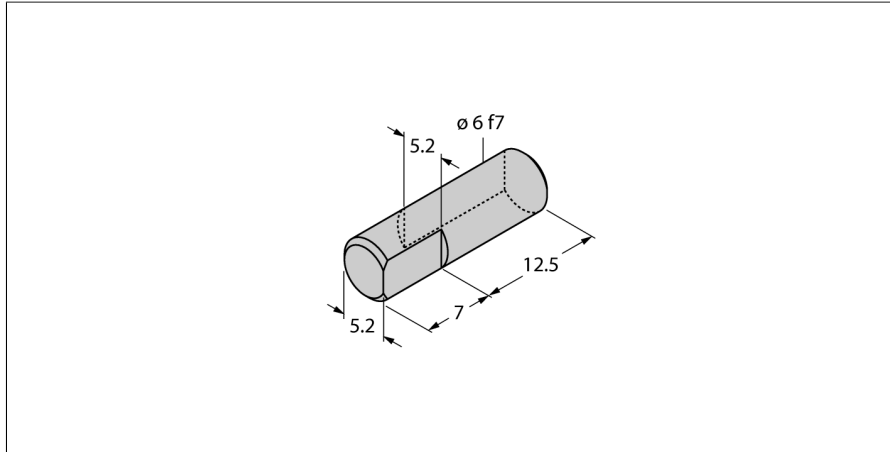

### Adapter Hollow Shaft/Solid Shaft

### HSA-M6-QR14

- Adapter pin for solid shaft
- $\varnothing 6\text{mm}$

Type	HSA-M6-QR14
ID	6901051
Housing material	Aluminium