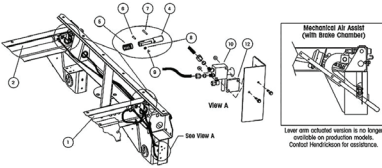

LEVELING VALVE

PART # HDR VS 227 **SALE PRICE**
\$ 50.95

PRO CONTROL BOX

PART # HTS-32074-95 **SALE PRICE**
\$ 460.95

PRO CONTROL BOX

PART # HTS-32074-100 **SALE PRICE**
\$ 460.95

SHOCKS

PART # HTS-20002 **SALE PRICE**
\$ 34.95