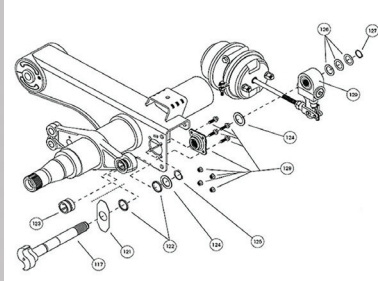

S-CAMS

PART # HTS-24636-1L **SALE PRICE**
\$ 34.75

S-CAMS

PART # HTS-24636-1R **SALE PRICE**
\$ 34.75

S-CAM TUBE KIT

PART # HTS-28890 **SALE PRICE**
\$ 34.27

THERE'S MORE! →

transchicago.com/parts