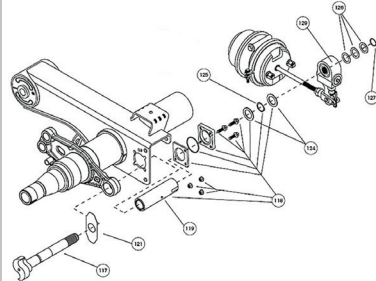

AFTERMARKET AIR BAGS

PART # PRO-01-9978C **SALE PRICE**
\$ 72.95
EQUIVALENT TO OEM# HTS-28929

AFTERMARKET AIR BAGS

PART # PRO-01-8709C **SALE PRICE**
\$ 78.95
EQUIVALENT TO OEM# HTS-21800

OEM AIR BAG

PART # HDR S28929 **SALE PRICE**
\$ 130.95

S-CAMS

PART # HTS-24636-1L **SALE PRICE**
\$ 34.75

S-CAMS

PART # HTS-24636-1R **SALE PRICE**
\$ 34.75

S-CAM TUBE KIT

PART # HTS-28890 **SALE PRICE**
\$ 34.27

THERE'S MORE! →

transchicago.com/parts