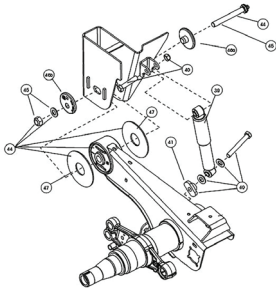

Part Number	A	B	Stroke
HTS-20001	11.59"	16.57"	5.38"
HTS-20002	11.60"	17.49"	5.91"
HTS-20126	11.71"	17.49"	5.78"
HTS-21292	9.47"	13.25"	3.78"
HTS-2212	12.97"	20.25"	7.28"

SHOCKS

PART # HTS-24088 **SALE PRICE**
\$ 34.95

SHOCKS

PART # HDR S 23566 **SALE PRICE**
\$ 37.95

PIVOT BOLT KIT

PART # HTS-24705 **SALE PRICE**
\$ 18.65

ECCENTRIC WASHER

PART # HTS-20925 **SALE PRICE**
\$ 16.95

INNER WASHER

PART # HTS-20924 **SALE PRICE**
\$ 16.95

S-CAMS

PART # HTS-24636-1L **SALE PRICE**
\$ 34.75

S-CAMS

PART # HTS-24636-1R **SALE PRICE**
\$ 34.75

S-CAM TUBE KIT

PART # HTS-28890 **SALE PRICE**
\$ 34.27

THERE'S MORE! →

transchicago.com/parts