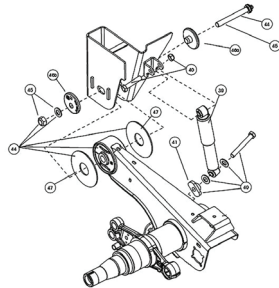

Part Number	A	B	Stroke
HTS-20001	11.59"	16.57"	5.38"
HTS-20002	11.60"	17.49"	5.91"
HTS-20126	11.71"	17.49"	5.78"
HTS-21292	9.47"	13.25"	3.78"
HTS-2212	12.97"	20.25"	7.28"

SHOCKS

PART # HTS-24088 **SALE PRICE**
\$ 34.95

SHOCKS

PART # HDR S 23566 **SALE PRICE**
\$ 37.95

PIVOT BOLT KIT

PART # HTS-24705 **SALE PRICE**
\$ 18.65

ECCENTRIC WASHER

PART # HTS-20925 **SALE PRICE**
\$ 16.95

INNER WASHER

PART # HTS-20924 **SALE PRICE**
\$ 16.95

S-CAMS

PART # HTS-24636-1L **SALE PRICE**
\$ 34.75

S-CAMS

PART # HTS-24636-1R **SALE PRICE**
\$ 34.75

S-CAM TUBE KIT

PART # HTS-28890 **SALE PRICE**
\$ 34.27

THERE'S MORE! →

transchicago.com/parts