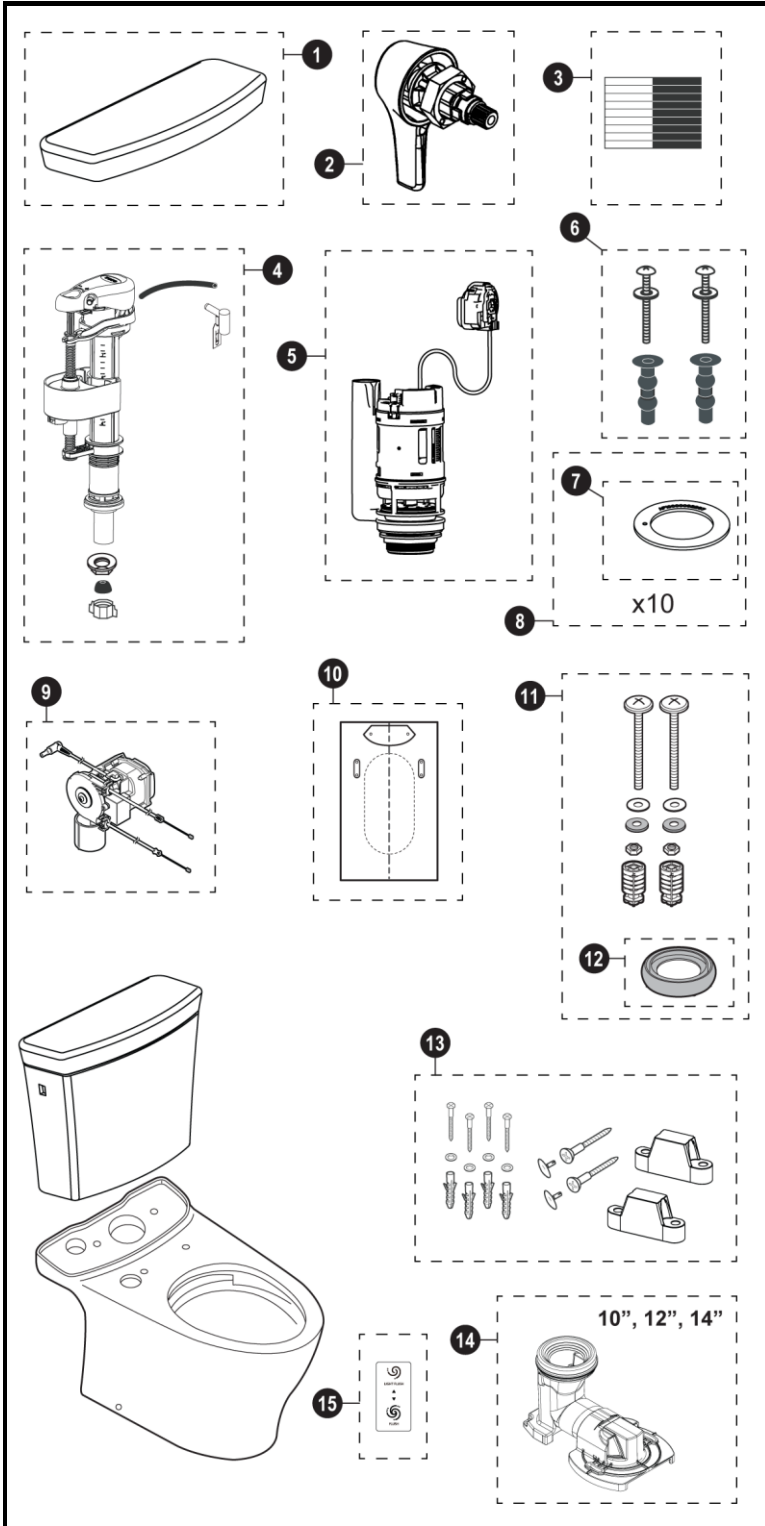

# MS448124CUMFG, MW4483046CUMFG(A) & MW4483056CUMFG(A)

MS448124CUMFG  
CT446CUMFGT40  
ST448UMA  
SS124

MW4483046CUMFG  
SW3046AT40

MW4483056CUMFG  
SW3056AT40

## Aquia IV® 1G Arc WASHLET®+ 1.0 & 0.8 Gpf Toilet, Elongated, Universal Height DYNAMAX TORNADO FLUSH®, Unifit Rough-in, (CEFIONTECT® & Auto Flush Compatible)

Item	Part	Description
1	TCU448CR#01	Tank Lid - Cotton
2	THU806#CP-A	Left Hand Trip Lever - Chrome Plated
3	THU107	Velcro Tape
4	TSU83.07-A	Fill Valve
5	THU775S-A	Flush Valve Assembly, 1.0
6	THU651N	Seat Top Mounting Hardware
7	9BU112E-A	Seal Gasket for Flush Valve (1 piece)
8	THU744	Seal Gasket for Flush Valve (10 pieces)
9	THU765	Auto Flush unit for Dual Flush
10	0GU181-A	12" Unifit Rough-in Template
	0GU182-A	10" & 14" Unifit Rough-in Template
11	THU741-A	Tank to Bowl Mounting Hardware
12	9BU109E-A	Tank to Bowl Gasket
13	THU742#01-A	Toilet Mounting Hardware
14	TSU08W.10	Unifit Rough-in 10"
	TSU08W.12	Unifit Rough-in 12"
	TSU08W.14	Unifit Rough-in 14"
15	0EU148-A	Dual Flush Sticker

### Product Number Explanations

**Two Piece Toilet**

(MS) Toilet & Seat combo  
(MW) Toilet & Washlet combo

**Tank**

(ST) Tank  
(448) Tank Model  
(U) 1.0 gpf  
(M) Dual Flush  
(A) Auto Flush compatible

**Bowl**

(CT) Skirted Bowl  
(446) Bowl Model  
(C) DYNAMAX  
TORNADO FLUSH®  
(F) Universal Height  
(G) CEFIONTECT®  
(T40) WASHLET®+

Actual Product may vary slightly from illustration.