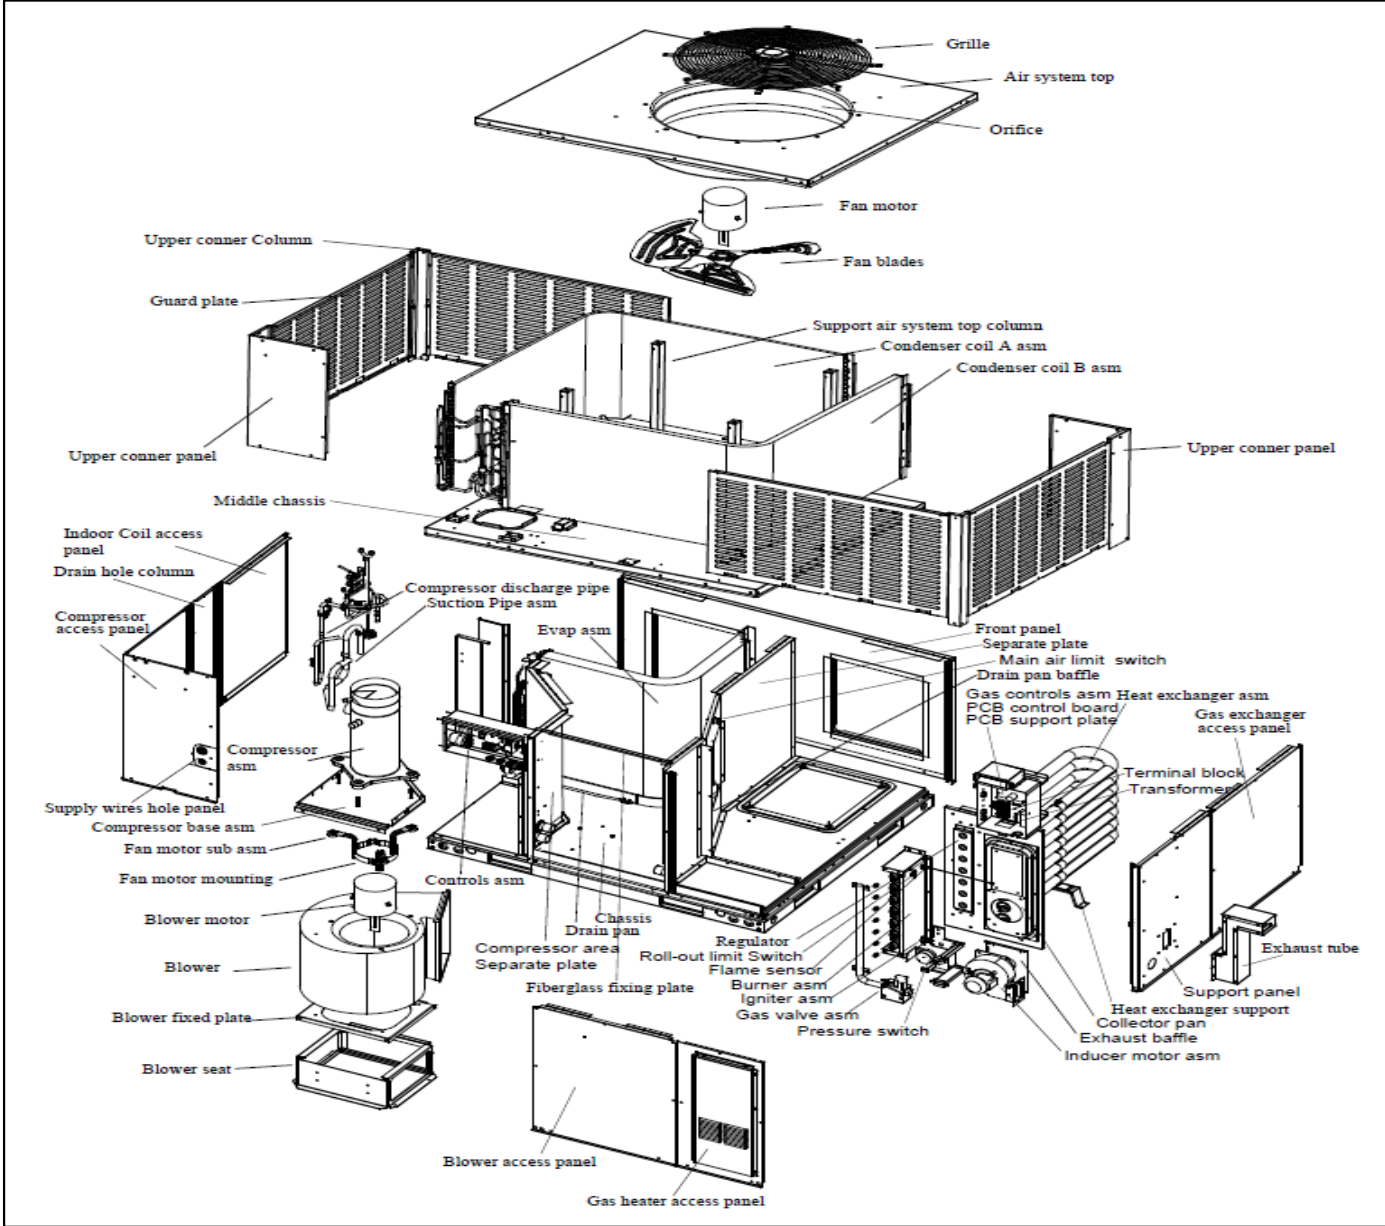

Double Deck Gas Electric

Description	J4PG4024B1060*	J4PG4030B1060*	J4PG4036B1090*	J4PG4042B1090*	J4PG4048B1090*	J4PG4060B1090*	J4PG4060B1110*
Outdoor Fan Grille	SUP06892	SUP06892	SUP06892	SUP06892	SUP06891	SUP06891	SUP06891
Outdoor Fan Motor	MOT16173	MOT16173	MOT16173	MOT16173	MOT20193	MOT20193	MOT20193
Fan Blade Assembly	FAN05659	FAN05659	FAN05659	FAN05659	FAN06490	FAN06490	FAN06490
Centrifugal Blower Fan Motor Housing	FAN06489	FAN06489	FAN06489	FAN06489	CNT08696	CNT08696	CNT08696
Centrifugal Blower Fan Motor	MOT20194	MOT20015	MOT20191	MOT20191	MOT20192	MOT20192	MOT20192
Indoor Blower Fan Motor Capacitor	CPT02733	CPT02517	N/A	N/A	N/A	N/A	N/A
Evaporator Coil Assembly	EVPO2899	EVPO2897	EVPO2897	EVPO2897	EVPO2898	EVAP2898	EVAP02898
Coil Drain Pan	PAN04362	PAN04362	PAN04362	PAN04362	PAN04361	PAN04361	PAN04361
Heat Exchanger Tube Assembly	EXC03052	EXC03052	EXC03051	EXC03051	EXC03050	EXC03050	EXC03053
Flue Pipe Assembly	PIP03403	PIP03403	PIP03403	PIP03403	PIP03403	PIP03403	PIP03403
Flame Sensor	SEN02528	SEN02528	SEN02528	SEN02528	SEN02528	SEN02528	SEN02528
Burner Assembly	BNR01330	BNR01330	BNR01329	BNR01329	BNR01331	BNR01331	BNR01329
Igniter, Firing Pin	IGN00286	IGN00286	IGN00286	IGN00286	IGN00286	IGN00286	IGN00286
Gas Fan Motor Assembly	FLU00409	FLU00409	FLU00409	FLU00409	FLU00409	FLU00409	FLU00409
Gas Valve	VAL19924	VAL19924	VAL19924	VAL19924	VAL19924	VAL19924	VAL19924
Compressor	COM11970	COM11910	COM13677	COM11972	COM11971	COM12571	COM12571
Condenser Coil Assembly #1	CDS02687	CDS02684	CDS02685	CDS02684	CDS02686	CDS02686	CDS02686
Condenser Coil Assembly #2	CDS02683	CDS02683	CDS02683	CDS02683	CDS02682	CDS02682	CDS02682
Thermostat	THT03301	THT03301	THT03301	THT03301	THT03307	THT03307	THT03307
Wind Pressure Sensor	SEN02530	SEN02530	SEN02530	SEN02530	SEN02530	SEN02530	SEN02530
Temperature Discharge Sensor	SEN03080	SEN03080	SEN03080	SEN03080	SEN03080	SEN03082	SEN03082
Temperature Controller #1	CNT07659	CNT07659	CNT07659	CNT07659	CNT07659	CNT07659	CNT07659
Compressor Capacitor	CPT02519	CPT02496	CPT02496	CPT05222	CPT02493	CPT02493	CPT02493
Outdoor Fan Motor Capacitor	CPT02520	CPT02520	CPT02520	CPT02520	CPT02523	CPT02523	CPT02523
Transformer	TRR02816	TRR02816	TRR02816	TRR02816	TRR02816	TRR02816	TRR02816
Contact, AC, 24V	CTR02987	CTR02987	CTR02987	CTR02987	CTR02987	CTR02987	CTR02987
PCB Main Control Board	BRD05766	BRD05766	BRD07440	BRD07440	BRD07440	BRD07440	BRD07440