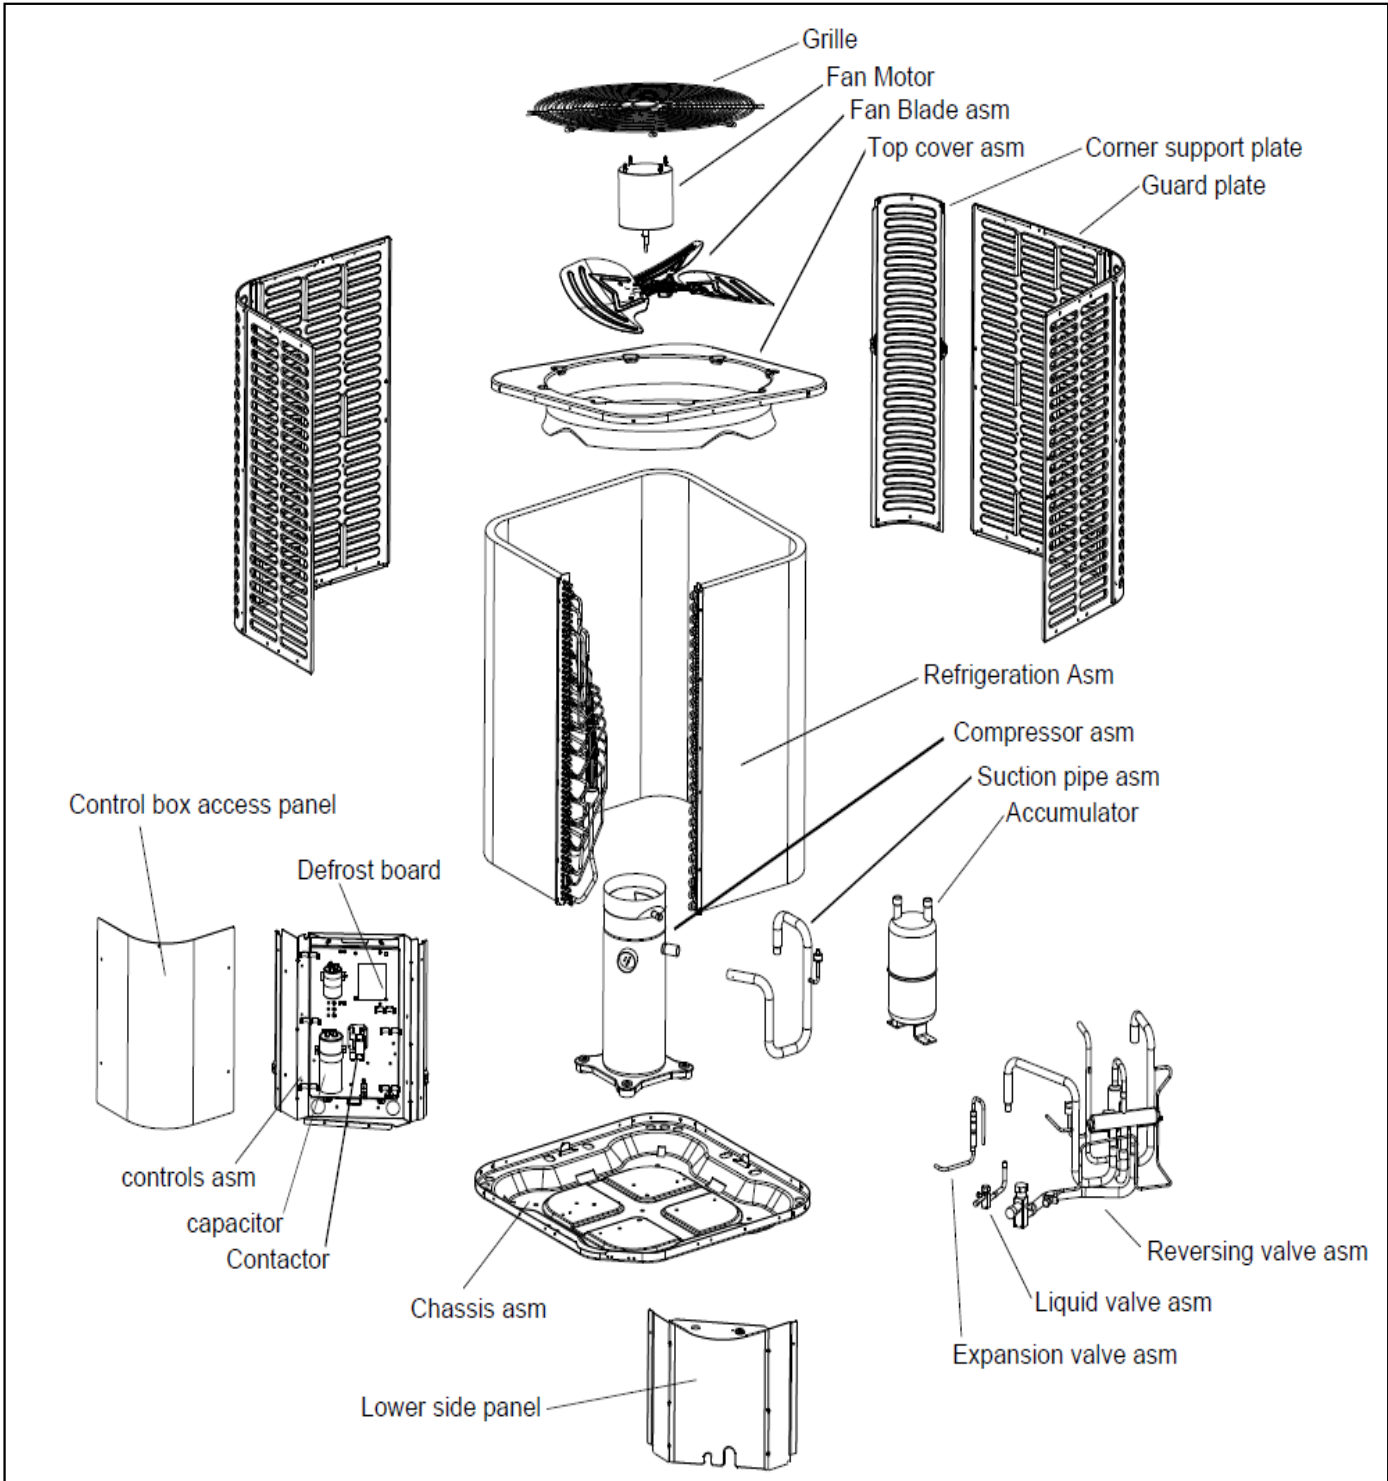

REPLACEMENT PARTS LIST

Heat Pumps