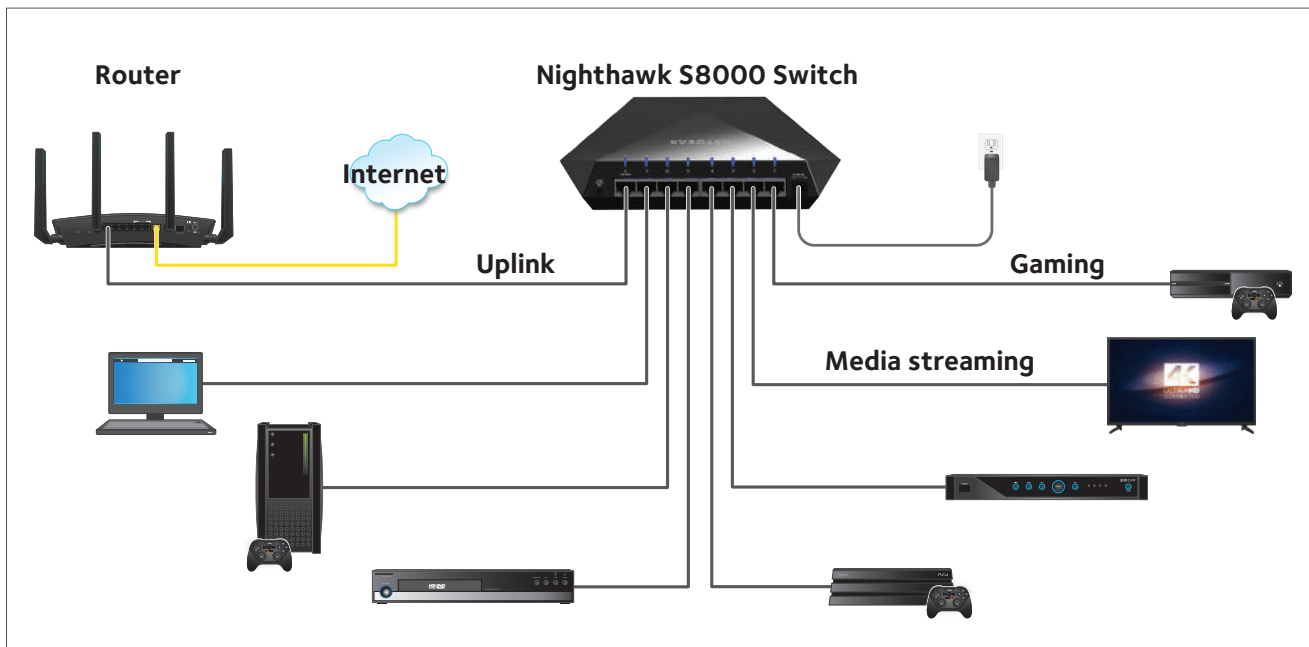

Connection Diagram