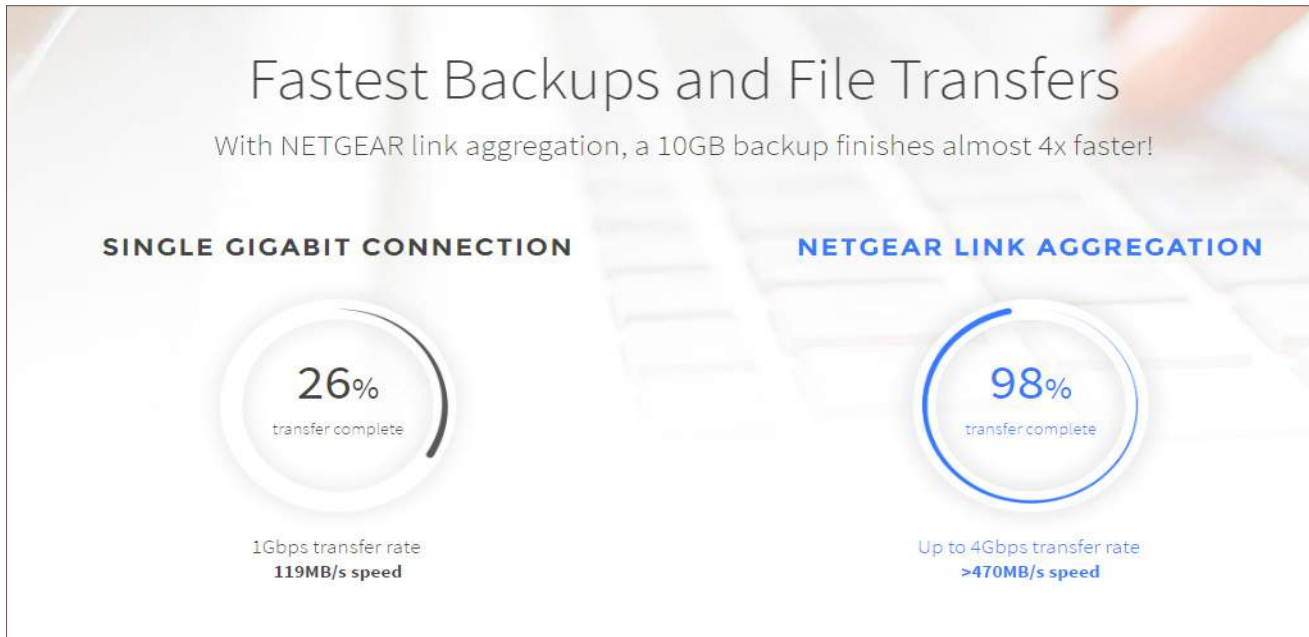

## Nighthawk® S8000 Gaming & Streaming Switch

Data Sheet

Advanced 8-Port Gigabit Ethernet

GS808E

### Fastest Backups and File Transfers

With NETGEAR link aggregation (port trunking), a 10GB backup finishes almost 4x faster.