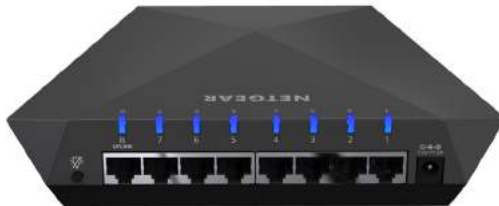

## Nighthawk® S8000 Gaming & Streaming Switch

Data Sheet

Advanced 8-Port Gigabit Ethernet

GS808E

### Wire Up for the Best Gaming and Streaming Experience

- Industry-first "cool-touch" premium zinc-alloy housing for durability and looks, with soft-touch no-slip base
- Ideal for multi-user online/VR gaming and 4K HD video/media streaming
- Low latency for ultimate gaming experience
- User-friendly preconfigured one-click optimized settings for gaming, media steaming, and standard networking, plus two customizable user-defined configurations
- Offload high-bandwidth applications/stress from your wireless network ensuring best performance and experience for gaming, media steaming, etc.
- Four levels of network traffic prioritization and Quality of Service (QoS) management for ultra-high performance
- IGMP snooping support for multicast operation
- Link Aggregation/port trunking provides up to 4Gbps connection to link aggregation-enabled devices such as ReadyNAS®
- Connect with Nighthawk routers for the best performing home network anywhere
- Multi-language GUI support (English, German, Japanese)
- Industry-leading 3 year warranty