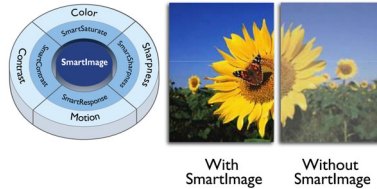

SmartImage

SmartImage is an exclusive leading edge Philips technology that analyzes the content displayed on your screen and gives you optimized display performance. This user friendly interface allows you to select various modes like Office, Photo, Movie, Game, Economy etc., to fit the application in use. Based on the selection, SmartImage dynamically optimizes the contrast, color saturation and sharpness of images and videos for ultimate display performance. The Economy mode option offers you major power savings. All in real time with the press of a single button!

7-Watt Speakers

A pair of high quality stereo speakers built into a display device. It can be visible front firing, or invisible down firing, top firing, rear firing, etc depending on model and design.

USB 3.0 Hub with FastCharge

Super Speed USB 3.0 deploys 5.0 gbit/s transfer rate, which is about 10 times faster than USB 2.0 standard significantly reducing data transfer time saving you time and money. With more bandwidth, super speed transfer rates, better power management and superior overall performance, USB 3.0 sets the latest global standard allowing you to use the large capacity storage devices. Now you don't have to wait so long for devices to charge. New FastCharge enables quick charging to charge and go. USB 3.0 is also backward compatible with USB 2.0 devices.

SmartConnect for 4K

These Philips displays come equipped with the most advanced multi connections like VGA, Display Port, universal HDMI connector, enabling you to enjoy high resolution uncompressed video and audio content. New DisplayPort and HDMI 2.0 connection now enables full 4K resolution at 60Hz for smooth visuals. USB connections ensures that you can have super speed data transfers while having global connectivity. Regardless of what source you use, you can rest assured that this Philips display will ensure your investment is not made obsolete any time soon!