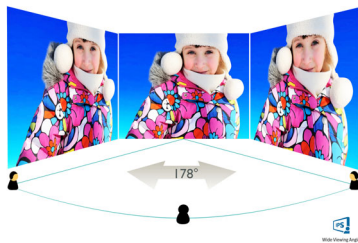

IPS technology

IPS displays use an advanced technology which gives you extra wide viewing angles of 178/178 degree, making it possible to view the display from almost any angle. Unlike standard TN panels, IPS displays gives you remarkably crisp images with vivid colors, making it ideal not only for Photos, movies and web browsing, but also for professional applications which demand color accuracy and consistent brightness at all times.

MultiView Technology for 4K

Philips MultiView feature on this expansive 4K UHD display enables you to have up to four systems each shown in Full HD on one screen. You can use the Picture-by-Picture (PbP) for monitoring four systems on one screen for control rooms or security. Or for multiple devices like two notebooks side-by-side simultaneously, making collaboration more productive. Or Picture-in-Picture mode (PiP)

watching a live football feed from your set-top box, while working on your PC.