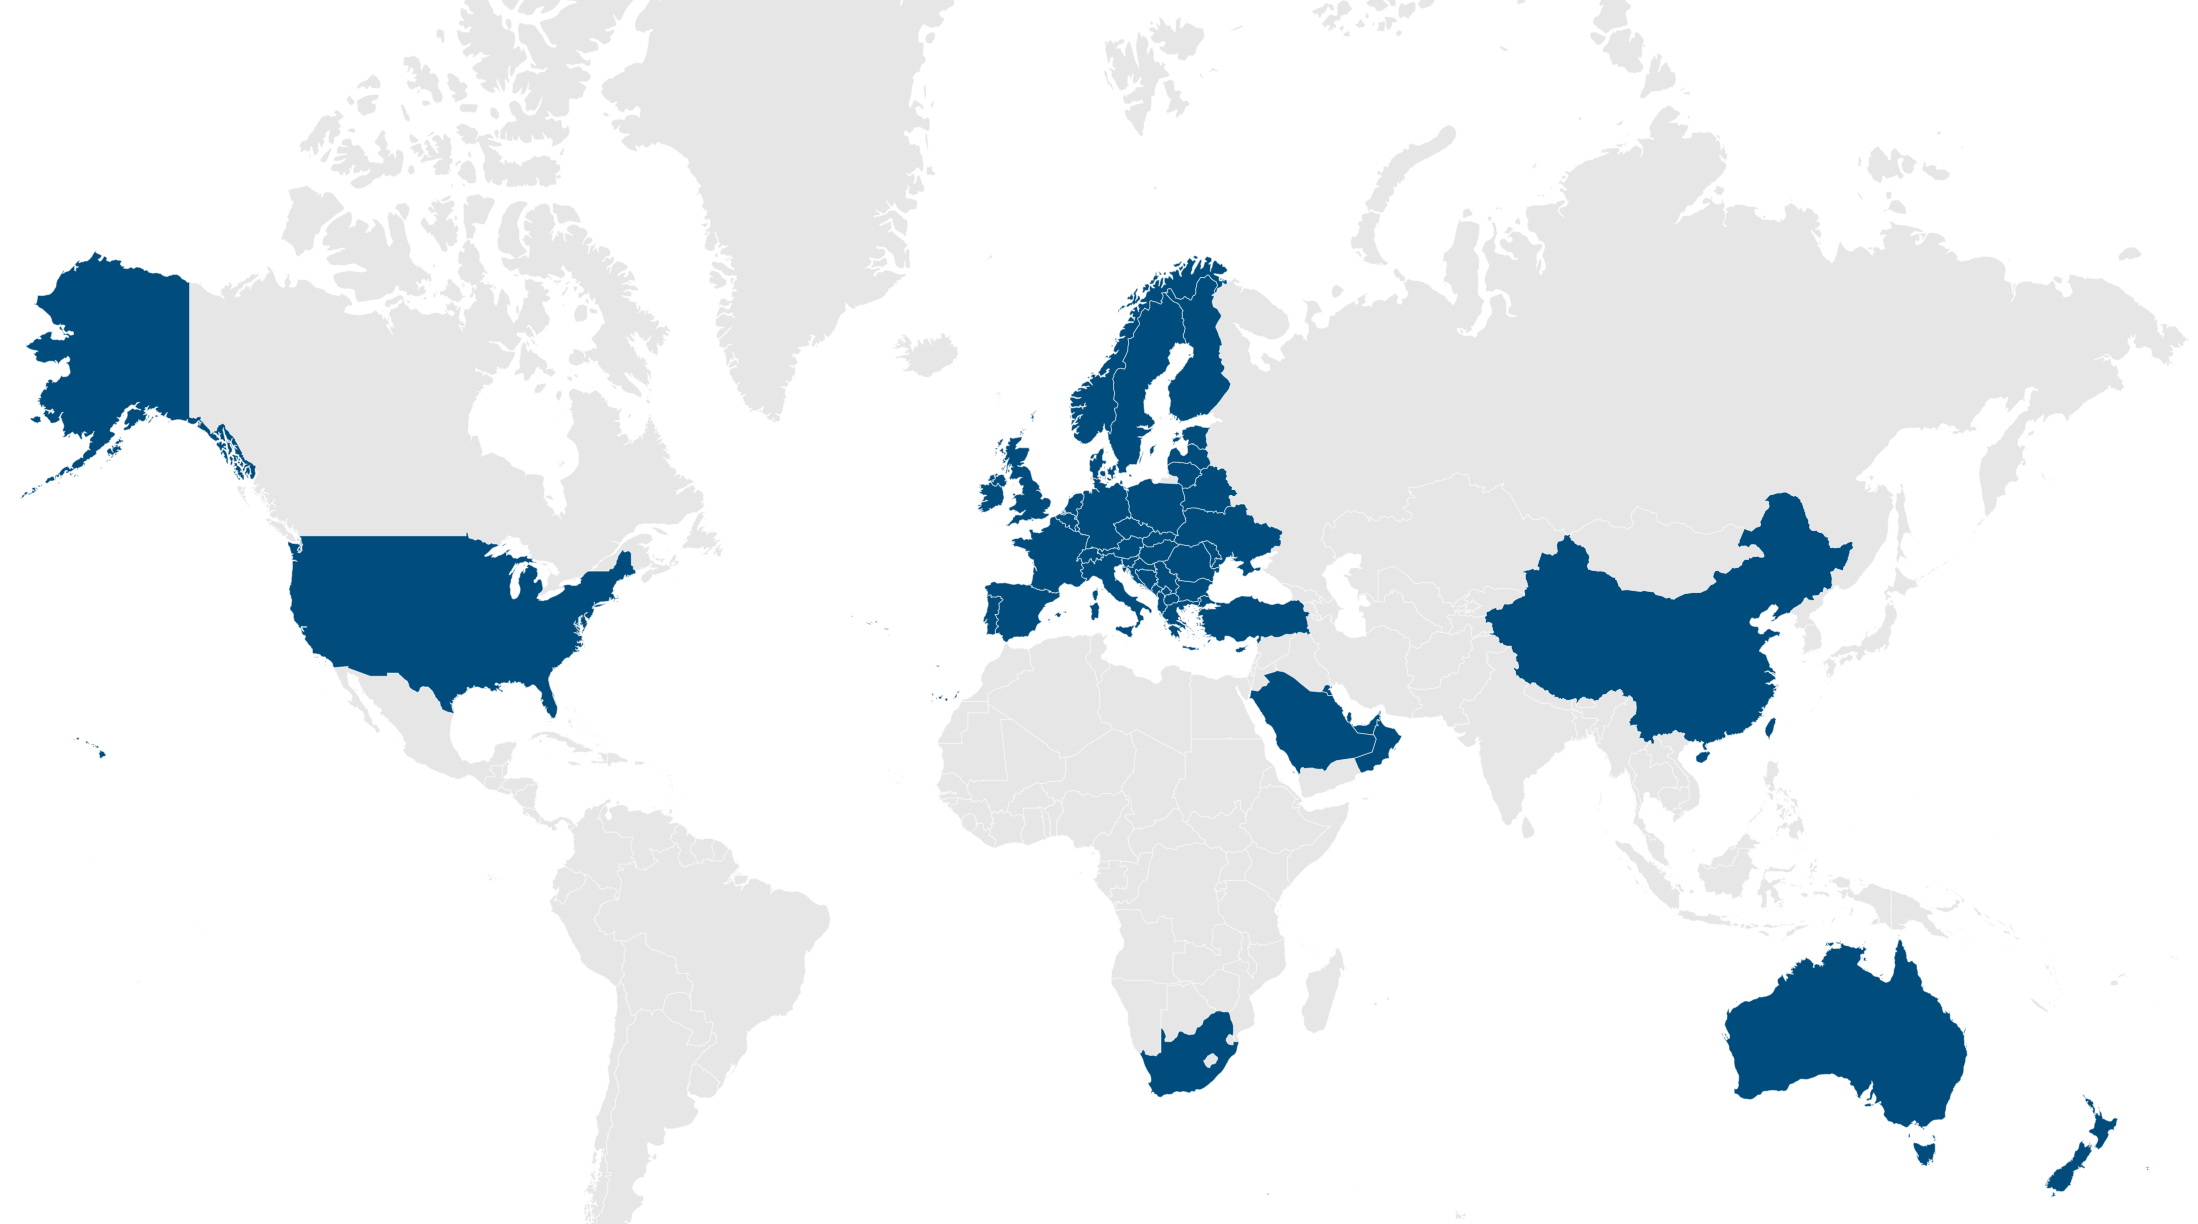

DS-100  
Desk Stand

FS-10  
Floor Stand