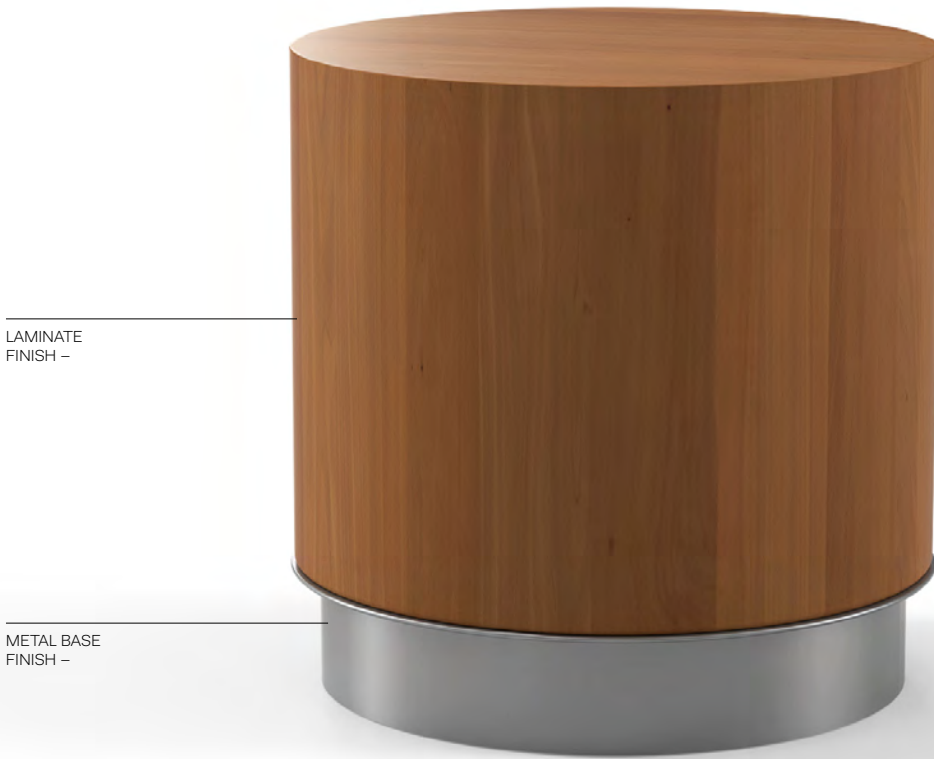

Bali

Occasional Table Collection

When ordering this product, specification codes must be added to unit Model Number, as shown below.

NOTE: Upholstery and/or additional options must be specified separately.

LAMINATE
FINISH -

METAL BASE
FINISH -

MODEL
NUMBER -

LAMINATE
FINISH -

METAL BASE
FINISH -

DRT-20D-16-H-CH -GM

AR Aria	GM Gunmetal
CL Candlelight	MB Metallic Beige
CH Chocolate	SB Smooth Black
DV Dolce Vita	SS Smooth Silver
GR Grenada	TB Textured Black
HM Hard Rock Maple	TN Textured Nickel
HA Havana	
MA Mahogany	
PA Palomino	
RC Rustic Cherry	
SF Summer Flame	
WC White Chocolate