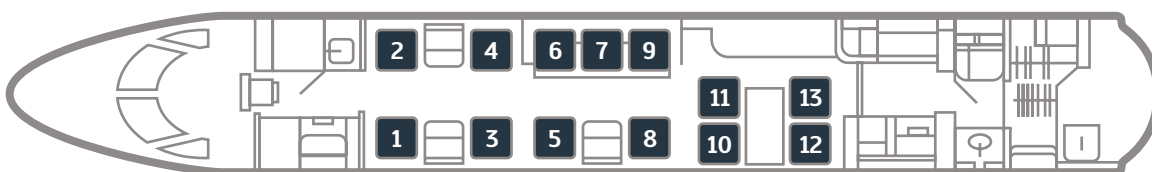

MAX RANGE
4200 km

WI-FI
Domestic

SEATING CAPACITY
13

SLEEPING CAPACITY
6

HOME BASE
USA
Float

DIMENSIONS
Cabin Length
45 ft 1 in
Cabin Height
6 ft 1 in
Cabin Width
7 ft 3 in

MANUFACTURE
1996

REFURB DATE
2020