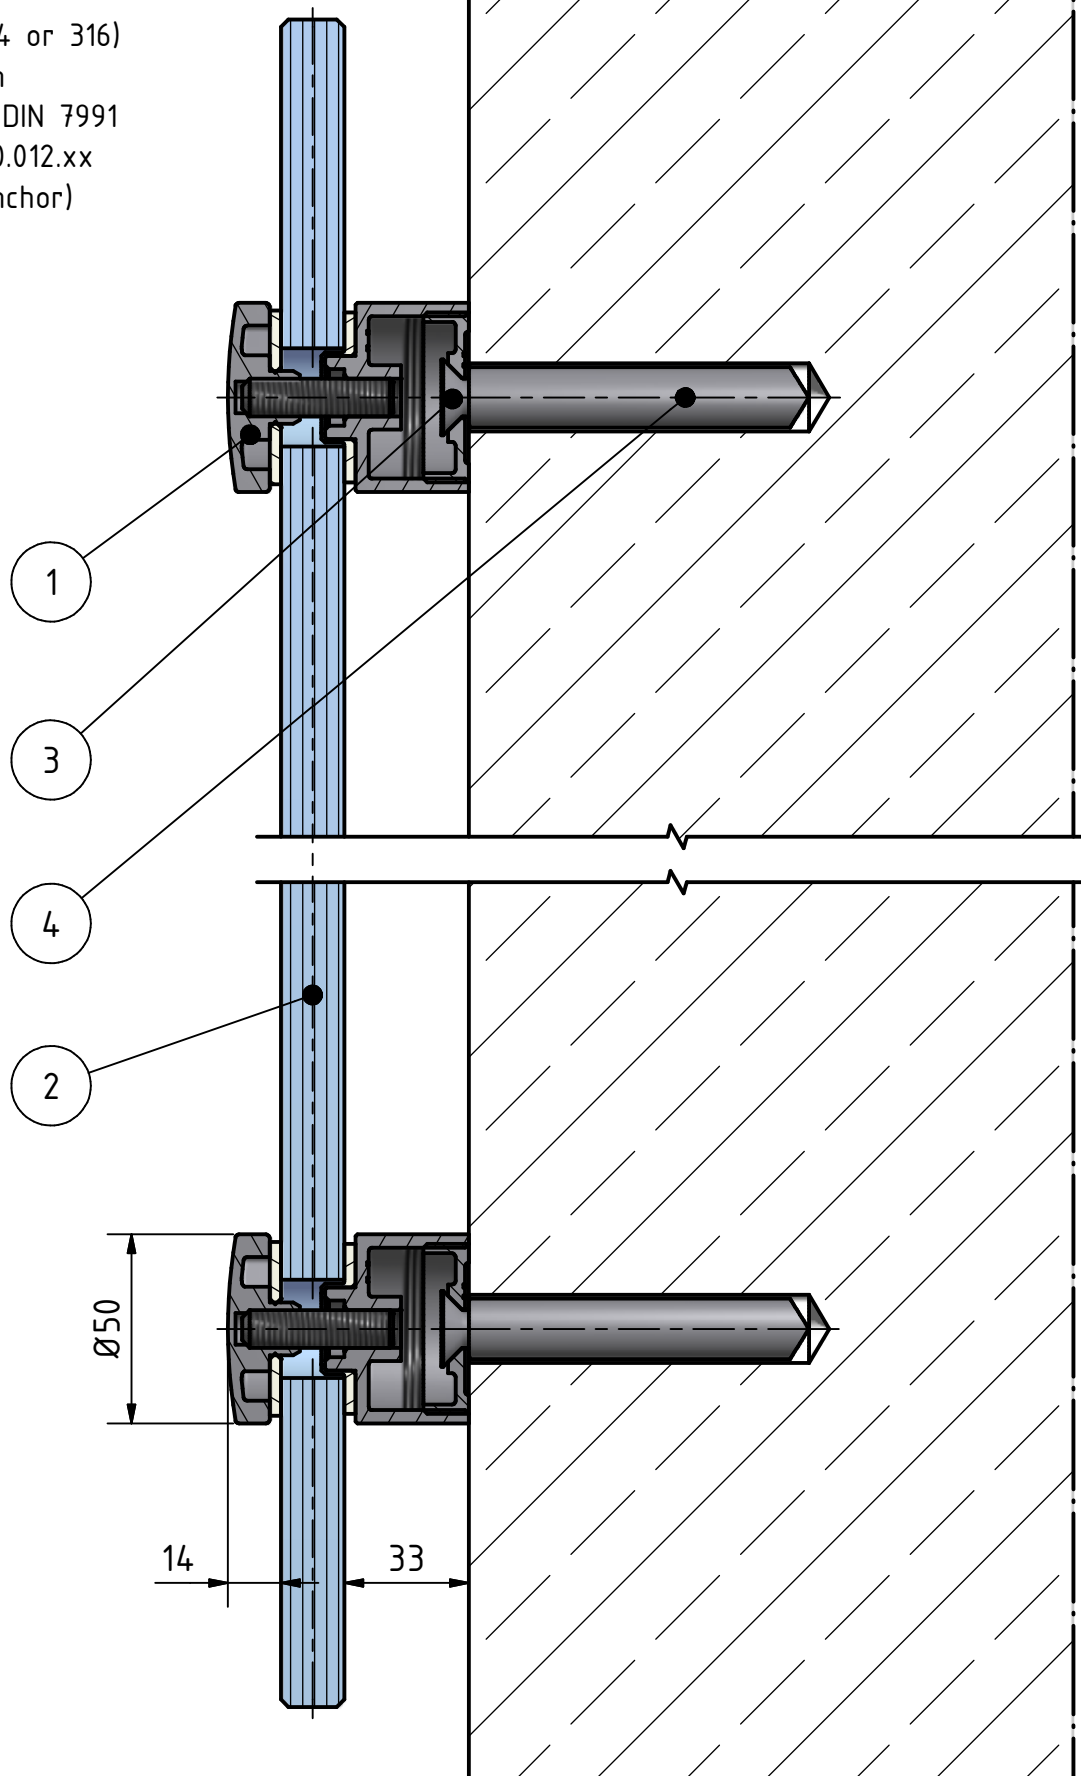

1. glass adapter (304 or 316)
2. glass 8mm - 18mm
3. screw M10x30mm, DIN 7991
4. anchor no. 19.4510.012.xx
(or comparable anchor)

Article: Easy Glass point glass adapters MOD: 0749	Drawn: MB	This drawing and design are the sole property of Q-railing Europe GmbH & Co. KG. Any reproduction in part or as a whole and forwarding to unauthorised third parties without the permission of Q-railing is prohibited.
	Date: 12.01.2012	
Project: fascia mount Detail: 0749-001	Edited: YP	
	Date: 29.05.2012	
Scale: 1:2	Your choice in railing systems	