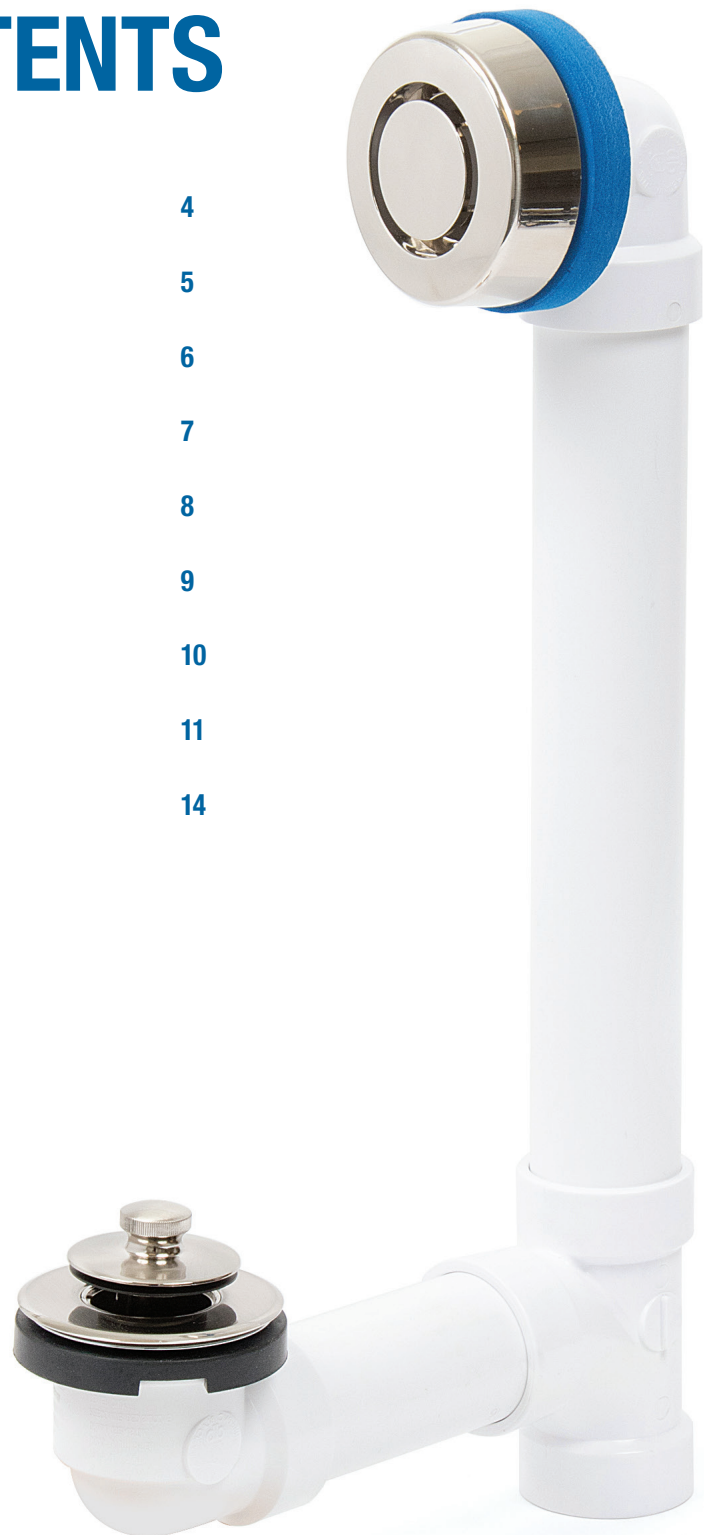

Designed with
the plumber in mind.

SCREWLESS
OVERFLOW FACEPLATE

INNOVATIVE
OVERFLOW GASKET

PRESS-IN
TRIM VENEER

LOCKING
DRAIN GASKET

QUARTER-TURN
TEST PLUGS

INNOVATIVE FROM TOP TO BOTTOM

TRUE BLUETM TABLE OF CONTENTS

DESIGNED WITH THE PLUMBER IN MIND

SCREWLESS OVERFLOW FACEPLATE

INNOVATIVE FOAMED RUBBER GASKET WITH SUPERIOR SEAL

LOCKING DRAIN GASKET

PRESS-IN DESIGNER TRIM VENEER

OVERFLOWING WITH TIME-SAVING FEATURES

OVERFLOW TEST PLUG

The quarter-turn test plug comes factory pre-installed, simplifying the job to make testing quick and easy. The True Blue overflow test plug is approved for up to 40 feet of head pressure and doubles as a trim veneer installation tool.

REUSABLE TEST PLUG ALLOWS FOR REPEAT TESTING

TOOL-FREE INSTALLATION

The True Blue overflow cover locks with a simple clockwise turn, requiring no additional tools or screws for installation.

And with depth adjustability, it can accommodate various tub styles and thicknesses with an additional clockwise turn.