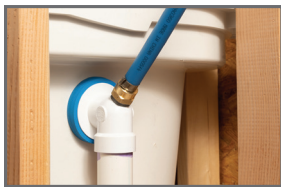

TRUE BLUE™ BATH WASTE WITH CONDENSATE ADAPTER

True Blue's integrated condensate adapter provides a convenient connection point for condensate lines running from air conditioners and other HVAC units.

FEATURES AND BENEFITS

- Integrated adapter means no extra solvent weld fittings required.
- 3/4" Male NPT Thread Adapter works with CPVC, PEX & Copper systems.
- 45° angle avoids tub shelf obstruction.
- Great for roof-mounted AC units when the nearest runoff point is the trap below the bathtub.

PEX