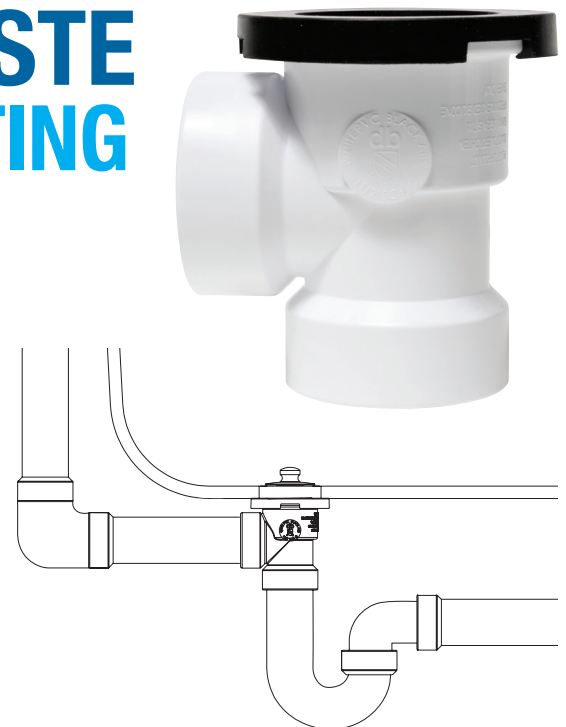

- Integrated adapter means no extra solvent weld fittings required.
- 3/4" Male NPT Thread Adapter works with CPVC, PEX & Copper systems.
- 45° angle avoids tub shelf obstruction.
- Great for roof-mounted AC units when the nearest runoff point is the trap below the bathtub.

PEX

COPPER

CPVC

TRUE BLUE™ BATH WASTE WITH DIRECT DRAIN FITTING

True Blue's direct drain fitting helps you overcome jobsite obstructions like floor joists when a standard sanitary tee cannot be used.

FEATURES AND BENEFITS

- Locking drain gasket is designed with a softer durometer and will not fall off at tricky angles. Reduces installation frustrations while creating a better seal.
- Great for second story wood construction.