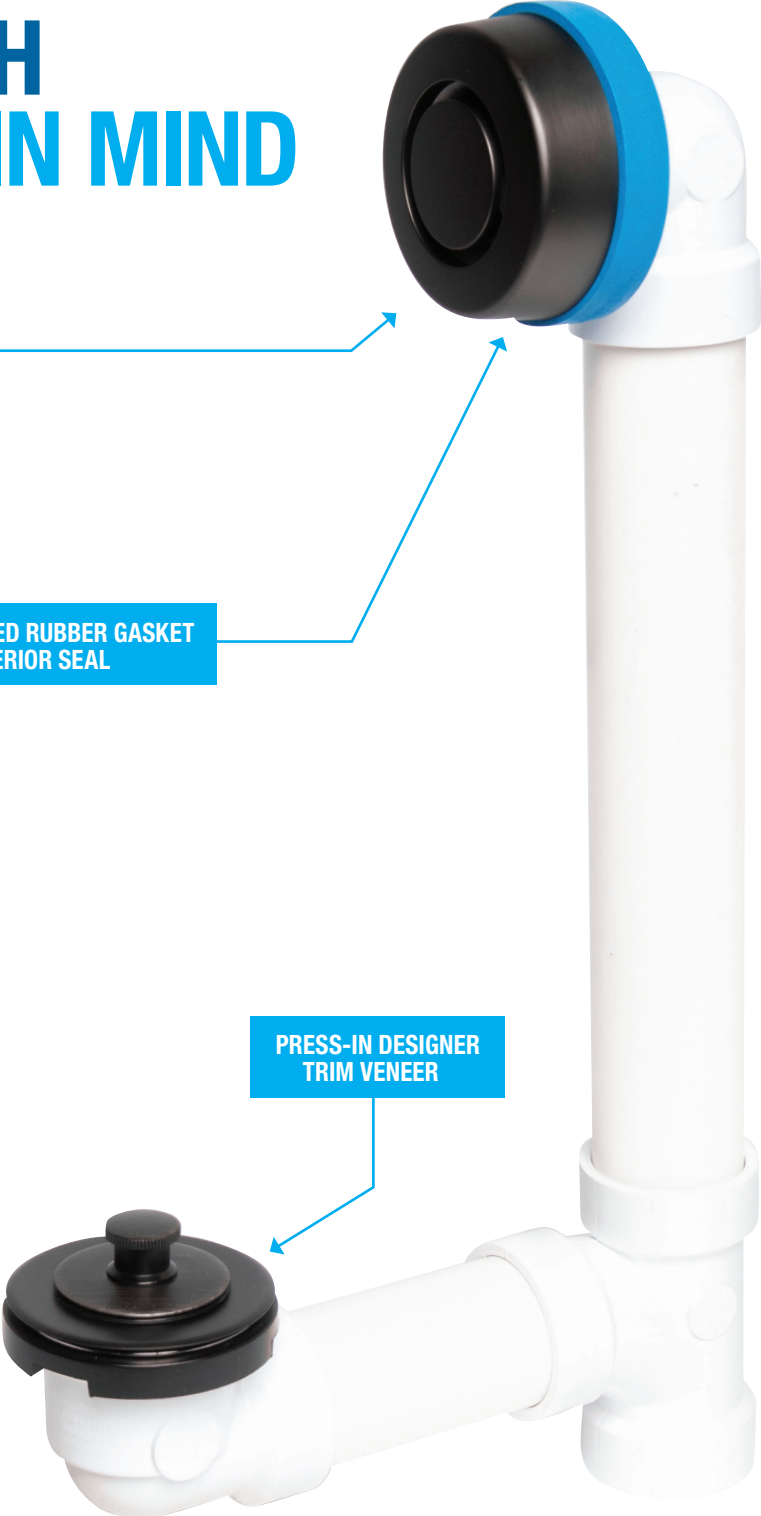

DESIGNED WITH THE PLUMBER IN MIND

SCREWLESS OVERFLOW FACEPLATE

INNOVATIVE FOAMED RUBBER GASKET WITH SUPERIOR SEAL

LOCKING DRAIN GASKET

PRESS-IN DESIGNER TRIM VENEER

OVERFLOWING WITH TIME-SAVING FEATURES

OVERFLOW TEST PLUG

The quarter-turn test plug comes factory pre-installed, simplifying the job to make testing quick and easy. The True Blue overflow test plug is approved for up to 40 feet of head pressure and doubles as a trim veneer installation tool.

- Overflow cover cannot be installed with test plug in place and reduces potential for bathroom air locks
- Reusable

A NEXT-GEN GASKET

Made with an innovative foamed rubber material, True Blue's overflow gasket provides better compression and memory than traditional gaskets, creating a more reliable seal that will rebound and prevent leaks.

REUSABLE TEST PLUG ALLOWS FOR REPEAT TESTING

TOOL-FREE INSTALLATION

The True Blue overflow cover locks with a simple clockwise turn, requiring no additional tools or screws for installation.

And with depth adjustability, it can accommodate various tub styles and thicknesses with an additional clockwise turn.