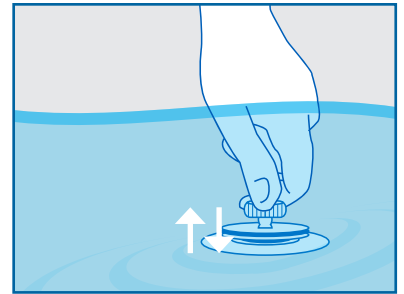

- Quickly change trim without removing the spud
- No additional sealants required
- Easily installed with overflow test plug

FINISHED DRAIN SPUD

Full, Half & Trim Kits available with finished drain spud

2 TOUCH TOE

3 PUSH N' PULL

ITEM #K98RB

TRUE BLUE™ FLEX BATH WASTE

True Blue's integrated locking features reduce the number of tools needed for installation, saving you time and frustration.

True Blue FLEX is the perfect solution for misaligned and offset drains. More flexible than the leading competitors, the adjustable tubing simplifies the installation and makes it easy to overcome jobsite obstructions.

FEATURES AND BENEFITS

- Forgiving structure and easier alignment make it more ideal than rigid PVC for novice users.
- Reduces the number of additional fittings and solvent welded joints.
- Makes it easy to overcome jobsite obstructions such as floor joists and misaligned drains.
- Helps to accommodate severely sloped tub walls.
- Available in 16" and 24" lengths for Standard and Whirlpool tub depths.