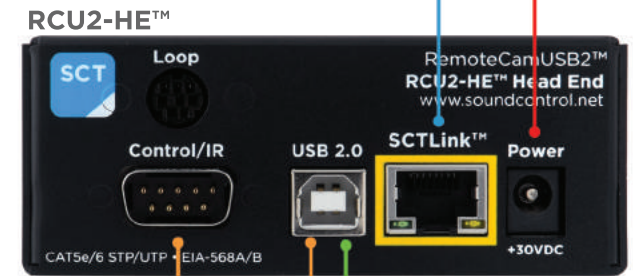

SCTLink™ Cable Specs

Integrator-Supplied CAT5e/CAT6 STP/UTP Cable
T568A or T568B (100m Max Length)

SCTLink™ Cable

Power, Control & Video

The **SCTLink™** cable must always be a single, point-to-point CAT cable with no couplers or interconnections.

WPS-12 30VDC
100-240V 47-63Hz
Power Supply

RCC-C039-0.3M
6-Pin Mini-Din (Logitech) to USB-A (RCU2-CE™) to RJ45 (RCU2-CE™)

Laptop
Logitech Cable 993-001131

Logitech Group Speakerphone
Logitech Cable 993-001137

« Logitech Group Kit

» Logitech PTZ Pro 2 Camera Only

RCC-H039-1.0M
6-Pin Mini-Din (Logitech) to USB-B (RCU2-HE™) to DB9F (RCU2-HE™)

RCC-M004-1.0M
USB-B (RCU2-HE™) to USB-A

Laptop

Module Dimensions

RCU2-CE™: H: 0.789" (20mm) x W: 2.264" (57mm) x D: 3.725" (94mm)

RCU2-HE™: H: 1.448" (36mm) x W: 3.814" (96mm) x D: 3.578" (90mm)