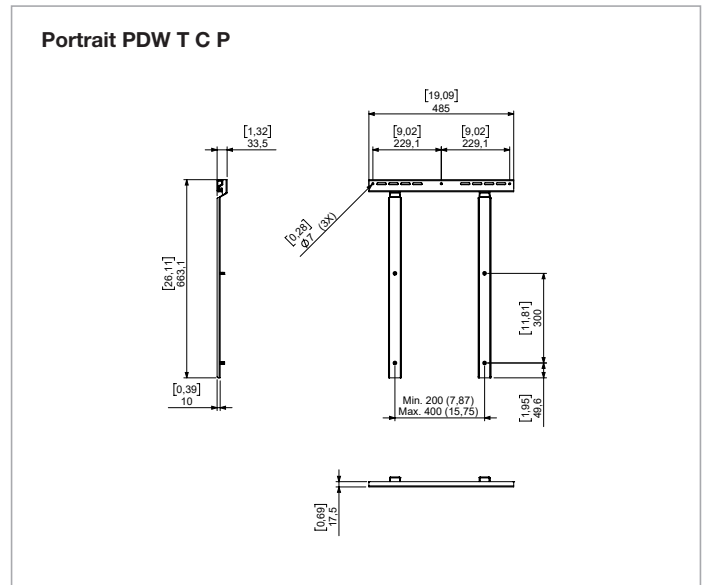

Wall Mount PDW C L/P

Wall mount for MultiSync® C431, C501 and C551 Displays

Seamless super slim wall mount -
landscape and portrait orientation

Perfectly complementing the slim and elegant design of the NEC C Series large format displays, the wall mount serves to position the display directly against the wall for a sleek and minimalist finish. Available in two variants, the wall mount accommodates both landscape and portrait orientation.

Technical Drawings

Technical Specifications

PRODUCT INFORMATION	
ORDER CODES	
Landscape	100014861
Portrait	100014862
MECHANICALS	
Orientation	Landscape & Portrait
Weight L / P [Kg]	2,1 / 2,5
Vesa standards [mm]	300 x 300
Min. depth [mm]	10
Max. weight capacity [kg]*	30
SHIPPING DIMENSIONS [mm]	
Landscape	710 x 85 x 50
Portrait	710 x 85 x 50
SHIPPING WEIGHT [kg]	
Landscape	2,8
Portrait	3
SHIPPING CONTENT	
Landscape	1 x Horizontal wall plate, 1 x Lock plate, 2 x Vertical VESA bars , 4 x M6x16 Screws
Portrait	1 x Horizontal wall plate, 1 x Lock plate, 2 x Vertical VESA bars , 4 x M6x16 Screws
SUPPORTED DISPLAYS	43", 50" and 55" NEC Large Format Displays C Series
WARANTY	3 years