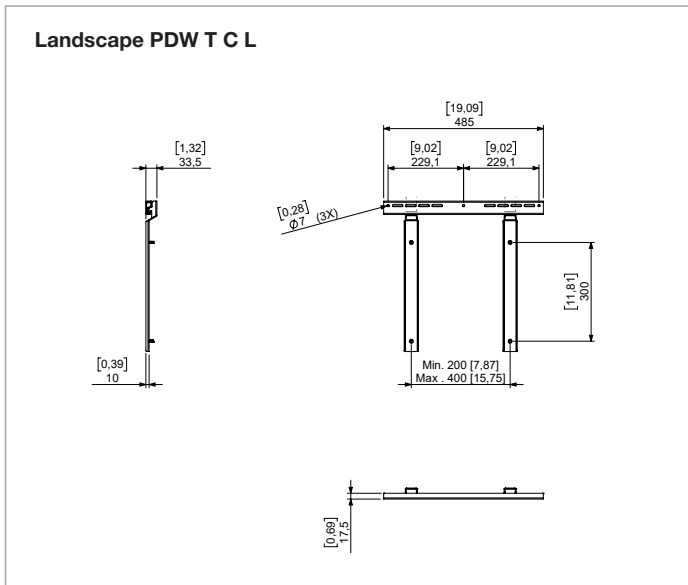

Wall Mount PDW C L/P

Wall mount for MultiSync® C431, C501 and C551 Displays

Seamless super slim wall mount -
landscape and portrait orientation

Perfectly complementing the slim and elegant design of the NEC C Series large format displays, the wall mount serves to position the display directly against the wall for a sleek and minimalist finish. Available in two variants, the wall mount accommodates both landscape and portrait orientation.

Landscape PDW T C L

Landscape PDW T C L

Portrait PDW T C P

Delivering Genuine Benefits

- **Attractive slim-line integration** – achieve the perception of the screen placed directly against the wall as the mount snuggles seamlessly to the back of the display.
- **Ease of use** – its simplicity of design and function offers supreme integration benefits with just a single model to fit all C Series FHD Displays sizes and a locking system for improved safety.
- **Cost efficient design** – the simple mount design offers a favourable price point whilst making no compromise to robustness.

Technical Drawings

Technical Specifications

PRODUCT INFORMATION	
ORDER CODES	
Landscape	100014861
Portrait	100014862
MECHANICALS	
Orientation	Landscape & Portrait
Weight L / P [Kg]	2,1 / 2,5
Vesa standards [mm]	300 x 300
Min. depth [mm]	10
Max. weight capacity [kg]*	30
SHIPPING DIMENSIONS [mm]	
Landscape	710 x 85 x 50
Portrait	710 x 85 x 50
SHIPPING WEIGHT [kg]	
Landscape	2,8
Portrait	3
SHIPPING CONTENT	
Landscape	1 x Horizontal wall plate, 1 x Lock plate, 2 x Vertical VESA bars , 4 x M6x16 Screws
Portrait	1 x Horizontal wall plate, 1 x Lock plate, 2 x Vertical VESA bars , 4 x M6x16 Screws
SUPPORTED DISPLAYS	43", 50" and 55" NEC Large Format Displays C Series
WARANTY	3 years