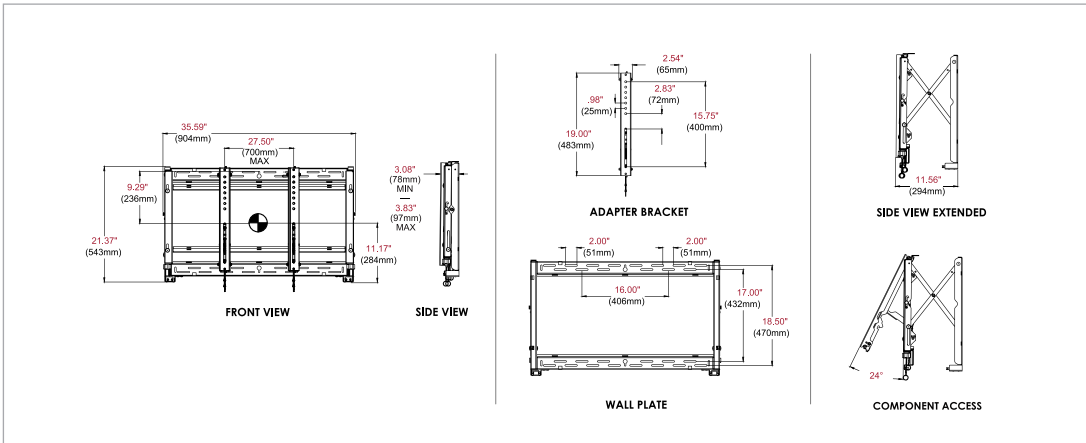

Technical Drawings

Landscape PD02VW QR 46 55 L