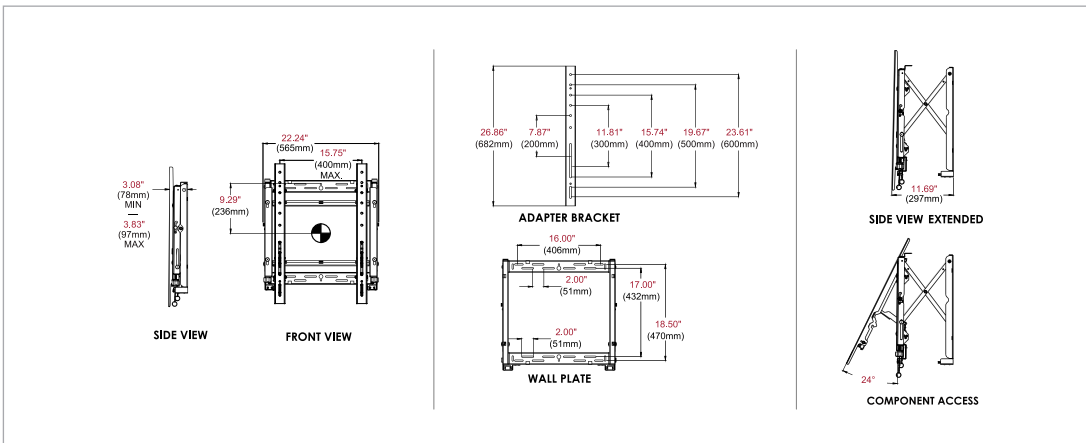

Portrait PD02VW QR 46 55 P

Connector Kits

Connector Kits for NEC Large Format Displays

Orientation	Connector Kits	Supported NEC Displays
Portrait	CK02XUN MFS 46 P	46" XUN/S/V
	CK02XUN MFS 55 P	55" XUN/S/V
	CK02UN551S MFS P	UN551S/VS
Landscape	CK02XUN MFS 46 L	46" XUN/S/V
	CK02XUN MFS 55 L	55" XUN/S/V
	CK02UN551S MFS L	UN551S/VS

Number of Connector Kits required

		Number of Horizontal Displays										
		Num.	1	2	3	4	5	6	7	8	9	10
Number of Vertical Displays	1	0	1	2	3	4	5	6	7	8	9	9
	2	1	2	4	6	8	10	12	14	16	18	18
	3	2	4	6	9	12	15	18	21	24	27	27
	4	3	6	9	12	16	20	24	28	32	36	36
	5	4	8	12	16	20	25	30	35	40	45	45
	6	5	10	15	20	25	30	36	42	48	54	54
	7	6	12	18	24	30	36	42	49	56	63	63
	8	7	14	21	28	35	42	49	56	64	72	72
	9	8	16	24	32	40	48	56	64	72	81	81
	10	9	18	27	36	45	54	63	72	81	90	90