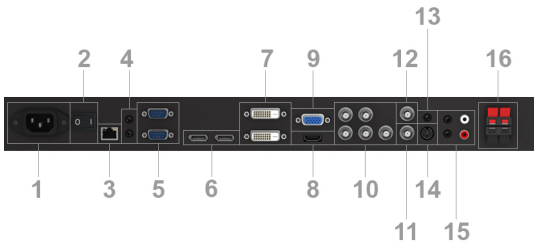

1. Power (AC in)
2. Main switch (on/off)
3. LAN with SNMP
4. Remote control in / out
5. External control RS-232 in / out
6. DisplayPort in / out
7. DVI in / out
8. HDMI in
9. RGB in
10. RGB HV in (RGB, Component, Composite)
11. Composite in
12. Composite out
13. Audio out
14. S-Video in
15. Audio in
16. External speaker

SPECIAL CHARACTERISTICS

46 inch Public Display with professional LCD panel, Advanced fan control, Automatic Alarm E-Mails, Copy display settings through RS232, DICOM support, Hardware colour calibration possible, Input name adjustment, Matrix memory, NaViSet Administrator 2, OSD rotation for portrait mode, PIN as theft protection, Rapid input switching, Scheduler, Screen saver functions, Super slim bezel with 5.9 mm between contents and 5.7 mm bezel width, TileMatrix (10 x 10), User input priority definition, Various picture in picture options

Energy Efficiency Ambient light sensor; LED backlight; Carbon savings meter

Ecological Materials Mercury free; Optional feet; Manuals on CD

Technical Specification NEC MultiSync® X462UNV