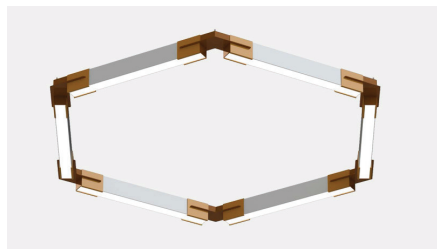

PLY23 HEXAGON DIRECT ONLY

The PLY23 Hexagon uses 2”X3” linears and uniquely designed brackets that allow for an easy “plug and play” installation.

ITEM NO.	DESCRIPTION
PLY23PFR69LT120WDMVWH40KRD-HX	24" L23/ 61" DIA x 3.23" H/ DOWN ONLY/ HEXAGON
PLY23PFR109LT240WDMVWH40KRD-HX	48" L23/ 109" DIA x 3.23" H/ DOWN ONLY/ HEXAGON
PLY23PFR157LT300WDMVWH40KRD-HX	72" L23/ 157" DIA x 3.23" H/ DOWN ONLY/ HEXAGON
PLY23PFR205LT400WDMVWH40KRD-HX	96" L23/ 205" DIA x 3.23" H/ DOWN ONLY/ HEXAGON

EM6 G120 OS2 D1MV 90CRI CCT1

Hanging Kits with 5 Wire 5 Ft Included.