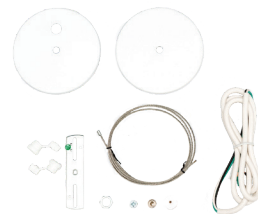

PENDANT CANOPY KITS

Pendant Canopy Kit (HC301WH/HC401WH are 5FT Length) & (HC302WH/HC402WH are 12FT Length).
Standard Power Cords are 3 Wire for 5 Wire or 6 Wire Cords add 5W or 6W after number.