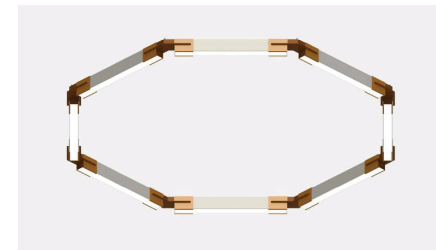

EM6 G120 OS2 D1MV 90CRI CCT1

Hanging Kits with 5 Wire 5 Ft Included.

PLY23 OCTAGON DIRECT AND INDIRECT

The PLY23 Octagon uses 2”X3” linears and uniquely designed brackets that allow for an easy “plug and play” installation.

EM6 G120 OS2 D1MV 90CRI CCT1

Hanging Kits with 5 Wire 5 Ft Included.

PLY23 OCTAGON DIRECT ONLY

The PLY23 Octagon uses 2”X3” linears and uniquely designed brackets that allow for an easy “plug and play” installation.