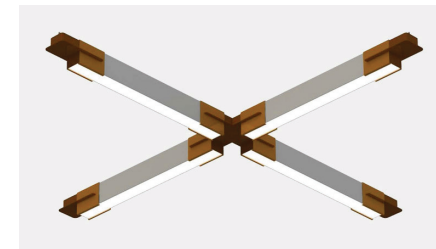

PLY23 CROSS DIRECT AND INDIRECT

The PLY23 Cross uses 2”X3” linears and uniquely designed brackets that allow for an easy “plug and play” installation.

ITEM NO.	DESCRIPTION
PLY23PFR60X60LUT48WD80WDMVWH40KRD-CR	24" L23/ 60" W x 60" L / CROSS
PLY23PFR108X108LUT96WD160WDMVWH40KRD-CR	48" L23/ 108" W x 108" L / CROSS
PLY23PFR156X156LUT144WD240WDMVWH30KRD-CR	72" L23/ 156" W x 156" L / CROSS
PLY23PFR204X204LUT192WD320WDMVWH30KRD-CR	96" L23/ 204" W x 204" L / CROSS

EM6 G120 OS2 D1MV 90CRI CCT1

Hanging Kits with 5 Wire 5 Ft Included.