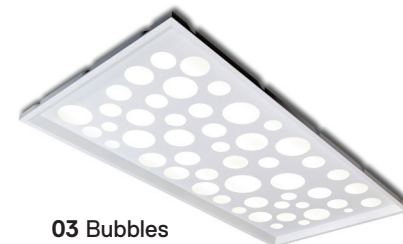

03 Bubbles (shown)