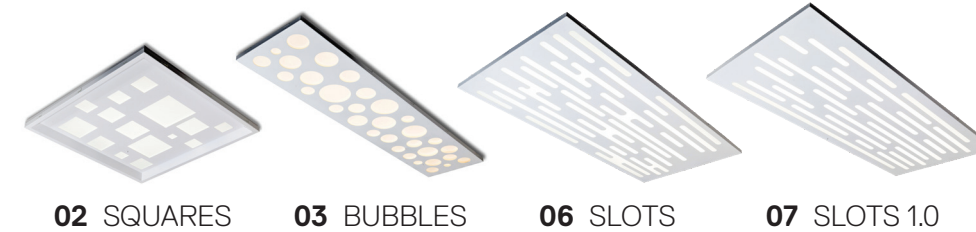

Also available in:

ELEMENT

02 SQUARES 03 BUBBLES 06 SLOTS 07 SLOTS 1.0

For Regressed, add "R" after the style number.

BRILLIANCE

Dress Up Flat Panels