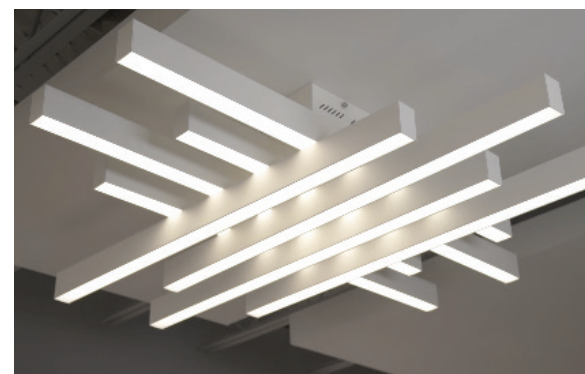

Architectural Flair

Exceed your lighting expectations, not your budget.

Whether you're revitalizing an existing space or designing a new one, finding the right lighting shouldn't come down to a decision between visual appeal or affordability. At Saylite, we believe in delivering both.

Our Architectural Flair collection makes it easy to turn heads and create an impression from lighting designed with beauty and personality at its core. Every fixture is built with the latest energy-saving, long-lasting LED technology you depend on. And because of our efficient USA-based manufacturing structure and industrial designs, we offer a fair value that doesn't come at the expense of your bottom line.

For more information about Architectural Flair visit sayliteshowcase.com