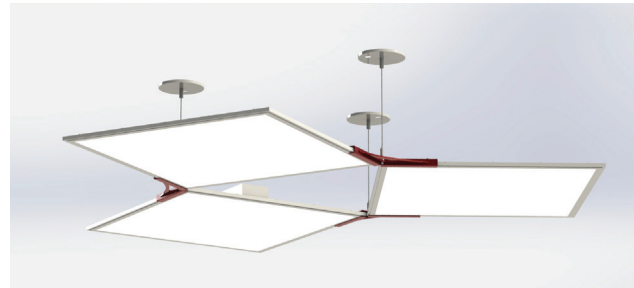

Consult Factory for Pendant Mount Flat Panel Configurations FPHK Series.

SKYBOX ACCESSORY

Transform any LED Edge-Lit Flat Panel (ours, or by others) into a specification-grade fixture with the addition of this sleek shroud. Specify a custom color to add visual interest or to support corporate branding.

ITEM NO.	DESCRIPTION
SBX22	SKY BOX (SBX) SHROUD FOR 2x2 FLAT PANEL
SBX14	SKY BOX (SBX) SHROUD FOR 1x4 FLAT PANEL
SBX24	SKY BOX (SBX) SHROUD FOR 2x4 FLAT PANEL