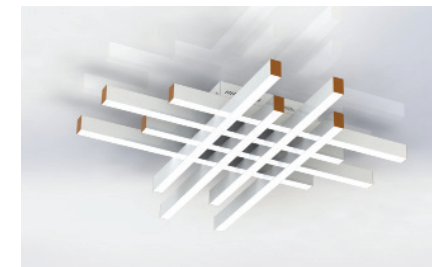

HEX LINEAR CONNECTOR SERIES

Explore infinite design possibilities and add a unique element to your existing design by tapping into nature's strongest shape. The brand-NEW HEX Series provides opportunities to make each design space your own allowing you to make a statement with lighting! Utilize a single HEX or a 3 Light HEX individually or in a cluster design to make the perfect hanging fixture. Ideal for large circulation spaces or conference rooms.

Get 3-dimensional, statement lighting with infinite configuration possibilities. Connected in series of 1's and 3's, multiple knockouts on fixtures allow for seamless wiring between fixture sets.

ITEM NO.	DESCRIPTION
LHCPFR24DLQ40WDMVWH40K-01	24D/PENDANT/FROSTED LENS/40W, 1950L/ 0-10V DIM/40K/PENDANT UNO
LHCPFR24DLQ120WDMVWH40K-03	24D/PENDANT/FROSTED LENS/120W, 5850L/0-10V DIM/40K/PENDANT TRIO

D1MV **CCT1** **PEND**