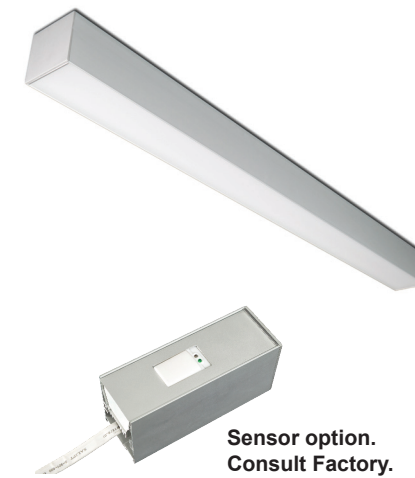

**Sensor option.
Consult Factory.**

For White Finish, Change SA to WH. For 12ft cable kit change HC605WH to HC612WH.

**2 SIZES READY TO SHIP
Satin Aluminum or White Finishes**