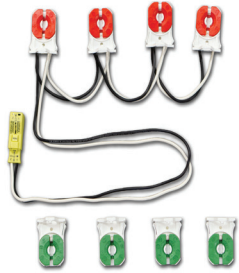

RETROFIT LED T8 LAMP KIT (Convert Existing Fluorescent Fixtures to LED)

Prewired UL socket kits to allow quick change from fluorescent to LED T8 Lamps.