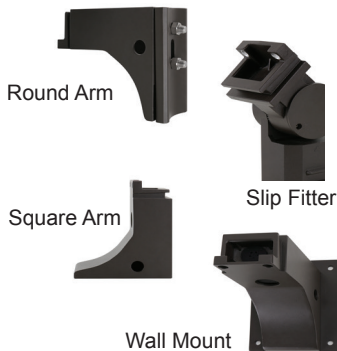

SPECIFICATION AREA LIGHT

Low profile, rugged area light with optics precisely designed to shape the distribution, maximizing efficiency and application spacing. Optics control spill light and conform to dark sky requirements. Order mounting accessories separately.

ITEM NO.	DESCRIPTION
PMF15L100W14200LDMV50K	24.25"L x 13"W x 2.8" D / 100W, 14200L/0-10Dim / 120-277V / 5000K/Bronze / T3 Dist
PMF15L150W21200LDMV50K	24.25"L x 13"W x 2.8" D / 150W, 21200L/0-10Dim / 120-277V / 5000K/Bronze / T3 Dist
PMF15L200W28000LDMV50K	24.25"L x 13"W x 2.8" D / 200W, 28000L/0-10Dim / 120-277V / 5000K/Bronze / T3 Dist
PMF15L240W34000LDMV50K	33.5"L x 13.39"W x 2.8" D / 240W, 34000L/0-10Dim / 120-277V / 5000K/Bronze / T3 Dist
PMF15L300W42500LDMV50K	33.5"L x 13.39"W x 2.8" D / 300W, 42500L/0-10Dim / 120-277V / 5000K/Bronze / T3 Dist
PMF15L350W50000LDMV50K	33.5"L x 13.39"W x 2.8" D / 350W, 50000L/0-10Dim / 120-277V / 5000K/Bronze / T3 Dist

CCT6

For Programmable Sensor that can be controlled remotely, add SS to beginning of the item number. Default with T3 distribution, available in T4 and T5 distribution. Available in both 50k and 40k. Available in 480v. Add "PC" for adding photocell.

MOUNTING ACCESSORIES FOR PMF SERIES

ITEM NO.	DESCRIPTION
PMFSW	Slip fitter mounting arm for PMF Series Bronze
PMFSARM	Square pole mounting arm for PMF Series Bronze
PMFRARM	Round pole mounting arm for PMF Series Bronze
PMFWARM	Wall Mounting for PMF Series Bronze