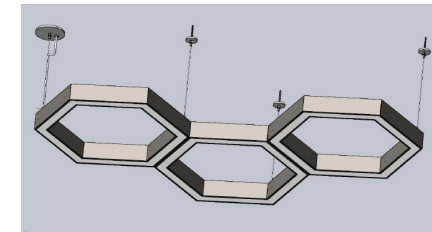

Architectural Flair

Exceed your lighting expectations, not your budget.

Whether you're revitalizing an existing space or designing a new one, finding the right lighting shouldn't come down to a decision between visual appeal or affordability. At Saylite, we believe in delivering both.

Our Architectural Flair collection makes it easy to turn heads and create an impression from lighting designed with beauty and personality at its core. Every fixture is built with the latest energy-saving, long-lasting LED technology you depend on. And because of our efficient USA-based manufacturing structure and industrial designs, we offer a fair value that doesn't come at the expense of your bottom line.

For more information about Architectural Flair visit sayliteshowcase.com