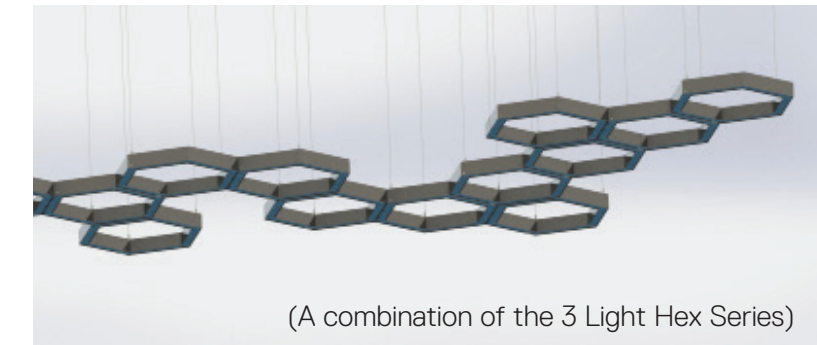

HEX LINEAR CONNECTOR SERIES

Explore infinite design possibilities and add a unique element to your existing design by tapping into nature's strongest shape. The brand-NEW HEX Series provides opportunities to make each design space your own allowing you to make a statement with lighting! Utilize a single HEX or a 3 Light HEX individually or in a cluster design to make the perfect hanging fixture. Ideal for large circulation spaces or conference rooms.

Get 3-dimensional, statement lighting with infinite configuration possibilities. Connected in series of 1's and 3's, multiple knockouts on fixtures allow for seamless wiring between fixture sets.

ITEM NO.	DESCRIPTION
LHCPFR24DLQ40WDMVWH40K-01	24D/PENDANT/FROSTED LENS/40W, 1950L/ 0-10V DIM/40K/PENDANT UNO
LHCPFR24DLQ120WDMVWH40K-03	24D/PENDANT/FROSTED LENS/120W, 5850L/0-10V DIM/40K/PENDANT TRIO

D1MV **CCT1** **PEND**