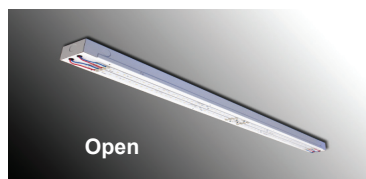

EM6 G120 OS2 RGBW D1MV 90CRI CCT1

Lens

Multiple sensor options available.

Reflector (Narrow Spread)

Open

SOHO SERIES

Latest in design for simple, yet elegant linear with the hint of a reflector. Available in either integral LED or X1LED. The X1LED is designed to look like integral LED with the sockets cleverly hidden. Choice of finishes.