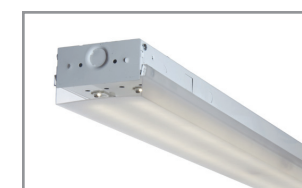

Frosted lens accessory reduces LED glare. C48FRLN

LED STRIP BALLAST COVER RETROFIT KIT (FOR 4.25" OR 5" STRIPS)

This economical Retrofit Kit provides enhanced output for an existing strip and is available in 48" and 96" lengths and with a frosted lens accessory to reduce LED brightness.

ITEM NO.	DESCRIPTION
4RB421LY25WDMV40K	48"L x 4.25"W x 0.5"H / 25W, 4200L / 0-10V Dim / 4000K
4RB421LY35WDMV40K	48"L x 4.25"W x 0.5"H / 35W, 5850L / 0-10V Dim / 4000K
4RB421LY45WDMV40K	48"L x 4.25"W x 0.5"H / 45W, 7400L / 0-10V Dim / 4000K
4RB501LY25WDMV40K	48"L x 5"W x 0.5"H / 25W, 4200L / 0-10V Dim / 4000K
4RB501LY35WDMV40K	48"L x 5"W x 0.5"H / 35W, 5850L / 0-10V Dim / 4000K
4RB501LY45WDMV40K	48"L x 5"W x 0.5"H / 45W, 7400L / 0-10V Dim / 4000K
8RB421LY50WDMV40K	96"L x 4.25"W x 0.5"H / 50W, 8400L / 0-10V Dim / 4000K
8RB421LY70WDMV40K	96"L x 4.25"W x 0.5"H / 70W, 11700L / 0-10V Dim / 4000K
8RB421LY90WDMV40K	96"L x 4.25"W x 0.5"H / 90W, 14800L / 0-10V Dim / 4000K
8RB501LY50WDMV40K	96"L x 5"W x 0.5"H / 50W, 8400L / 0-10V Dim / 4000K
8RB501LY70WDMV40K	96"L x 5"W x 0.5"H / 70W, 11700L / 0-10V Dim / 4000K
8RB501LY90WDMV40K	96"L x 5"W x 0.5"H / 90W, 14800L / 0-10V Dim / 4000K

EM6 G120 OS1 RGBW D1MV 90CRI CCT1 X1LED FLUOR