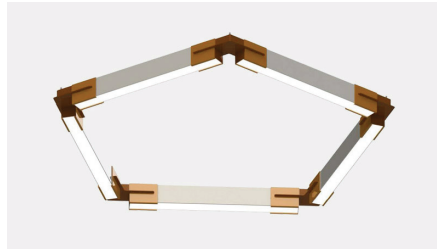

PLY23 PENTAGON DIRECT ONLY

The PLY23 Pentagon uses 2”X3” linears and uniquely designed brackets that allow for an easy “plug and play” installation.

ITEM NO.	DESCRIPTION
PLY23PFR92LT200WDMVWH40KRD-PT	48" L23/ 92" DIA x 3.23" H/ DOWN ONLY/ PENTAGON
PLY23PFR133LT300WDMVWH40KRD-PT	72" L23/ 133" DIA x 3.23" H/ DOWN ONLY/ PENTAGON
PLY23PFR174LT500WDMVWH40KRD-PT	96" L23/ 174" DIA x 3.23" H/ DOWN ONLY/ PENTAGON

EM6 G120 OS2 D1MV 90CRI CCT1

Hanging Kits with 5 Wire 5 Ft Included.