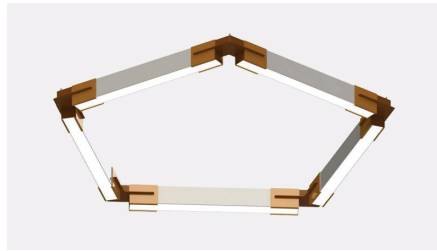

PLY23 PENTAGON DIRECT AND INDIRECT

The PLY23 Pentagon uses 2”X3” linears and uniquely designed brackets that allow for an easy “plug and play” installation.

ITEM NO.	DESCRIPTION
PLY23PFR57LUT60WD100WDMVWH40KRD-PT	24" L23/ 57" DIA x 3.23" H/ PENTAGON
PLY23PFR92LUT120WD200WDMVWH40KRD-PT	48" L23/ 92" DIA x 3.23" H/ PENTAGON
PLY23PFR133LUT180WD300WDMVWH40KRD-PT	72" L23/ 133" DIA x 3.23" H/ PENTAGON
PLY23PFR174LUT400WD500WDMVWH40KRD-PT	96" L23/ 174" DIA x 3.23" H/ PENTAGON

EM6 G120 OS2 D1MV 90CRI CCT1

Hanging Kits with 5 Wire 5 Ft Included.