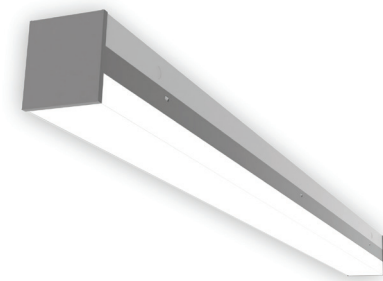

Linear

(Pendant & Surface Mount)

Make a bold statement with a minimalist design using the MAX linear light. Available in a variety of standard powder coated finish options, as well as custom colors. Scaled to the LED module, the drop frosted diffuser surrounds the LEDs for soft lighting. Use them individually or in a continuous run, either surface, wall, or pendant mounted. Available in two widths to perfectly fit your space. Ideal for retail applications.

ROUND MAX LED STRIP 2"

Add a new dimension to your design with our all NEW Round Max LED Strip. Equipped with a drop frosted diffuser to provide soft lighting from all three sides.

ITEM NO.	DESCRIPTION
RDX2FR24LQ14W1700LDMV40KWH	RDX/ 2"W x 24"L/ 14W/ 1700 LUMEN
RDX2FR24LQ22W2600LDMV40KWH	RDX/ 2"W x 24"L/ 22W/ 2600 LUMEN
RDX2FR36LQ21W2550LDMV40KWH	RDX/ 2"W x 36"L/ 21W/ 2550 LUMEN
RDX2FR36LQ33W3900LDMV40KWH	RDX/ 2"W x 36"L/ 33W/ 3900 LUMEN
RDX2FR48LQ28W3400LDMV40KWH	RDX/ 2"W x 48"L/ 28W/ 3400 LUMEN
RDX2FR48LQ44W5200LDMV40KWH	RDX/ 2"W x 48"L/ 44W/ 5200 LUMEN
RDX2FR96LQ56W6800LDMV40KWH	RDX/ 2"W x 96"L/ 56W/ 6800 LUMEN
RDX2FR96LQ88W10400LDMV40KWH	RDX/ 2"W x 96"L/ 88W/ 10400 LUMEN

EM2 OS2 CCT1 WALL PEND

For pendant mount, add HC3015WWH.

MAX LED STRIP 2"

A low-profile LED strip with a frosted, dropped lens that diffuses light in three directions. Available in a variety of standard powder coated finishes.