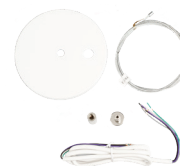

Power Feed Canopy Kit