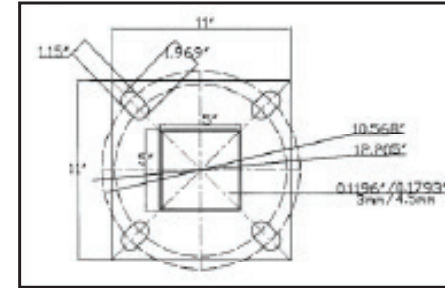

Template 4" Poles

Template 5" Poles

ITEM NO.	DESCRIPTION
TEN4	TENON TOP ADAPTER 4inX4in
TEN5	TENON TOP ADAPTER 5inX5in
TB2180	2 Light Straight Square Bullhorn / 43" Wide / 2.375" Tenon mount / Bronze
TB3120	3 Tenons at 120°
TBL3180	3 Tenons In-Line
TBL4180	4 Tenons In-Line
TB490	4" X 4" / 4 Light Square Bullhorn / Bronze
TC4	4" X 4" Square Pole Top Cap
TC5	5" X 5" Square Pole Top Cap
BC4	Anchor Bolt Cover for 4" x 4" Square Pole
BC5	Anchor Bolt Cover for 5" x 5" Square Pole
AB3/4X30	Anchor Bolt 0.75" x 30" X 0.75" with Nut and Washers (4 per pole)
AB1X36	Anchor Bolt 1" x 36" X 4" with Nut and Washers (4 per pole)
WM90	Wall Mount Vertical