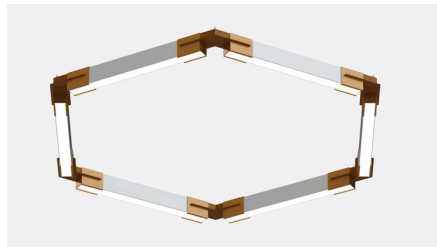

PLY23 HEXAGON DIRECT AND INDIRECT

The PLY23 Hexagon uses 2”X3” linears and uniquely designed brackets that allow for an easy “plug and play” installation.

ITEM NO.	DESCRIPTION
PLY23PFR69LUT72WD120WDMVWH40KRD-HX	24" L23/ 61" DIA x 3.23" H/ HEXAGON
PLY23PFR109LUT144WD240WDMVWH40KRD-HX	48" L23/ 109" DIA x 3.23" H/ HEXAGON
PLY23PFR157LUT180WD300WDMVWH40KRD-HX	72" L23/ 157" DIA x 3.23" H/ HEXAGON
PLY23PFR205LUT240WD400WDMVWH40KRD-HX	96" L23/ 205" DIA x 3.23" H/ HEXAGON

EM6 G120 OS2 D1MV 90CRI CCT1

Hanging Kits with 5 Wire 5 Ft Included.