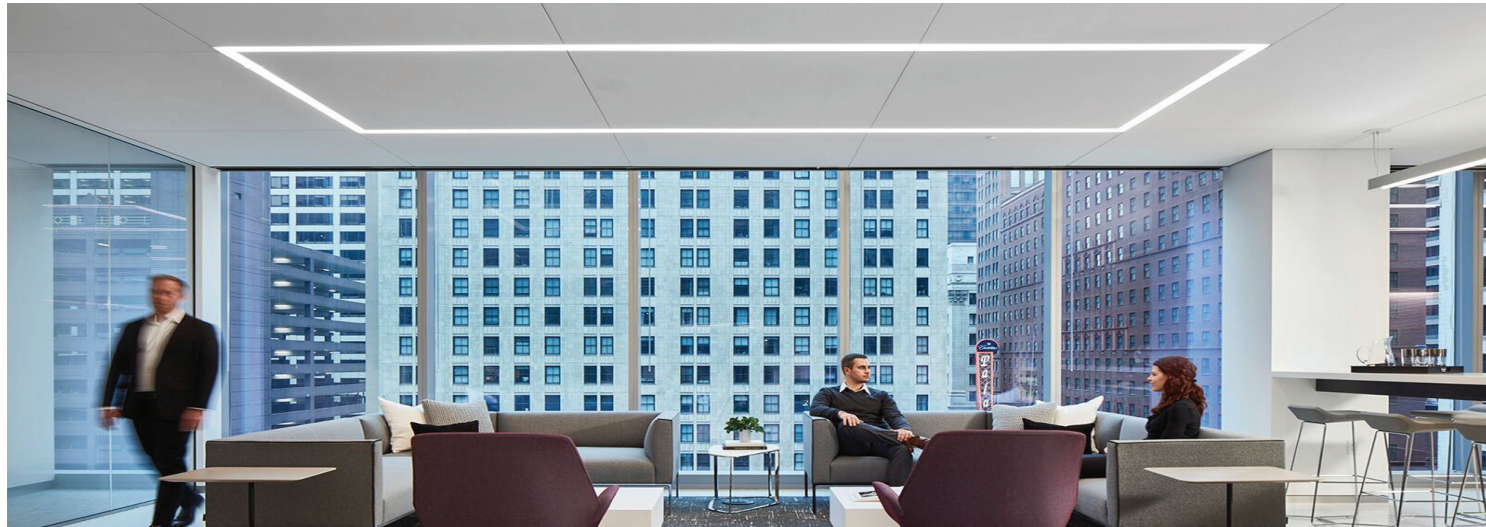

Your Reliable Partner

People you can reach and count on, with the experience and attitude to do what's right for your business.

Recessed Linear

LED technology allows for maximum light output in a minimal package, perfect for modern interiors. Saylite offers LED, recessed, linear lines of light for every specification. Available for individual, continuous, or configurations, and for T-bar and Hard (flanged or flangeless) ceilings. If the design calls for a minimal profile, Saylite has the fixture.