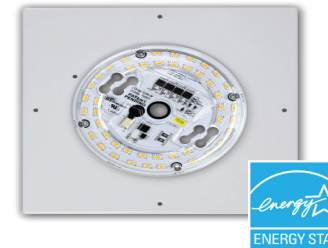

For enhanced light output add a mirrored specular reflector (M20) or white reflector (W10).

Universal socket bar SKRUSB is ideal to retrofit 4.25" to 5" strips with either reflector or ballast cover.

UNIVERSAL STRIP RETROFIT KIT