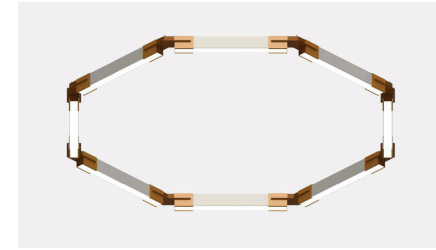

EM6 G120 OS2 D1MV 90CRI CCT1

Hanging Kits with 5 Wire 5 Ft Included.

PLY23 HEXAGON DIRECT ONLY

The PLY23 Hexagon uses 2”X3” linears and uniquely designed brackets that allow for an easy “plug and play” installation.

EM6 G120 OS2 D1MV 90CRI CCT1

Hanging Kits with 5 Wire 5 Ft Included.

PLY23 OCTAGON DIRECT AND INDIRECT

The PLY23 Octagon uses 2”X3” linears and uniquely designed brackets that allow for an easy “plug and play” installation.