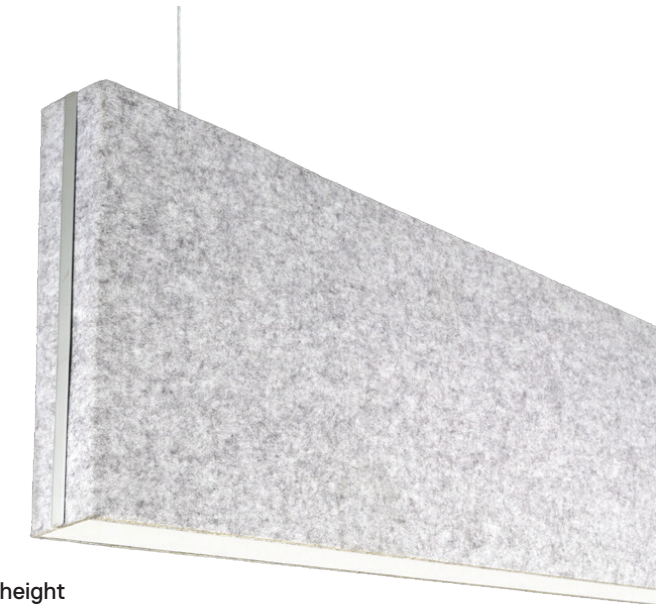

CCT6 WET

Create Linear Impact Outdoors

Acoustical Lighting

See website <https://www.saylite.com/products/acoustical-lighting> for complete acoustical lighting assortment.

LINEAR BAFFLE ACOUSTIC

This highly customizable fixture seamlessly integrates quality lighting with sound absorbing technology. With four different length options, three different height options, and three different end styles, the creative possibilities are endless for your unique space. It is functional as a stand alone fixture or as part of a matching baffle system.