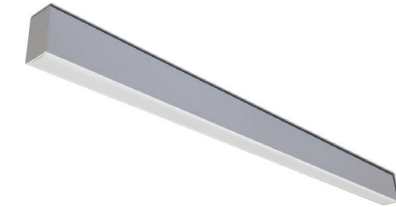

EM3 G120 OS2 D1MV 90CRI CCT1 SURF REC WALL

Ordering is for Direct lighting. For Indirect Lighting Add U after the "L" after the length. To surface mount, remove HC605WH.

LED LINEAR PENDANT 2" X 3" DIRECT & INDIRECT

Our signature micro pendant (2" wide, Uplight and Downlight) is suitable for modern corridors, lobbies and offices and can be installed individually or in continuous run. Snap-in lens hides LED arrays and provides excellent glare control.

ITEM NO.	DESCRIPTION
L23PSF24LUV6WDT12WDMV40KWHHC605WH	24"L x 2"W x 3"H / Frosted Lens / Up 6W, Dn 12, 1800L / 0-10V Dim / 4000K / White / 6ft WH Canopy Kit with 5 Wire Cord
L23PSF24LUV9WDT18WDMV40KWHHC605WH	24"L x 2"W x 3"H / Frosted Lens / Up 9W, Dn 18, 2700L / 0-10V Dim / 4000K / White / 6ft WH Canopy Kit with 5 Wire Cord
L23PSF48LUV12WDT24WDMV40KWHHC605WH	48"L x 2"W x 3"H / Frosted Lens / Up 12W, Dn 24, 3600L / 0-10V Dim / 4000K / White / 6ft WH Canopy Kit with 5 Wire Cord
L23PSF48LUV18WDT36WDMV40KWHHC605WH	48"L x 2"W x 3"H / Frosted Lens / Up 18W, Dn 36W, 5400L / 0-10V Dim / 4000K / White / 6ft WH Canopy Kit with 5 Wire Cord
L23PSF96LUV24WDT48WDMV40KWHHC605WH	96"L x 2"W x 3"H / Frosted Lens / Up 24W, Dn 48W, 7200L / 0-10V Dim / 4000K / White / 6ft WH Canopy Kit with 5 Wire Cord
L23PSF96LUV36WDT72WDMV40KWHHC605WH	96"L x 2"W x 3"H / Frosted Lens / Up 36W, Dn 72W, 10800L / 0-10V Dim / 4000K / White / 6ft WH Canopy Kit with 5 Wire Cord

EM6 G120 D1MV 90CRI CCT1 SURF REC WALL

Ordering is for Direct lighting. For Indirect Lighting Add U after the "L" after the length. To surface mount, remove.