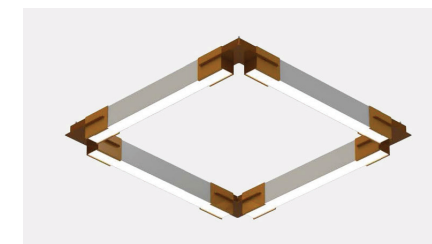

EM6 G120 OS2 D1MV 90CRI CCT1

Hanging Kits with 5 Wire 5 Ft Included.

Most fixtures are available in a range of finishes, see page 196.

EASY TO INSTALL, HARD TO IGNORE.

When designing the PLY series, ease of ordering and install were of top priority. Simply order using one item number that includes everything needed for install. Assemble within minutes by following simplified installation instructions available for download at sayliteshowcase.com.

PLY23 TRIANGLE DIRECT AND INDIRECT

The PLY23 Triangle uses 2"X3" linears and uniquely designed brackets that allow for an easy "plug and play" installation.

ITEM NO.	DESCRIPTION
PLY23PFR30X35LUT36WD60WDMVWH40KRD-TR	24" L23/ 30" W x 35" L x 3.23" H/ TRIANGLE
PLY23PFR51X59LUT72WD120WDMVWH40KRD-TR	48" L23/ 51" W x 59" L x 3.23" H/ TRIANGLE
PLY23PFR72X83LUT108WD180WDMVWH40KRD-TR	72" L23/ 72" W x 83" L x 3.23" H/ TRIANGLE
PLY23PFR93X107LUT144WD240WDMVWH40KRD-TR	96" L23/ 93" W x 107" L x 3.23" H/ TRIANGLE