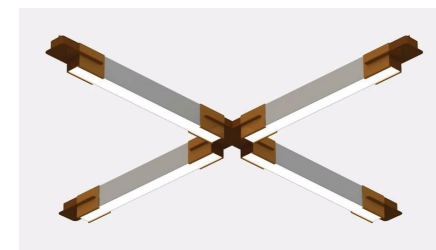

PLY23 CROSS DIRECT ONLY

The PLY23 Cross uses 2”X3” linears and uniquely designed brackets that allow for an easy “plug and play” installation.

ITEM NO.	DESCRIPTION
PLY23PFR60X60LT80WDMVWH40KRD-CR	24" L23/ 60" W x 60" L / DOWN ONLY/ CROSS
PLY23PFR108X108LT160WDMVWH40KRD-CR	48" L23/ 108" W x 108" L / DOWN ONLY/ CROSS
PLY23PFR156X156LT240WDMVWH30KRD-CR	72" L23/ 156" W x 156" L / DOWN ONLY/ CROSS
PLY23PFR204X204LT320WDMVWH30KRD-CR	96" L23/ 204" W x 204" L / DOWN ONLY/ CROSS

EM6 G120 OS2 D1MV 90CRI CCT1

Hanging Kits with 5 Wire 5 Ft Included.