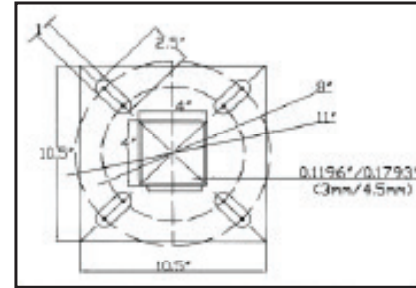

Template 4" Poles

Template 5" Poles

ITEM NO.	DESCRIPTION
TEN4	TENON TOP ADAPTER 4inX4in
TEN5	TENON TOP ADAPTER 5inX5in
TB2180	2 Light Straight Square Bullhorn / 43" Wide / 2.375" Tenon mount / Bronze
TB3120	3 Tenons at 120°
TBL3180	3 Tenons In-Line
TBL4180	4 Tenons In-Line
TB490	4" X 4" / 4 Light Square Bullhorn / Bronze
TC4	4" X 4" Square Pole Top Cap
TC5	5" X 5" Square Pole Top Cap
BC4	Anchor Bolt Cover for 4" x 4" Square Pole
BC5	Anchor Bolt Cover for 5" x 5" Square Pole
AB3/4X30	Anchor Bolt 0.75" x 30" X 0.75" with Nut and Washers (4 per pole)
AB1X36	Anchor Bolt 1" x 36" X 4" with Nut and Washers (4 per pole)
WM90	Wall Mount Vertical