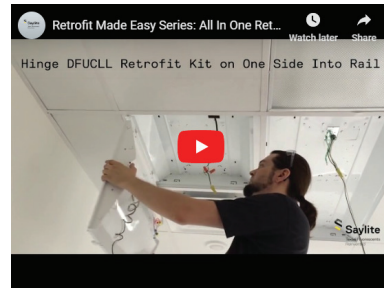

Consult for
Parabolic Retrofit Kit

Installs In Fluorescent
Troffer In Under 5 Minutes

LED TROFFER RETROFIT KIT

Designed to quickly convert a fluorescent troffer to a highly efficient LED light fixture. A durable gear tray installs quickly with four screws in minutes. LED arrays and drivers optimize performance and life with the heat sink of the gear tray.