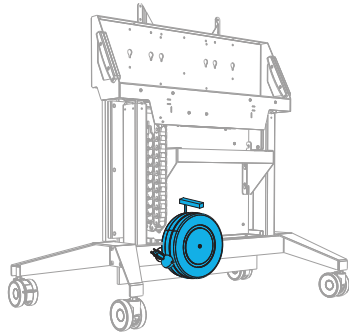

FIXED HEIGHT MOBILE STAND

Designed for Microsoft Surface Hub 2S 50"

FPS1/FH/MS/GG

Take control of creative, presentation and collaboration work spaces. Salamander's beautiful and highly functional FPS Series Mobile Stands offer superior ergonomics complimenting any display with improved productivity, unrivaled flexibility and lifetime value.

FIXED HEIGHT MOBILE STAND

Designed for Microsoft Surface Hub 2S 50"

FPS1/FH/MS/GG

FIXED HEIGHT MOBILE STAND

Designed for Microsoft Surface Hub 2S 50"

FPS1/FH/MS/GG

PRODUCT SPECIFICATIONS	Metric (mm)	US/Imperial Inches	SHIPPING DIMENSIONS	
Length	1215.2	47.84	1,575 mm	62 inch
Overall Height Range	1146.6 - 1796.6	45.14 - 70.7	914 mm	36 inch
Center of Screen Range of Travel	935.83 - 1585.5	36.83 - 62.42		
Depth	695.4	27.38	330 mm	13 inch
Weight	61.23 kg	135 lbs	64 kg	140 lbs
Max Load Capacity	79.38 kg	175 lbs		
UPC Number	634878400145			

CASTER WHEELS

4" (100mm) HD, non marking, brakes on two

FIXED HEIGHT MOBILE STAND

Designed for Microsoft Surface Hub 2S 50"

FPS1/FH/MS/GG

Cable Reel 30' Payout, 24" Tri-Tap Female End
FPSA/CR

Power Distribution Unit
SA/RM/PDU