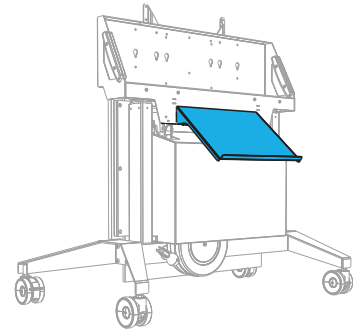

FIXED HEIGHT MOBILE STAND

Designed for Microsoft Surface Hub 2S 50"

FPS1/FH/MS/GG

Take control of creative, presentation and collaboration work spaces. Salamander's beautiful and highly functional FPS Series Mobile Stands offer superior ergonomics complimenting any display with improved productivity, unrivaled flexibility and lifetime value.

FIXED HEIGHT MOBILE STAND

Designed for Microsoft Surface Hub 2S 50"

FPS1/FH/MS/GG

FIXED HEIGHT MOBILE STAND

Designed for Microsoft Surface Hub 2S 50"

FPS1/FH/MS/GG

PRODUCT SPECIFICATIONS	Metric (mm)	US/Imperial Inches	SHIPPING DIMENSIONS	
Length	1215.2	47.84	1,575 mm	62 inch
Overall Height Range	1146.6 - 1796.6	45.14 - 70.7	914 mm	36 inch
Center of Screen Range of Travel	935.83 - 1585.5	36.83 - 62.42		
Depth	695.4	27.38	330 mm	13 inch
Weight	61.23 kg	135 lbs	64 kg	140 lbs
Max Load Capacity	79.38 kg	175 lbs		
UPC Number	634878400145			

CASTER WHEELS

4" (100mm) HD, non marking, brakes on two

FIXED HEIGHT MOBILE STAND

Designed for Microsoft Surface Hub 2S 50"

FPS1/FH/MS/GG

Cable Reel 30' Payout, 24" Tri-Tap Female End
FPSA/CR

Power Distribution Unit
SA/RM/PDU