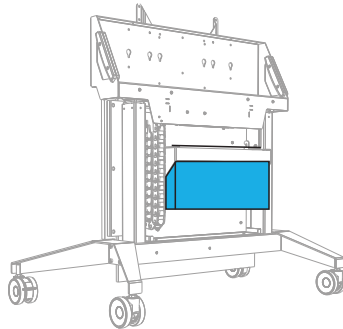

FIXED HEIGHT MOBILE STAND

Designed for Microsoft Surface Hub 2S 50"

FPS1/FH/MS/GG

Take control of creative, presentation and collaboration work spaces. Salamander's beautiful and highly functional FPS Series Mobile Stands offer superior ergonomics complimenting any display with improved productivity, unrivaled flexibility and lifetime value.

FIXED HEIGHT MOBILE STAND

Designed for Microsoft Surface Hub 2S 50"

FPS1/FH/MS/GG

FIXED HEIGHT MOBILE STAND

Designed for Microsoft Surface Hub 2S 50"

FPS1/FH/MS/GG

PRODUCT SPECIFICATIONS	Metric (mm)	US/Imperial Inches	SHIPPING DIMENSIONS	
Length	1215.2	47.84	1,575 mm	62 inch
Overall Height Range	1146.6 - 1796.6	45.14 - 70.7	914 mm	36 inch
Center of Screen Range of Travel	935.83 - 1585.5	36.83 - 62.42		
Depth	695.4	27.38	330 mm	13 inch
Weight	61.23 kg	135 lbs	64 kg	140 lbs
Max Load Capacity	79.38 kg	175 lbs		
UPC Number	634878400145			

CASTER WHEELS

4" (100mm) HD, non marking, brakes on two

FIXED HEIGHT MOBILE STAND

Designed for Microsoft Surface Hub 2S 50"

FPS1/FH/MS/GG

Cable Reel 30' Payout, 24" Tri-Tap Female End
FPSA/CR

Power Distribution Unit
SA/RM/PDU