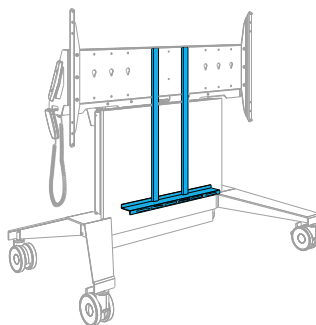

Speaker Bracket Kit
FPSA/SBK

© 2020 Microsoft. Microsoft, the Microsoft logo, Microsoft Surface, Surface, and the Microsoft Surface logo are trademarks of the Microsoft group of companies. All other trademarks are the property of their respective owners.