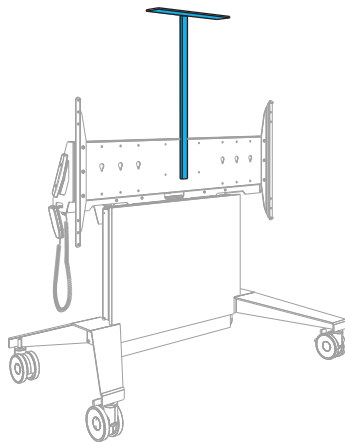

Cable Reel 30' Payout, 24" Tri-Tap Female End
FPSA/CR

Camera Mount Shelf
FPSA/CS