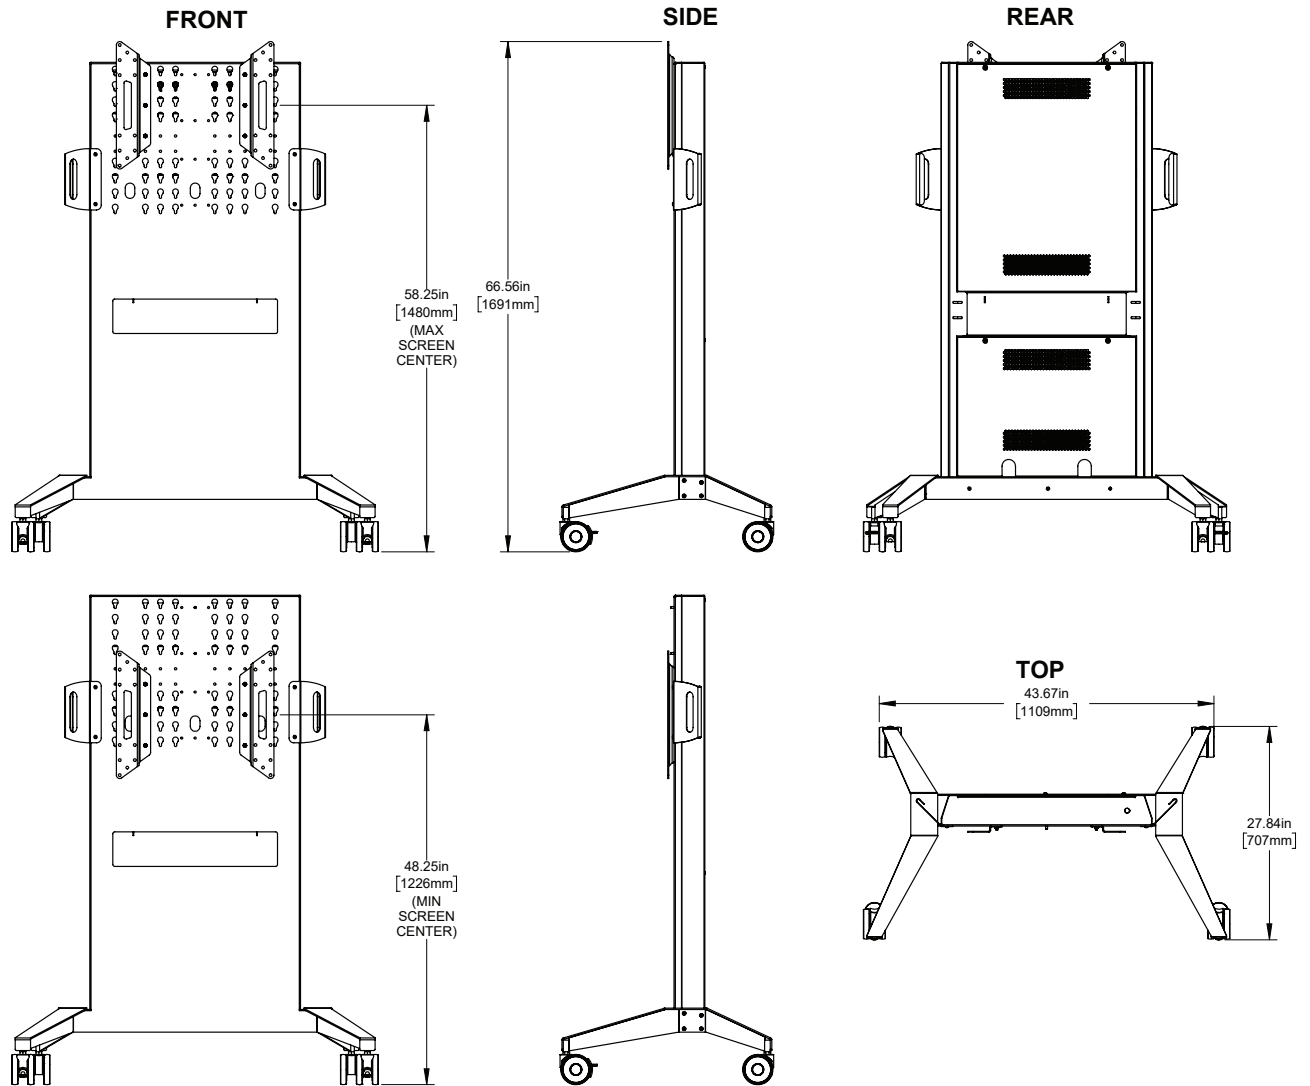

FIXED HEIGHT MOBILE STAND

Designed for Microsoft Surface Hub 2S 50"

FPS1/FH/MS/GG

Take control of creative, presentation and collaboration work spaces. Salamander's beautiful and highly functional FPS Series Mobile Stands offer superior ergonomics complimenting any display with improved productivity, unrivaled flexibility and lifetime value.

A stylish, sleek and compact design moves easily between spaces. A thoughtful range of accessories provides even more utility and an improved user experience.

- Mobile stand for interactive display / touchscreen panel
- Compatible with most large displays including 70" Screens and Microsoft Surface Hub 2S, see VESA pattern and weight limits.
- Ergonomic design. Adjustable height positioning (during set-up) provides best possible ergonomics and viewing
- ADA complaint design
- Superior mobility. High quality commercial grade locking casters and integrated handles provide easy maneuverability and transport
- Fully concealed cable management allows clean, secure and uncluttered installation
- Range of travel, Center of screen : Min- 48.28" (1226 mm) and Max 58.28 (1480 mm)
- Internal storage for rack mounted (2RU) electronic components, peripherals and accessories
- Durable construction. Made in USA of powder coated steel
- Options available for peripheral equipment mounting, retractable cable reel, keyboard tray and more
- Limited Lifetime Warranty

FIXED HEIGHT MOBILE STAND

Designed for Microsoft Surface Hub 2S 50"

FPS1/FH/MS/GG

FIXED HEIGHT MOBILE STAND

Designed for Microsoft Surface Hub 2S 50"

FPS1/FH/MS/GG

PRODUCT SPECIFICATIONS	Metric (mm)	US/Imperial Inches	SHIPPING DIMENSIONS	
Length	1215.2	47.84	1,575 mm	62 inch
Overall Height Range	1146.6 - 1796.6	45.14 - 70.7	914 mm	36 inch
Center of Screen Range of Travel	935.83 - 1585.5	36.83 - 62.42		
Depth	695.4	27.38	330 mm	13 inch
Weight	61.23 kg	135 lbs	64 kg	140 lbs
Max Load Capacity	79.38 kg	175 lbs		
UPC Number	634878400145			