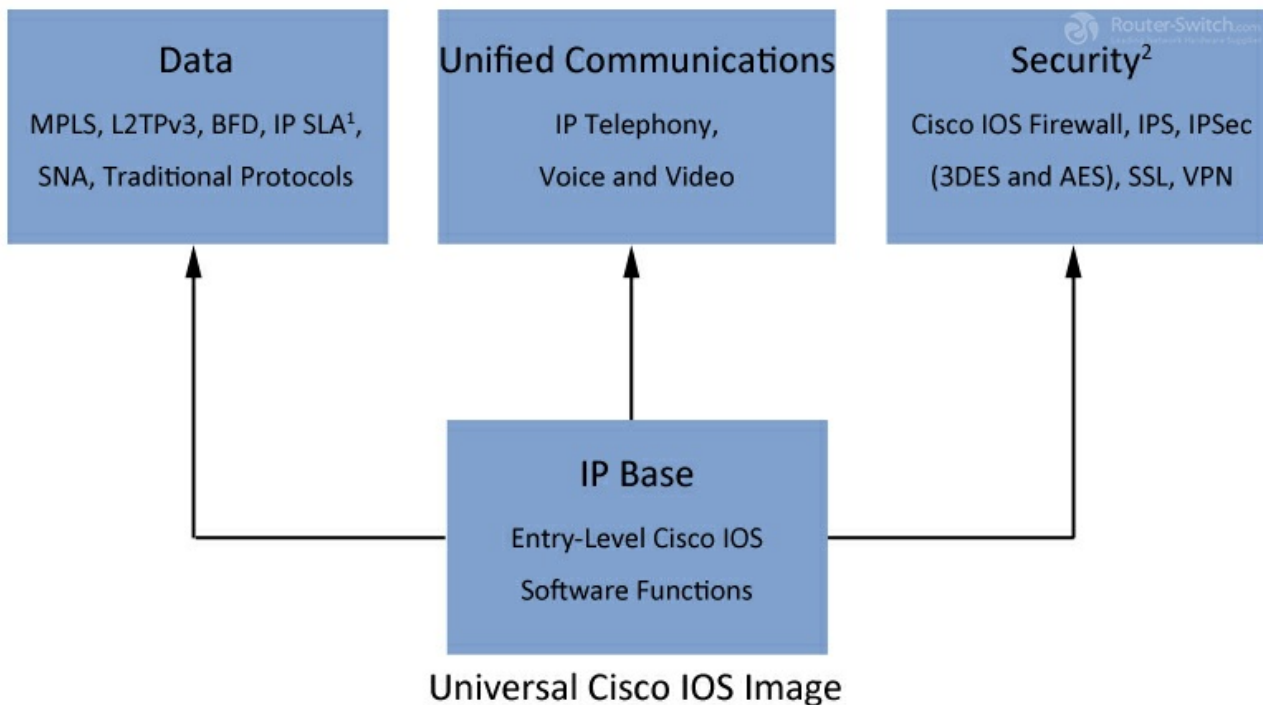

## Overview

Cisco 1900 Series IOS Software Technology Package License - L-SL-19-DATA-K9= Data E-Delivery PAK for Cisco 1921, Cisco 1941 routers.

### Product Details

This license will be shipped via E-Delivery after payment.

Figure 1 shows the Cisco IOS Software packaging model for the Cisco 3900, 2900, and 1900 Series Integrated Services Routers.

<sup>1</sup>IP SLA Responder is available with IP Base. Most other IP SLA Features are available in all the three higher package (Data, UC, Security) with these exceptions:

1. IP SLAs RTP Based VOIP Operation - UC only
2. IP SLA VoIP Gatekeeper Delay Monitoring - UC only
3. IP SLAs LSP Health Monitor - DATA only

<sup>2</sup>Security license is also offered in NPE version that maps to the universal image with No Payload Encryption.

Cisco ISRs deliver innovative technologies running on the industry-leading Cisco IOS Software.