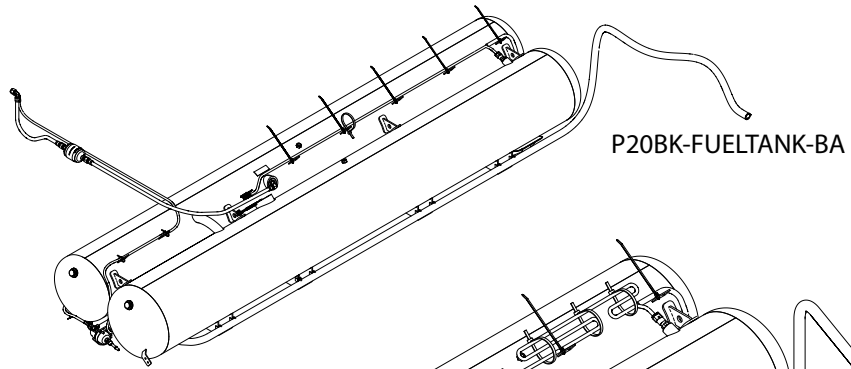

P20BK-FUELTANK-BA