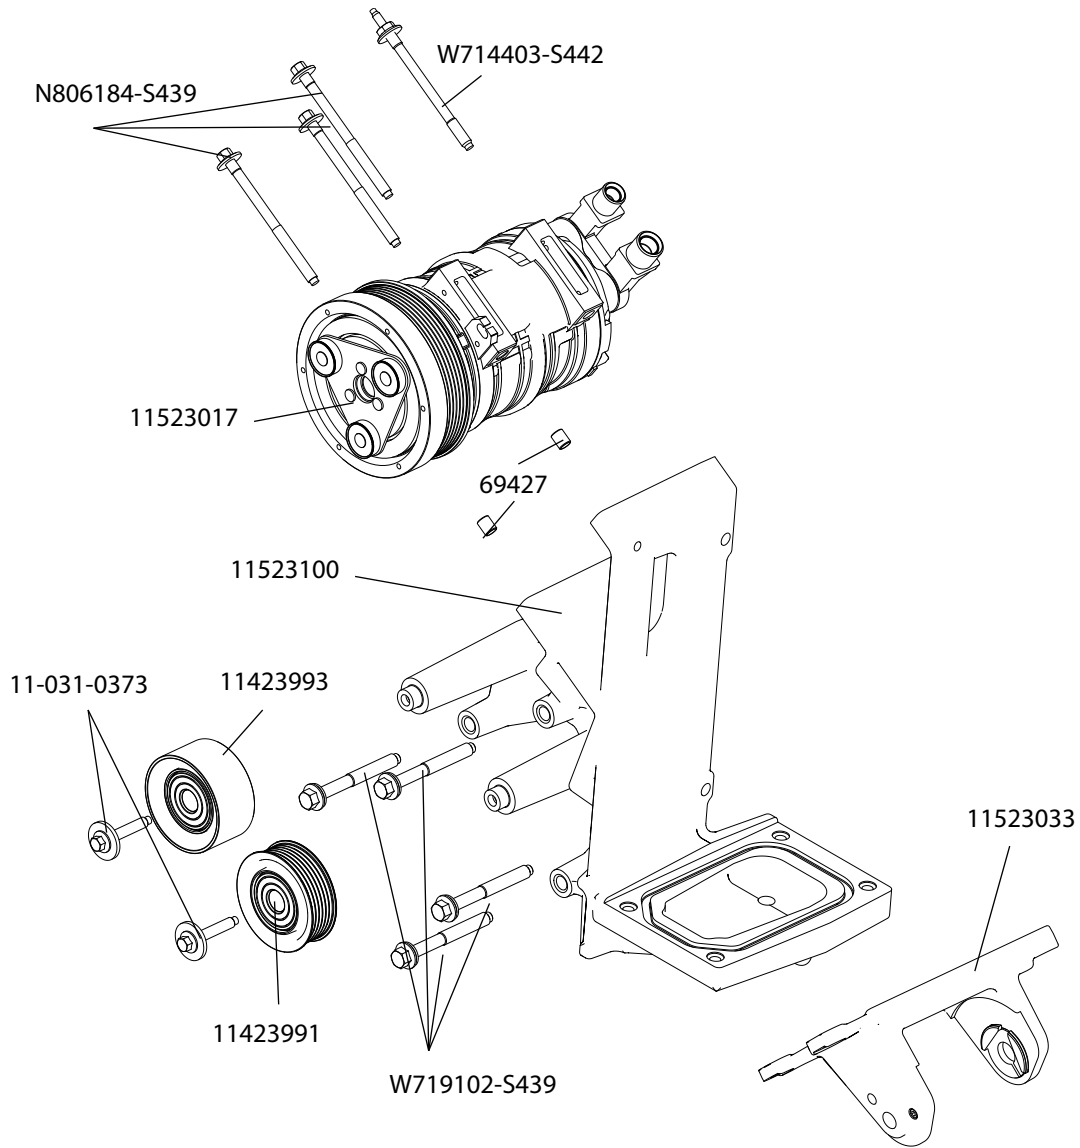

Drawing Number: P20BK-01B4-06-AB

** Part is available by production part number				
2nd Sheave with Dual AC NO Air Pump		Drawing Number: P20BK-01B406-AB		
Service Kit Number	Description	Production Number	Qty. in Kit	Qty. in Assembly
**	STUD, M8 X 1.25 X 103 and M6 X 1 X 13 HEX FLANGE 8	W714403-S442	1	1
**	BOLT, M8 X 1.25 X 113.5 HEX FLANGE 9	N806184-S439	3	3
11523017	SERVICE - GEN 5 2ND SHEAVE A/C COMPRESSOR	103-67329	1	1
**	DOWEL PIN, 10MM	69427	2	2
11523100	SERVICE - GEN 5 2ND SHEAVE BRACKET, W/ A/C AND AIR PUMP	P20BK-03E010-DB	1	1
11423993	SERVICE - 2ND SHEAVE ACCESSORY DRIVE BEARING	1026497	2	2
11423991	SERVICE - 1026494 1ST SHEAVE ACCESSORY DRIVE PULLEY	1026494	1	1
**	Bolt - M8 X 1.25 X 45	11-031-0373	2	2
**	BOLT&WSHR M10X85	W719102-S439	4	4
11523033	SERVICE - GEN 5 LH ENGINE MOUNT BRACKET - NO AIR PUMP	LC44-6B033-AA	1	1