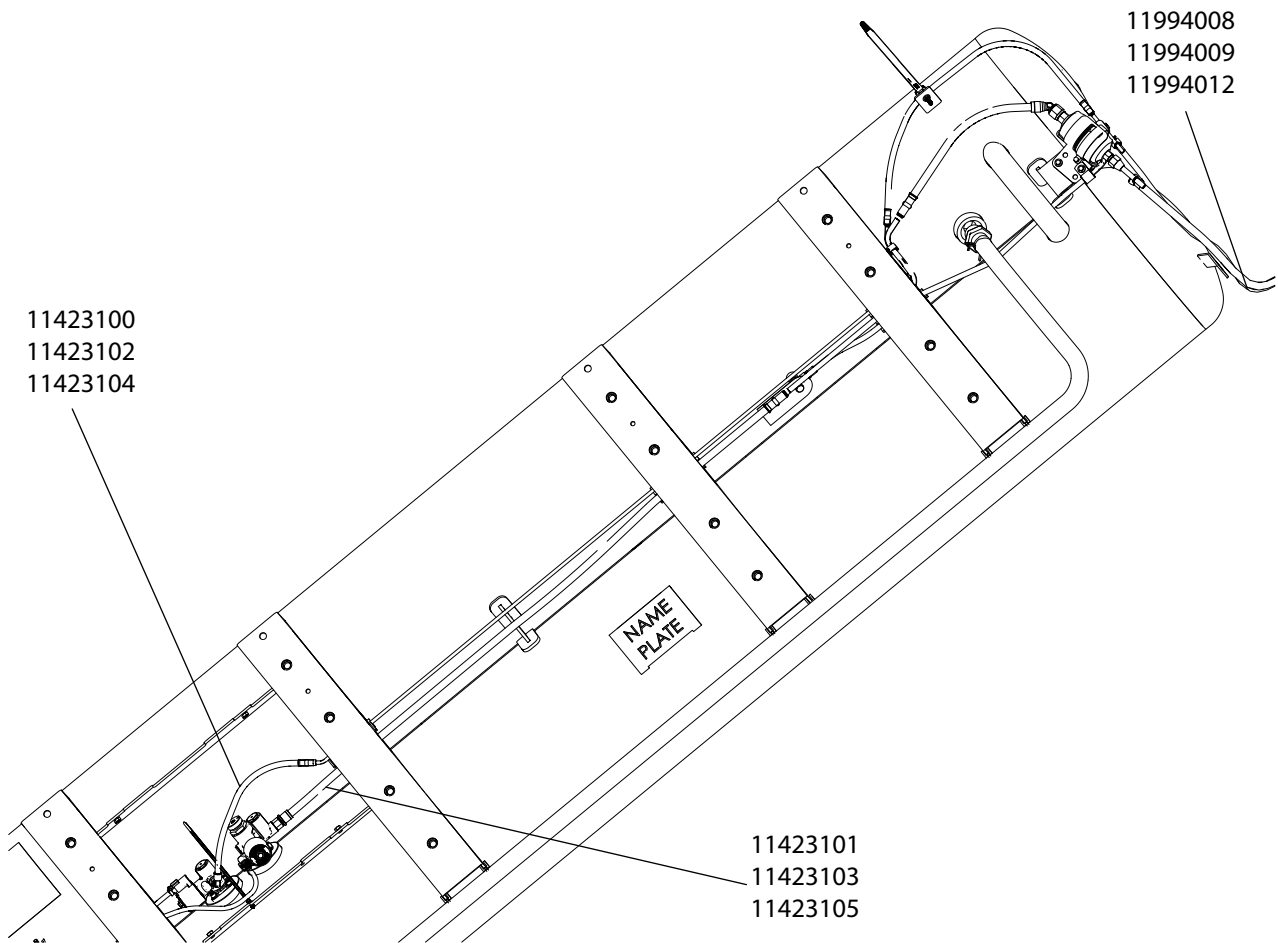

Drawing Number: P20BK-01B418-AA