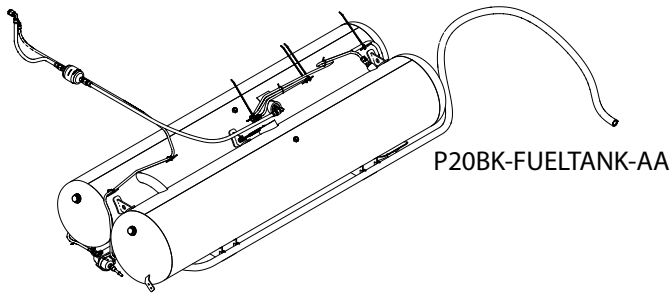

P20BK-FUELTANK-AA