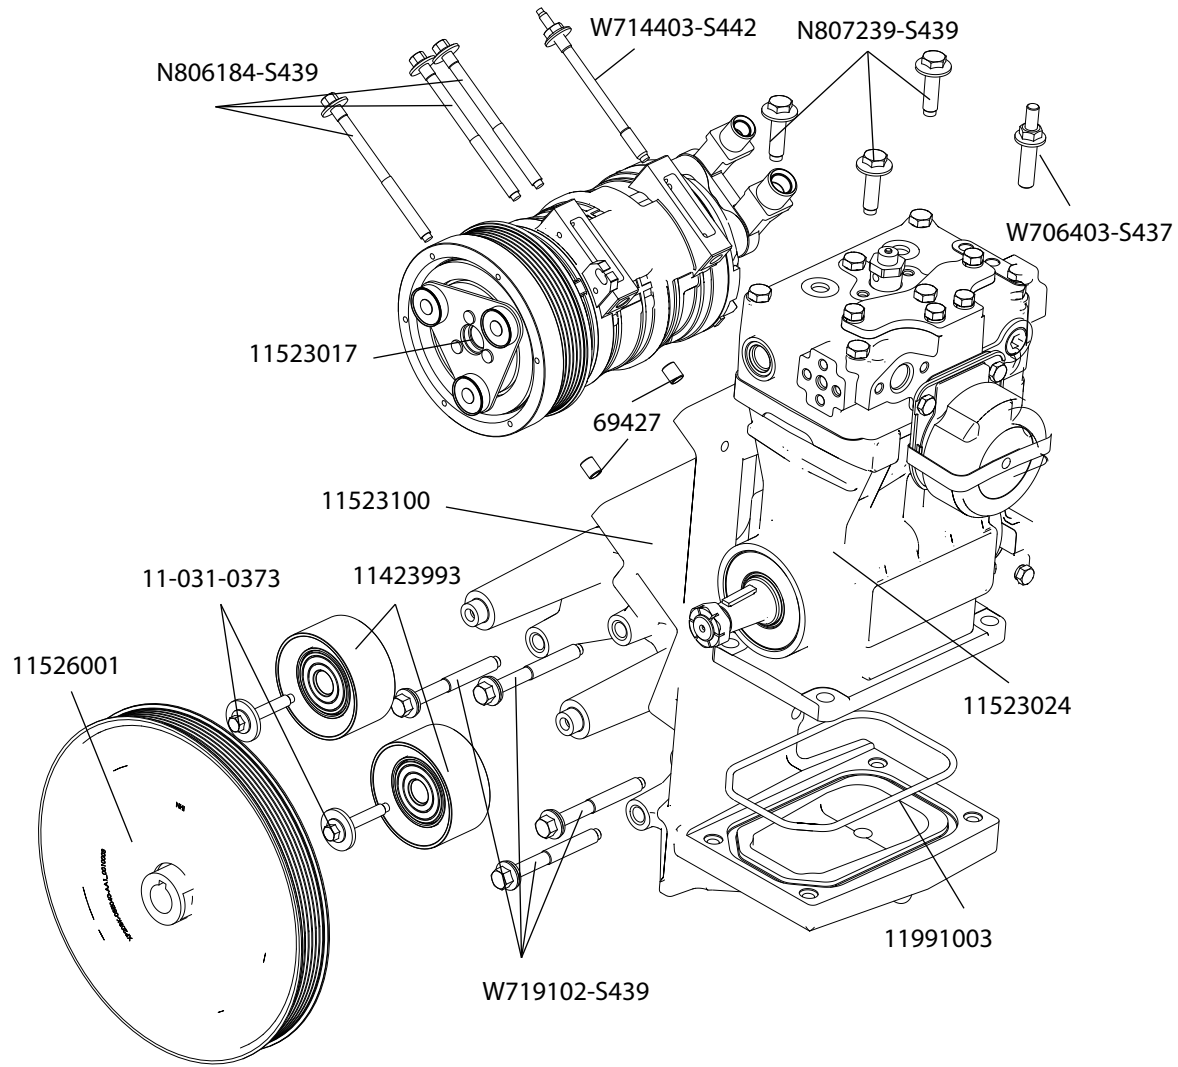

Drawing Number: P20BK-01B405-AB

2nd Sheave with Dual AC with Air Pump		Drawing Number: P20BK-01B405-AB		
Service Kit Number	Description	Production Number	Qty. in Kit	Qty. in Assembly
**	BOLT,M10X1.5X36.5 HEX FLANGE HEAD PILOT	N807239-S439	1	3
**	STUD, M10 X 1.5 X 35 + M8 X 1.25 X 16	W706403-S437	1	1
**	BOLT, M8 X 1.25 X 113.5 HEX FLANGE 9	N806184-S439	1	3
**	STUD, M8 X 1.25 X 103 and M6 X 1 X 13 HEX FLANGE 8	W714403-S442	1	1
11523017	SERVICE - GEN 5 2ND SHEAVE A/C COMPRESSOR	103-67329	1	1
**	DOWEL PIN, 10MM	69427	1	2
11523100	SERVICE - GEN 5 2ND SHEAVE BRACKET, W/ A/C AND AIR PUMP	P20BK-03E010-DB	1	1
11523024	SERVICE - GEN 5 AIR PUMP ASSEMBLY	K191596-A	1	1
11423993	SERVICE - 2ND SHEAVE ACCESSORY DRIVE BEARING	1026497	1	2
**	Bolt - M8 X 1.25 X 45	11-031-0373	1	2
11526001	SERVICE - GEN 5 AIR PUMP PULLEY	P20BK-03E040-AA	1	2
**	BOLT&WSHR M10X85	W719102-S439	1	4
11991003	SERVICE - O-RING 5-1/2 ID X .210 VITON	568-357_VT75	1	1