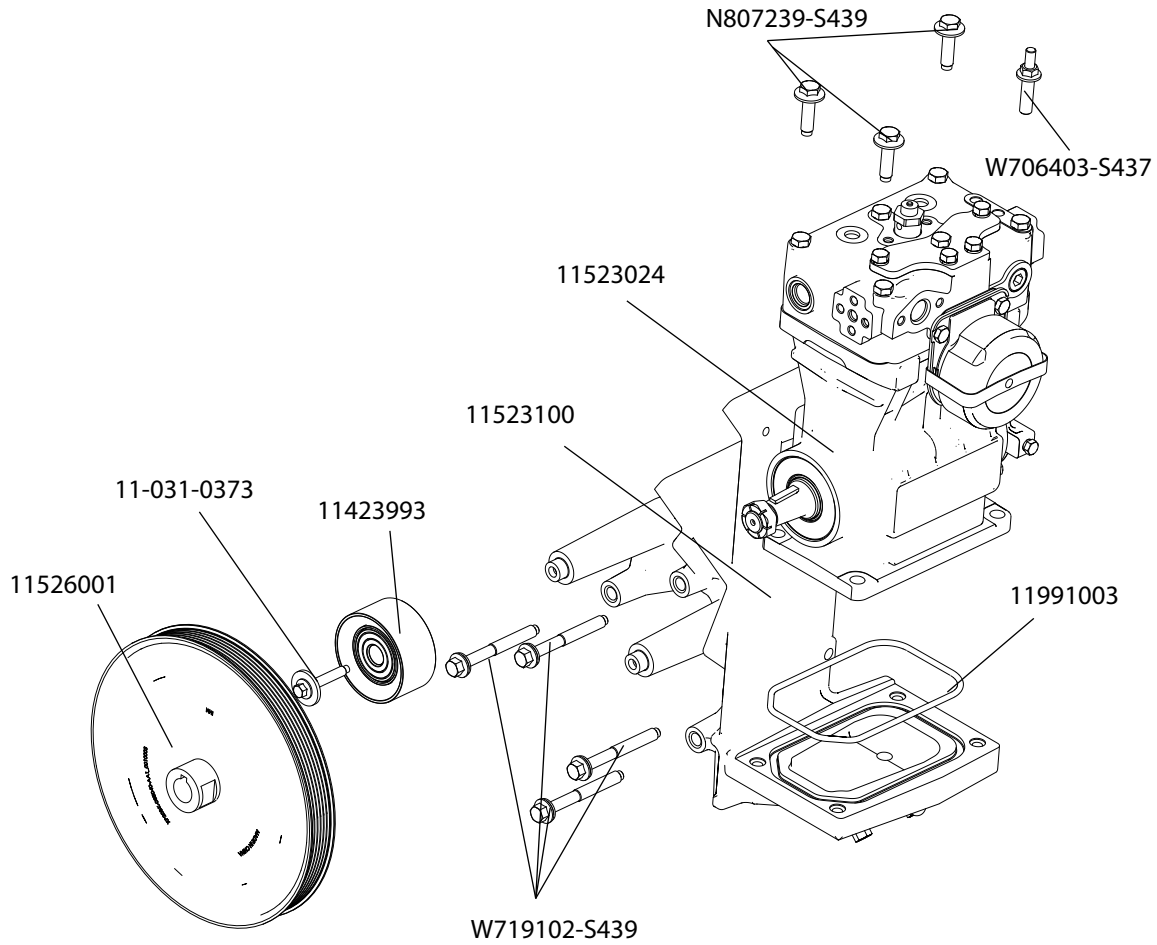

Drawing Number: P20BK-01B407-AA

** Part is available by production part number				
2nd Sheave with No AC with Air Pump		Drawing Number: P20BK-01B407-AA		
Service Kit Number	Description	Production Number	Qty. in Kit	Qty. in Assembly
**	BOLT,M10X1.5X36.5 HEX FLANGE HEAD PILOT	N807239-S439	1	1
**	STUD, M10 X 1.5 X 35 + M8 X 1.25 X 16	W706403-S437	1	3
11523024	SERVICE - GEN 5 AIR PUMP ASSEMBLY	K191596-A	1	1
11523100	SERVICE - GEN 5 2ND SHEAVE BRACKET, W/ A/C AND AIR PUMP	P20BK-03E010-DB	1	1
11423993	SERVICE - 2ND SHEAVE ACCESSORY DRIVE BEARING	1026497	1	1
**	Bolt - M8 X 1.25 X 45	11-031-0373	1	1
11526001	SERVICE - GEN 5 AIR PUMP PULLEY	P20BK-03E040-AA	1	2
**	BOLT&WSHR M10X85	W719102-S439	1	4
11991003	SERVICE - O-RING 5-1/2 ID X .210 VITON	568-357_VT75	1	1