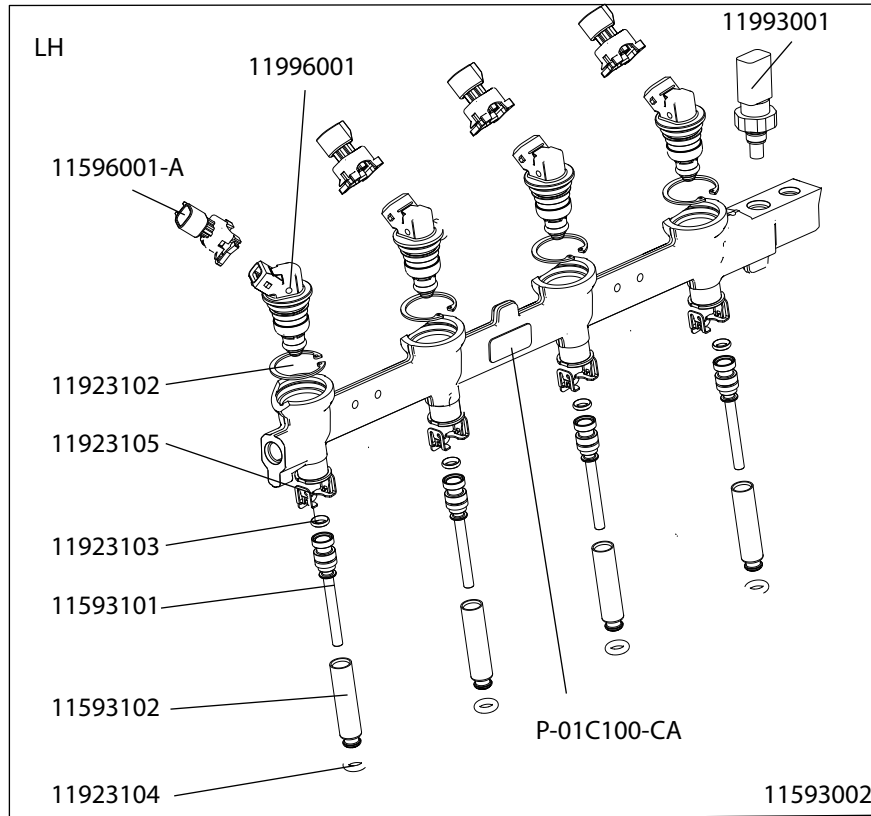

W500215-S439

11523026

11523028

W715782-S439

** Part is available by production part number

Air Pump and Bracket

Drawing Number: P20BK-01B410-AA

Service Kit Number	Description	Production Number	Qty. in Kit	Qty. in Assembly
**	BOLT,M10X1.5X36.5 HEX FLANGE HEAD PILOT	N807239-S439	1	3
**	STUD, M10 X 1.5 X 35 + M8 X 1.25 X 16	W706403-S437	1	1
11526001	SERVICE - GEN 5 AIR PUMP PULLEY	P20BK-03E040-AA	1	1
11523024	SERVICE - GEN 5 AIR PUMP ASSEMBLY	K191596-A	1	1
11991003	SERVICE - O-RING 5-1/2 ID X .210 VITON	568-357_VT75	1	1
**	Bolt, M10 x 1.5 x 38	W704295-S439	1	2
11523028	SERVICE - GEN 5 AIR PUMP SUPPORT BRACE	P20BK-03E010-CA	1	1
**	Bolt, M10 x 1.5 x 40	W715782-S439	1	2
11523025	SERVICE - GEN 5 AIR PUMP OIL RETURN LINE	P20BK-03B011-AA	1	1
11523026	SERVICE - GEN 5 AIR PUMP OIL FEED LINE	P20BK-03B010-AA	1	1
11923031	SERVICE - ADAPTER 1/8 PIPE TO 1/4 TUBE BRASS	4FTXB	1	1
**	Elbow, Oil return, 90 deg, ISO 11926	11-126-0678	1	1
**	Fitting, oil return, straight, ISO 11926	11-126-0677	1	1
**	Bolt, M6X1X30	W500215-S439	1	3
**	CLAMP, 1/4" EPDM CUSH 304 SS	11-054-0158	1	1
11523027	SERVICE - GEN 5 LH COIL PACK	P20BK-03G001-AA	1	1
**	Bolt, M5 x 0.8 X 16	11-031-0634	1	1
11523033-WAP	SERVICE - GEN 5 LH ENGINE MOUNT BRACKET - W/ AIR PUMP	NC44-6B033-GA	1	1