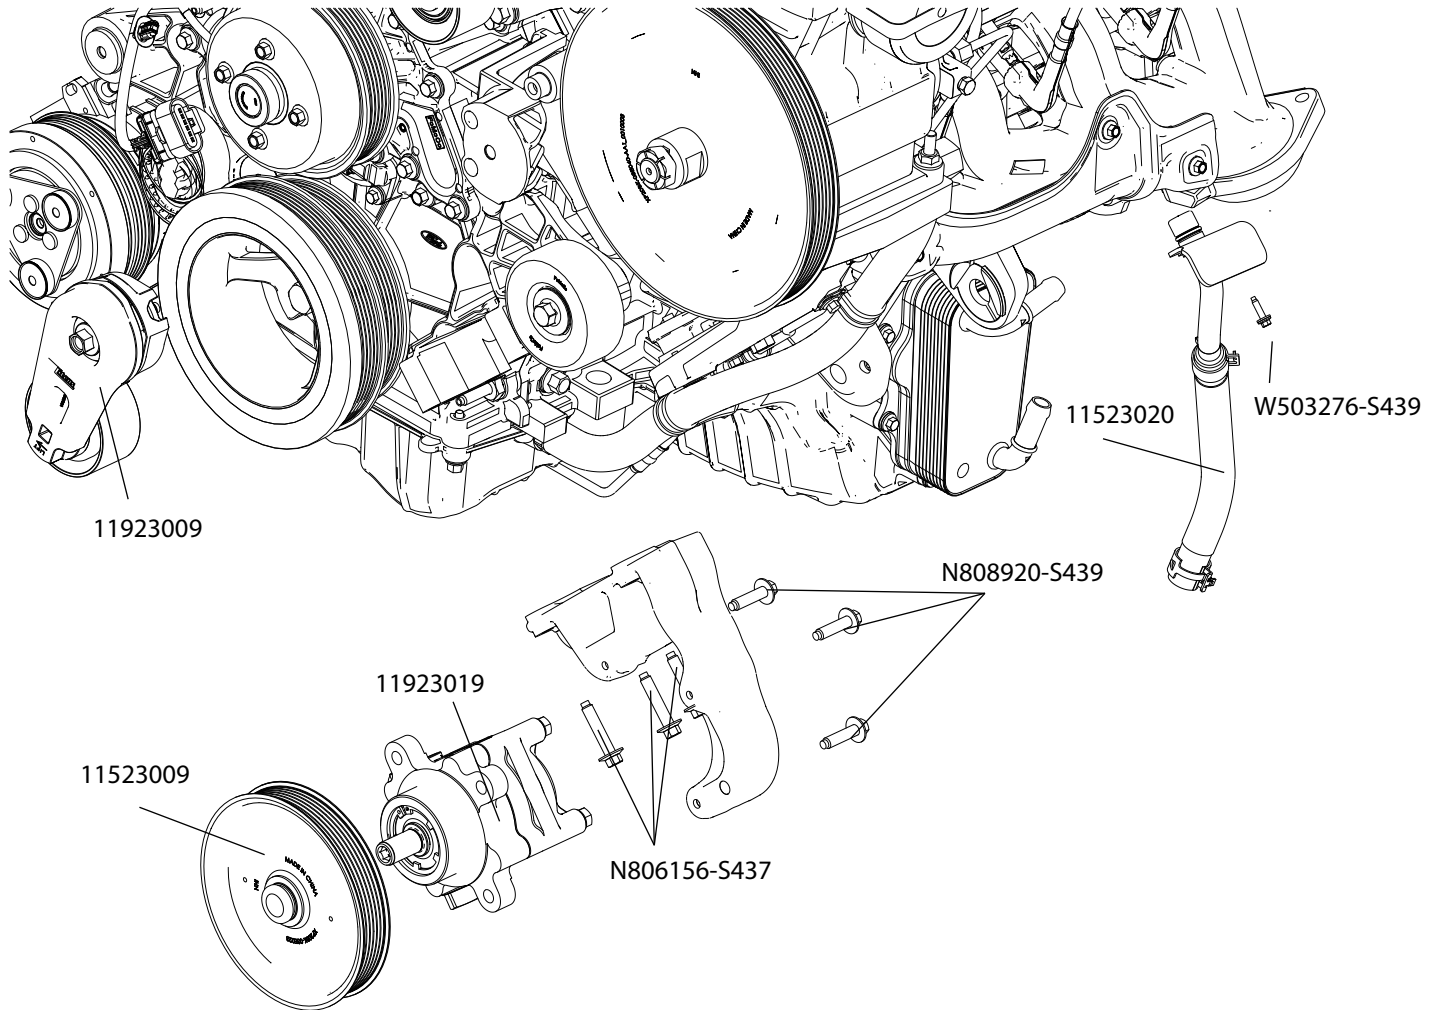

Drawing Number: P20BK-01B409-AB

** Part is available by production part number				
Tensioner and Power Steering Pump		Drawing Number: P20BK-01B409-AB		
Service Kit Number	Description	Production Number	Qty. in Kit	Qty. in Assembly
11923009	SERVICE - 2ND SHEAVE TENSIONER	1026499	1	1
**	Bolt - M8 X 1.25 X 41	N806156-S437	1	3
**	Bolt - M8 X 33	N808920-S439	1	3
11923019	SERVICE - POWER STEERING PUMP	P11BB-03E021-AA	1	3
11523009	SERVICE - GEN 5 POWER STEERING PUMP PULLEY	P20BK-03E023-AA	1	1
11523020	SERVICE - GEN 5 ENGINE OIL COOLER SUPPLY LINE (ENGINE TO COOLER)	LC2E-6N734-KB	1	1