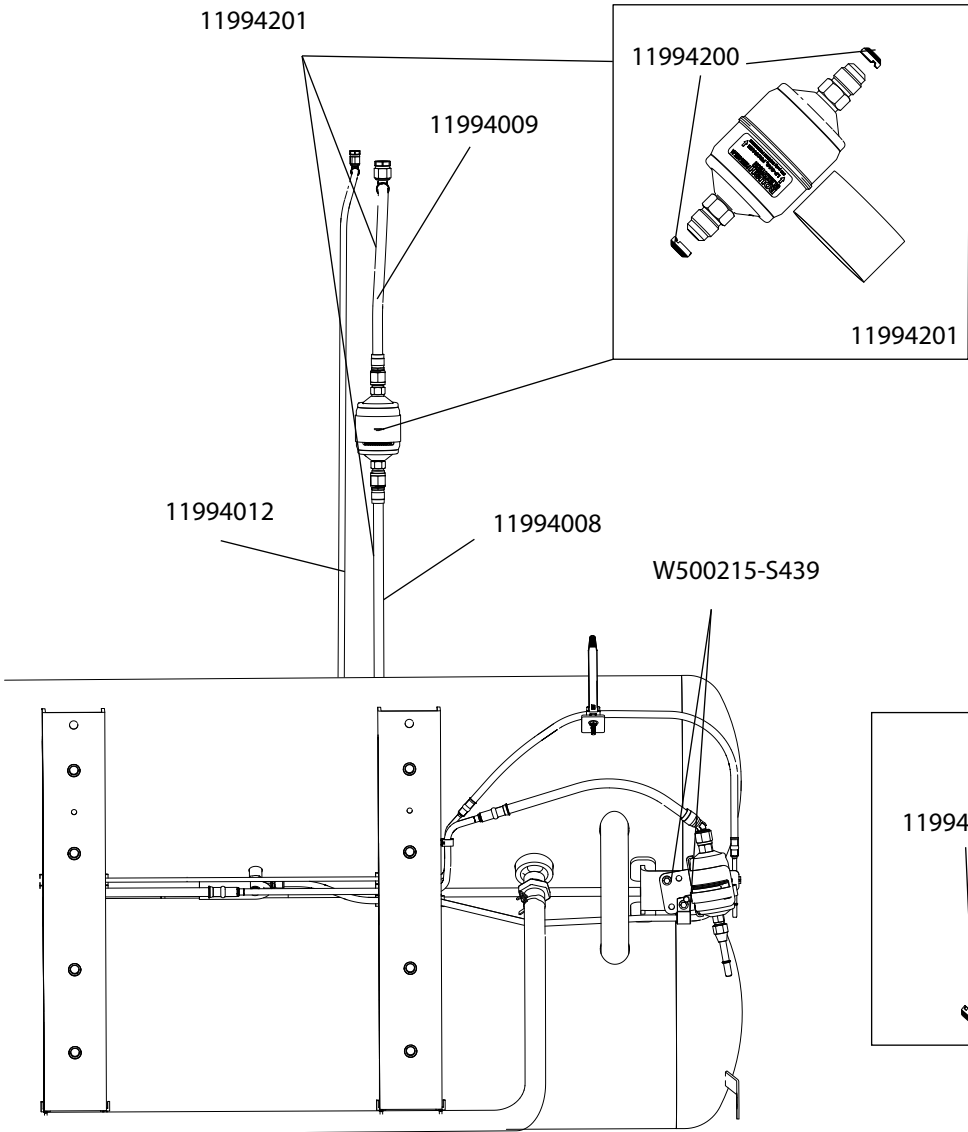

Drawing Number: P20BK-01B417-AA