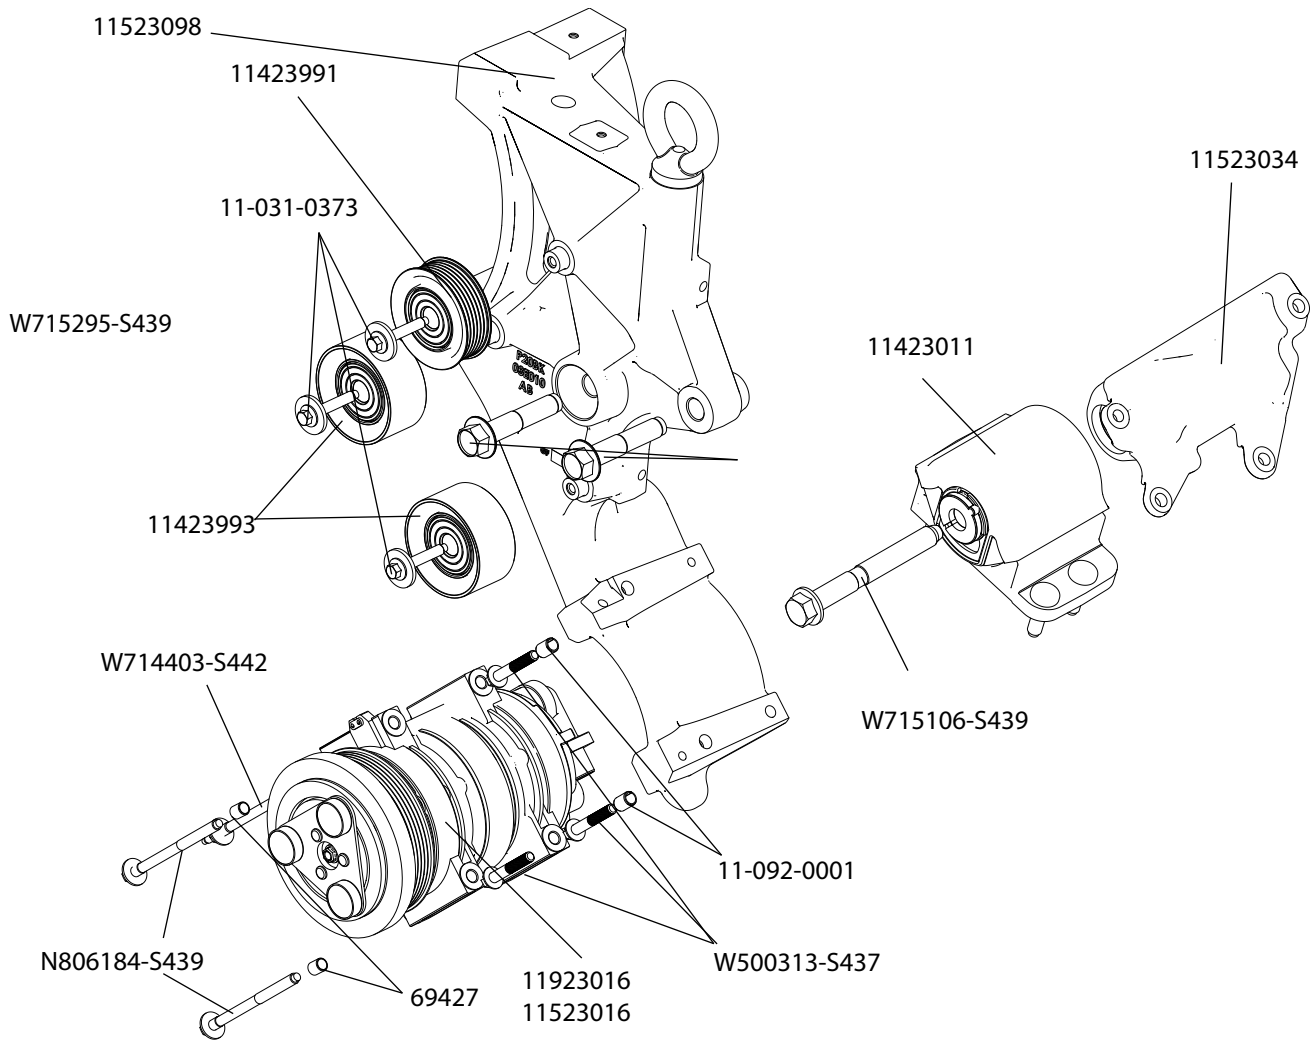

Drawing Number: P20BK-01B403-AC

1st Sheave with Dual AC		Drawing Number: P20BK-01B403-AC		
Service Kit Number	Description	Production Number	Qty. in Kit	Qty. in Assembly
11523098	SERVICE - GEN 5 ALTERNATOR BRACKET	P20BK-03E010-AC	1	1
11423991	SERVICE - 1026494 1ST SHEAVE ACCESSORY DRIVE PULLEY	1026494	1	1
**	Bolt - M8 X 1.25 X 45	11-031-0373	1	3
11423993	SERVICE - 2ND SHEAVE ACCESSORY DRIVE BEARING	1026497	1	1
**	BOLT, M16 X 2 X 75 HEX FLANGE 10	W715295-S439	1	2
**	STUD, M8 X 1.25 X 103 and M6 X 1 X 13 HEX FLANGE 8	W714403-S442	1	1
**	BOLT, M8 X 1.25 X 113.5 HEX FLANGE 9	N806184-S439	1	2
11923016	SERVICE - 1ST SHEAVE A/C COMPRESSOR	10044199	1	1
11523016	SERVICE - GEN 5 1ST SHEAVE A/C COMPRESSOR	103-56634	1	1
**	DOWEL PIN, 10MM	69427	1	2
**	BOLT, M8X1.25X50	W500313-S437	1	3
**	PIN-HOLLOW_DOWEL	11-092-0001	1	1
11523034	SERVICE - GEN 5 RH ENGINE MOUNT BRACKET	LC44-6046-A	1	2
11423011	SERVICE - ISOLATOR ASSY RH ENGINE MOUNT	10043515-C	1	1
**	BOLT, M18 X 2.5 X 147	W715106-S439	1	1
** Part is available by production part number