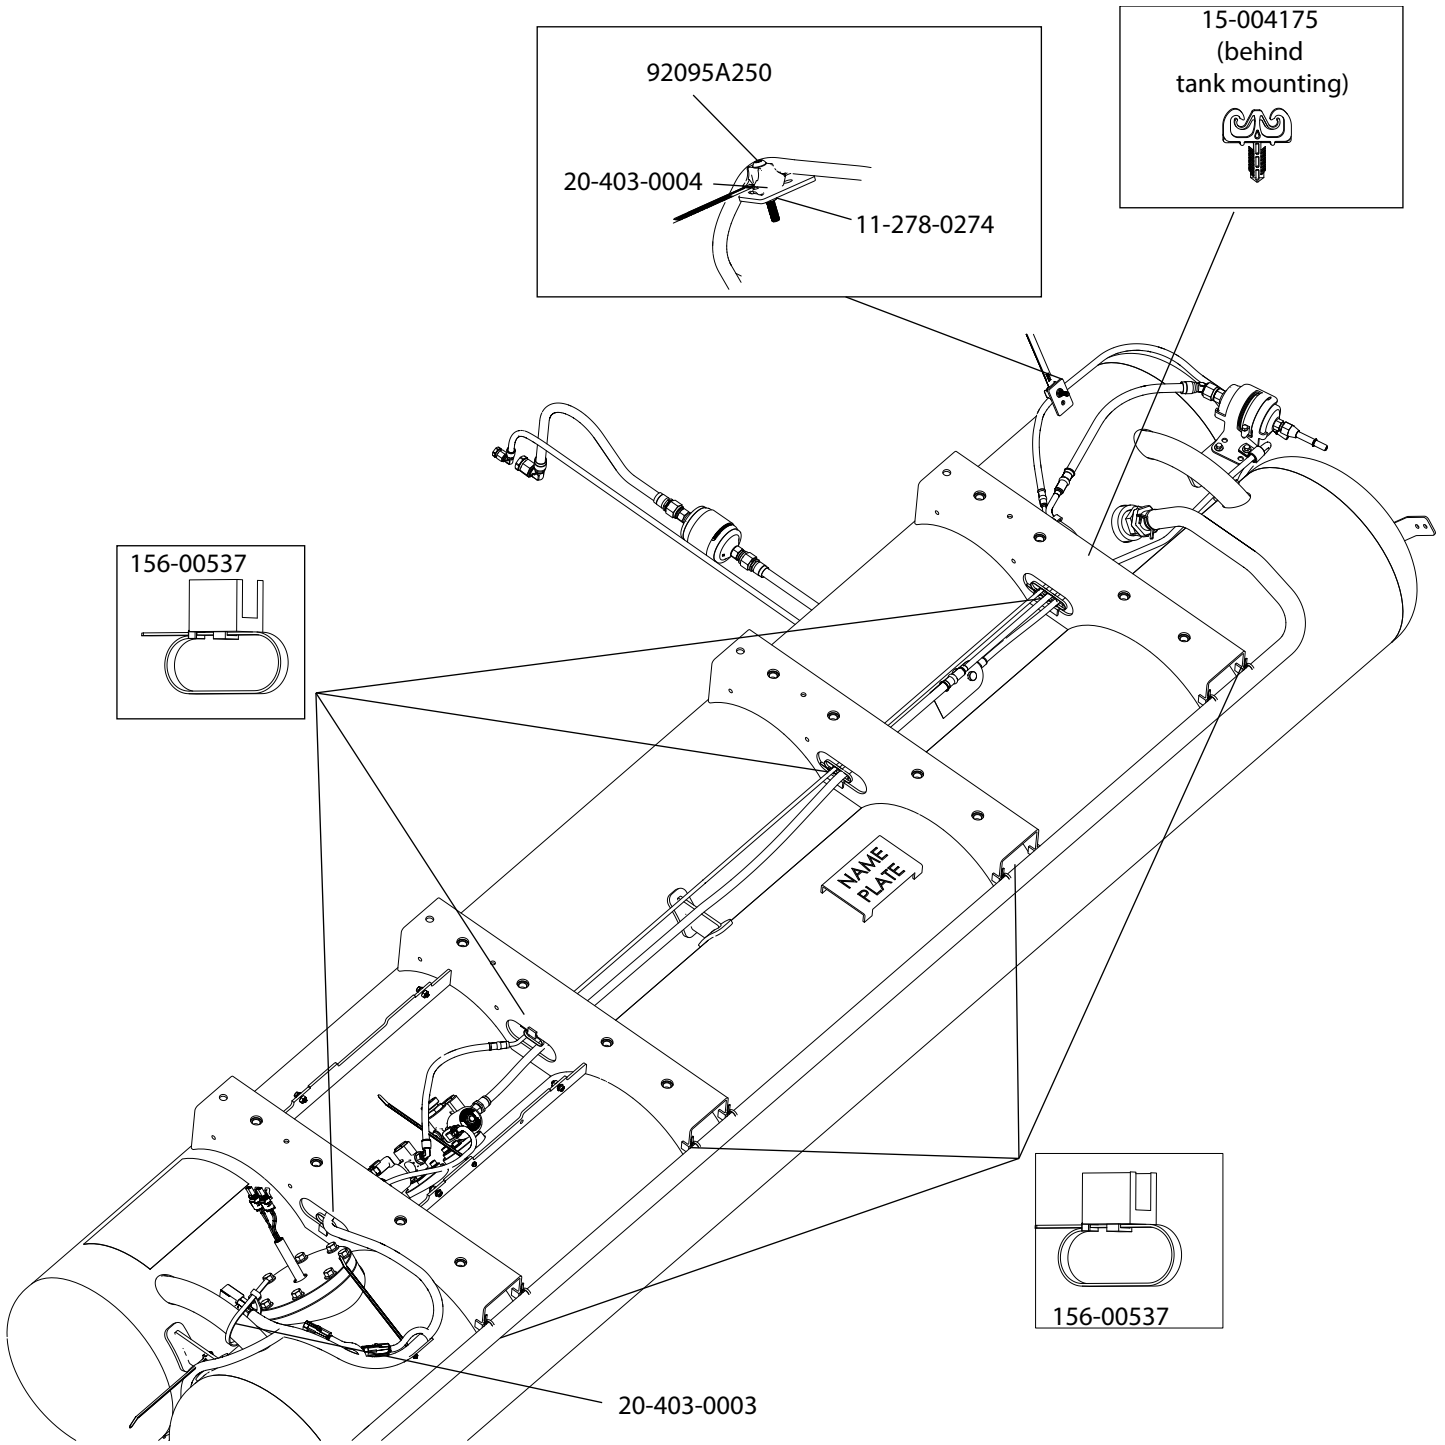

Drawing Number: P20-BK01B420-AA