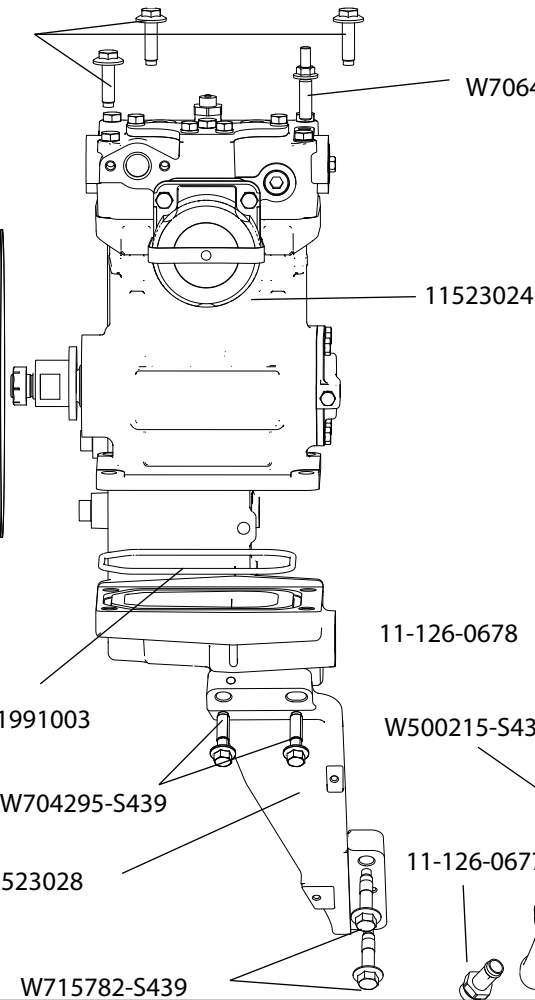

N807239-S439

Drawing Number: P20BK-01B410-AA

11526001

W706403-S437

11-031-0634

11923031

11523027

11523025

11-126-0678

11-054-0158

11523033-WAP

11991003

W500215-S439

11-054-0182

W704295-S439

11-126-0677

W500215-S439

11523026

11523028

W715782-S439

** Part is available by production part number

Air Pump and Bracket

Drawing Number: P20BK-01B410-AA

Service Kit Number	Description	Production Number	Qty. in Kit	Qty. in Assembly
**	BOLT,M10X1.5X36.5 HEX FLANGE HEAD PILOT	N807239-S439	1	3
**	STUD, M10 X 1.5 X 35 + M8 X 1.25 X 16	W706403-S437	1	1
11526001	SERVICE - GEN 5 AIR PUMP PULLEY	P20BK-03E040-AA	1	1
11523024	SERVICE - GEN 5 AIR PUMP ASSEMBLY	K191596-A	1	1
11991003	SERVICE - O-RING 5-1/2 ID X .210 VITON	568-357_VT75	1	1
**	Bolt, M10 x 1.5 x 38	W704295-S439	1	2
11523028	SERVICE - GEN 5 AIR PUMP SUPPORT BRACE	P20BK-03E010-CA	1	1
**	Bolt, M10 x 1.5 x 40	W715782-S439	1	2
11523025	SERVICE - GEN 5 AIR PUMP OIL RETURN LINE	P20BK-03B011-AA	1	1
11523026	SERVICE - GEN 5 AIR PUMP OIL FEED LINE	P20BK-03B010-AA	1	1
11923031	SERVICE - ADAPTER 1/8 PIPE TO 1/4 TUBE BRASS	4FTXB	1	1
**	Elbow, Oil return, 90 deg, ISO 11926	11-126-0678	1	1
**	Fitting, oil return, straight, ISO 11926	11-126-0677	1	1
**	Bolt, M6X1X30	W500215-S439	1	3
**	CLAMP, 1/4" EPDM CUSH 304 SS	11-054-0158	1	1
11523027	SERVICE - GEN 5 LH COIL PACK	P20BK-03G001-AA	1	1
**	Bolt, M5 x 0.8 X 16	11-031-0634	1	1
11523033-WAP	SERVICE - GEN 5 LH ENGINE MOUNT BRACKET - W/ AIR PUMP	NC44-6B033-GA	1	1