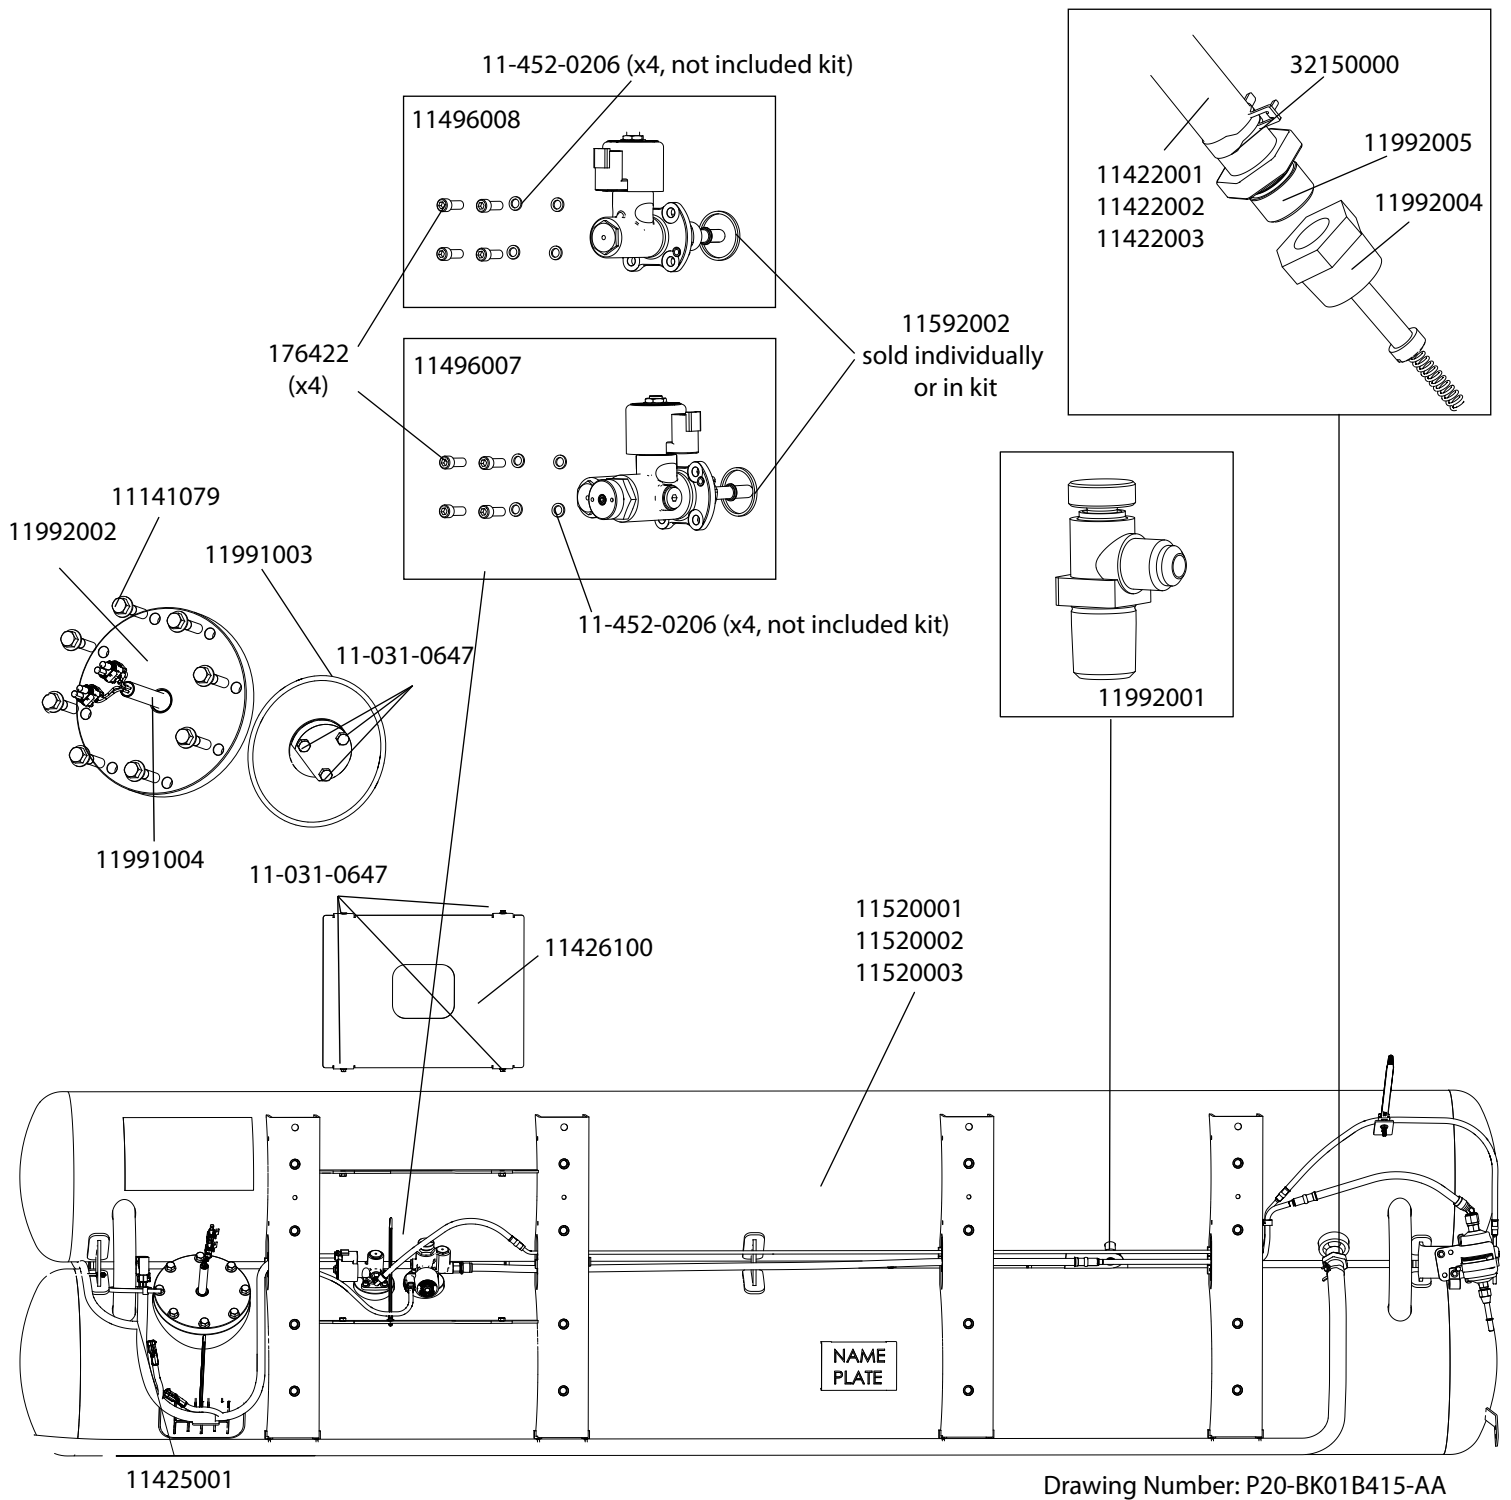

Tank Components

P20BK-FUELTANK-AA

P20BK-FUELTANK-BA

P20BK-FUELTANK-CA

Drawing Number: P20BK-01B421-AA

Complete Tank Assemblies			P20BK-01B421-AA		
Service Kit Number	Description	Production Number	Description	Qty. in Kit	Qty. in Assembly
11520001	SERVICE - BB STANDARD RANGE SERVICE TANK	P20BK-FUELTANK-AA	TANK & LINE ASSEMBLY - STD RANGE	1	1
11520002	SERVICE - BB EXTENDED RANGE SERVICE TANK	P20BK-FUELTANK-BA	TANK & LINE ASSEMBLY - EXT RANGE	1	1
11520003	SERVICE - BB 53" RANGE SERVICE TANK	P20BK-FUELTANK-CA	TANK & LINE ASSEMBLY - 53"	1	1