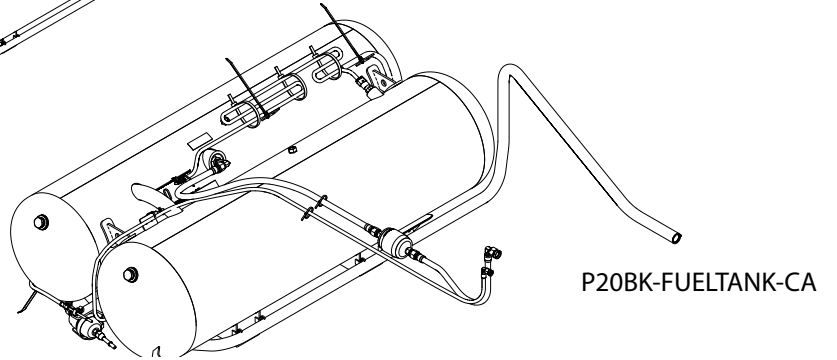

P20BK-FUELTANK-CA

Drawing Number: P20BK-01B421-AA