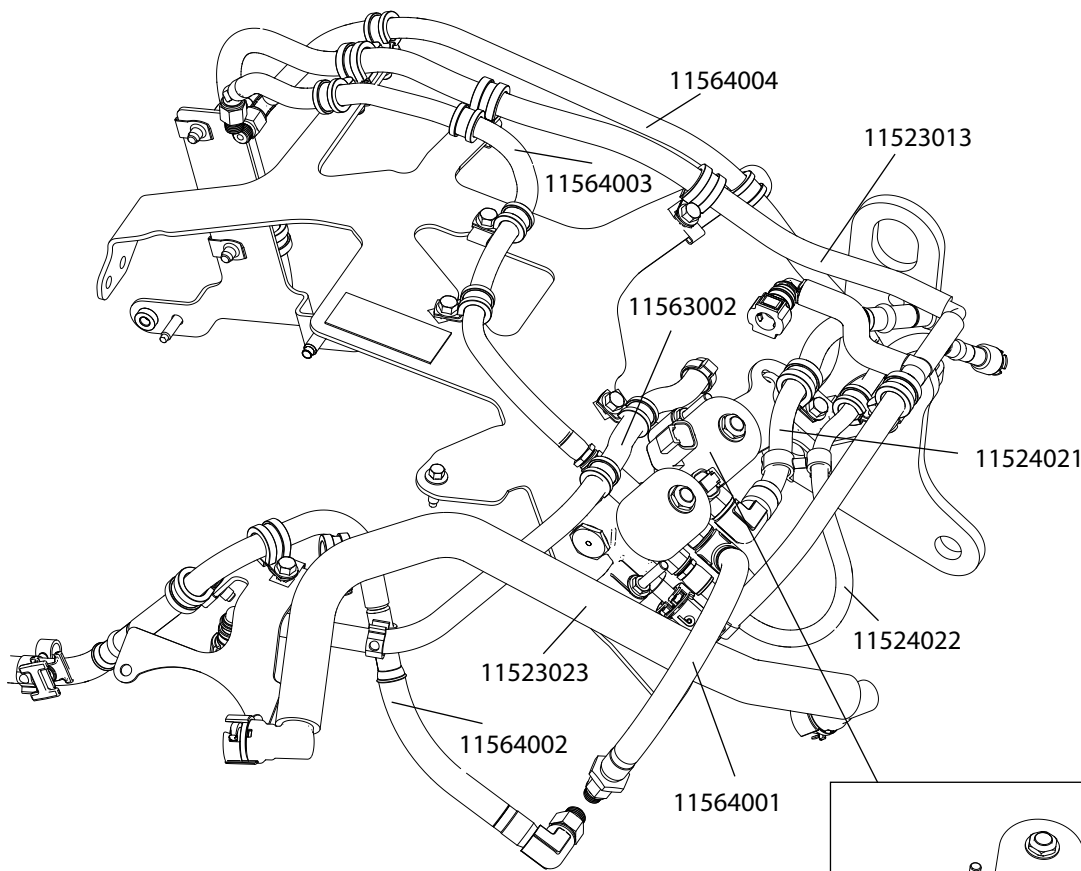

Drawing Number: P20BK-01B412-AB

** Part is available by production part number

FRPCM and Engine Kit Lines		Drawing Number: P20BK-01B412-AB		
Service Kit Number	Description	Production Number	Qty. in Kit	Qty. in Assembly
11564002	SERVICE - GEN 5 FUEL RAIL SUPPLY CROSSOVER	P20EK-03D130-AA	1	1
11563002	SERVICE - GEN 5 INTAKE PURGE HOSE ASSEMBLY	P20EK-03N110-AA	1	1
11564003	SERVICE - GEN 5 FUEL RAIL RETURN LINE	P20EK-03D120-AA		1
11523013	SERVICE - GEN 5 BLUE BIRD VAPOR CANISTER/LOAD PURGE HOSE ASS	P20BK-03N100-AA	1	1
11564001	SERVICE - GEN 5 FUEL RAIL SUPPLY LINE	P20EK-03D110-AA	1	1
11524022	SERVICE - GEN 5 BLUE BIRD FORWARD JUMPER SUPPLY LINE	P20BK-10S110-BA	1	1
11524021	SERVICE - GEN 5 BLUE BIRD FORWARD JUMPER RETURN LINE	P20BK-10R110-BA	1	1
11564004	SERVICE - GEN 5 FUEL RAIL RETURN CROSSOVER	P20EK-03D140-AA	1	1
11523002	SERVICE - GEN 5 (FRPCM) FUEL RAIL PRESSURE CONTROL MODULE (FRPCM)	P20EK-10E200-AA	1	1
11496004	SERVICE - GEN 4 FRPCM BLEED PORT	P16MB-10E215-BA	1	1
11523023	SERVICE - GEN 5 PCV CLOSURE HOSE	P20BK-03H111-AA	1	1
**	NUT, M6 SERRATED FLANGE NUT, 600HR SALT SPRAY BLACK OR SILV	11-278-0274	1	2