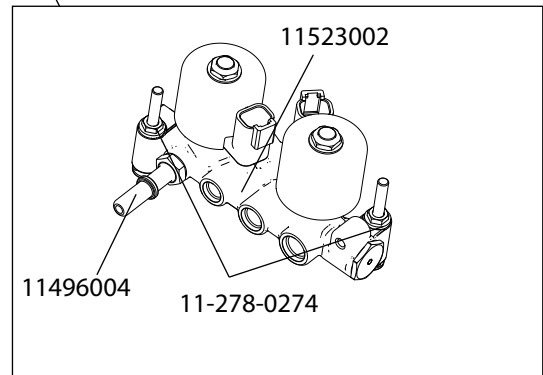

Drawing Number: P20BK-01B412-AB

** Part is available by production part number

FRPCM and Engine Kit Lines		Drawing Number: P20BK-01B412-AB		
Service Kit Number	Description	Production Number	Qty. in Kit	Qty. in Assembly
11564002	SERVICE - GEN 5 FUEL RAIL SUPPLY CROSSOVER	P20EK-03D130-AA	1	1
11563002	SERVICE - GEN 5 INTAKE PURGE HOSE ASSEMBLY	P20EK-03N110-AA	1	1
11564003	SERVICE - GEN 5 FUEL RAIL RETURN LINE	P20EK-03D120-AA		1
11523013	SERVICE - GEN 5 BLUE BIRD VAPOR CANISTER/LOAD PURGE HOSE ASS	P20BK-03N100-AA	1	1
11564001	SERVICE - GEN 5 FUEL RAIL SUPPLY LINE	P20EK-03D110-AA	1	1
11524022	SERVICE - GEN 5 BLUE BIRD FORWARD JUMPER SUPPLY LINE	P20BK-10S110-BA	1	1
11524021	SERVICE - GEN 5 BLUE BIRD FORWARD JUMPER RETURN LINE	P20BK-10R110-BA	1	1
11564004	SERVICE - GEN 5 FUEL RAIL RETURN CROSSOVER	P20EK-03D140-AA	1	1
11523002	SERVICE - GEN 5 (FRPCM) FUEL RAIL PRESSURE CONTROL MODULE (FRPCM)	P20EK-10E200-AA	1	1
11496004	SERVICE - GEN 4 FRPCM BLEED PORT	P16MB-10E215-BA	1	1
11523023	SERVICE - GEN 5 PCV CLOSURE HOSE	P20BK-03H111-AA	1	1
**	NUT, M6 SERRATED FLANGE NUT, 600HR SALT SPRAY BLACK OR SILV	11-278-0274	1	2