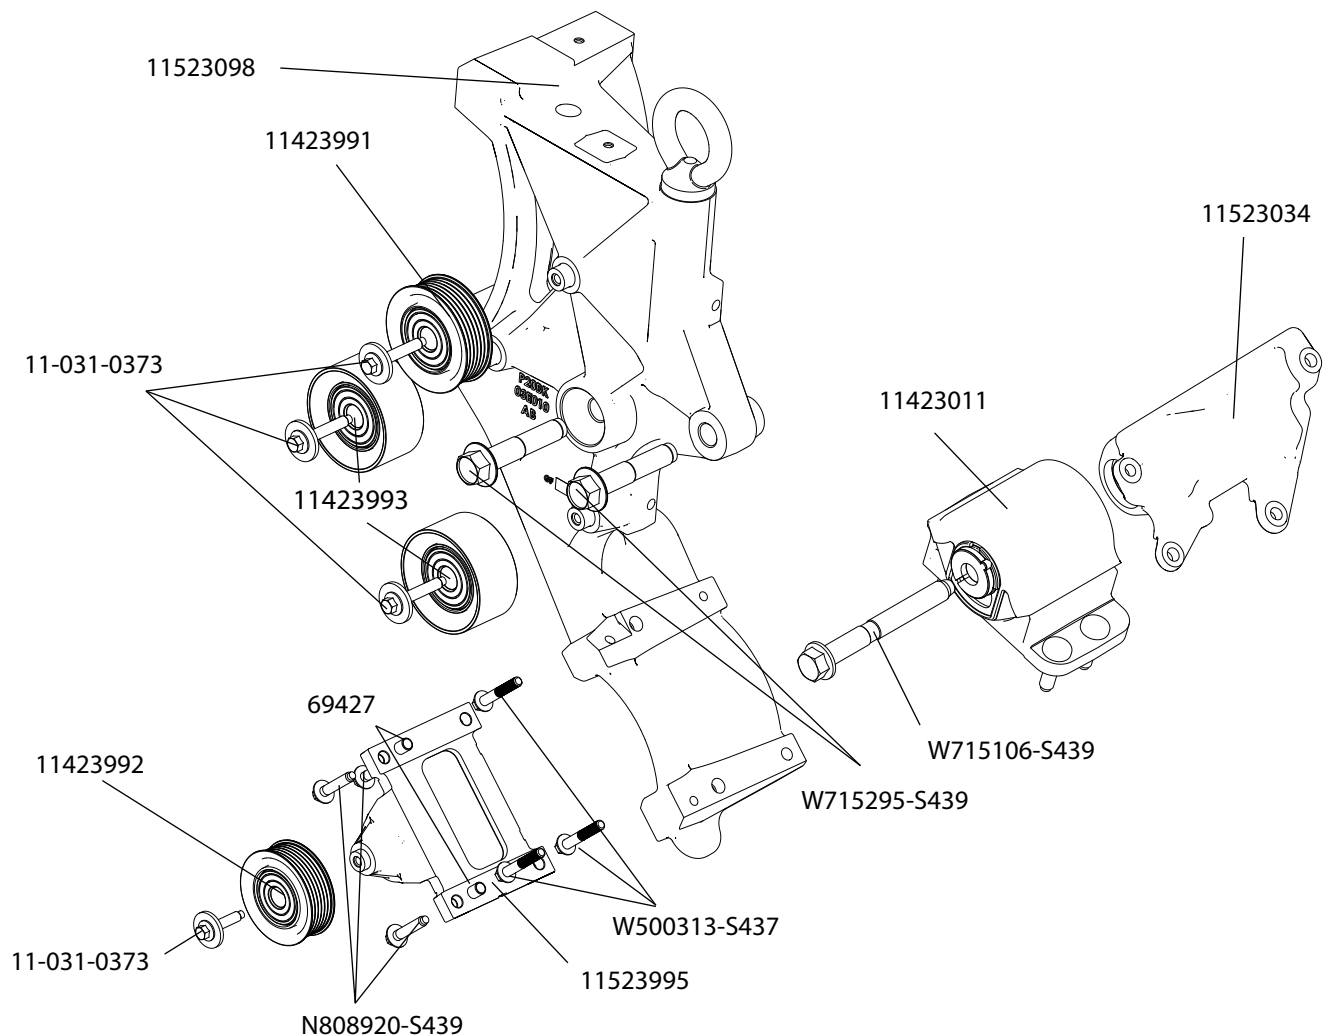

Engine Components	1
1st Sheave with Dual AC	2
1st Sheave with No AC	3
2nd Sheave with Dual AC with Air Pump.	4
2nd Sheave with Dual AC NO Air Pump.	5
2nd Sheave with No AC with Air Pump	6
2nd Sheave with No AC No Air Pump	7
Tensioner and Power Steering Pump.	8
Air Pump and Bracket	9
Fuel Rails.	10
FRPCM and Engine Kit Lines	11
Engine Oil Components	12
FRPCM Bracket and Engine Kit Hardware	13
Components Not Shown.	14
Tank Components	15
Complete Tank Assemblies	16
External Tank Components - Tank Top.	18
External Tank Components - Tank Bottom	20
External Tank Components	22
External Tank Components - Lines.	24
Fuel Pump Kit and Hose Kit.	26
Fasteners	28
Images Not Available.	28

Engine Components

Drawing Number: P20BK-01B403-AC

1st Sheave with Dual AC		Drawing Number: P20BK-01B403-AC		
Service Kit Number	Description	Production Number	Qty. in Kit	Qty. in Assembly
11523098	SERVICE - GEN 5 ALTERNATOR BRACKET	P20BK-03E010-AC	1	1
11423991	SERVICE - 1026494 1ST SHEAVE ACCESSORY DRIVE PULLEY	1026494	1	1
**	Bolt - M8 X 1.25 X 45	11-031-0373	1	3
11423993	SERVICE - 2ND SHEAVE ACCESSORY DRIVE BEARING	1026497	1	1
**	BOLT, M16 X 2 X 75 HEX FLANGE 10	W715295-S439	1	2
**	STUD, M8 X 1.25 X 103 and M6 X 1 X 13 HEX FLANGE 8	W714403-S442	1	1
**	BOLT, M8 X 1.25 X 113.5 HEX FLANGE 9	N806184-S439	1	2
11923016	SERVICE - 1ST SHEAVE A/C COMPRESSOR	10044199	1	1
11523016	SERVICE - GEN 5 1ST SHEAVE A/C COMPRESSOR	103-56634	1	1
**	DOWEL PIN, 10MM	69427	1	2
**	BOLT, M8X1.25X50	W500313-S437	1	3
**	PIN-HOLLOW_DOWEL	11-092-0001	1	1
11523034	SERVICE - GEN 5 RH ENGINE MOUNT BRACKET	LC44-6046-A	1	2
11423011	SERVICE - ISOLATOR ASSY RH ENGINE MOUNT	10043515-C	1	1
**	BOLT, M18 X 2.5 X 147	W715106-S439	1	1
** Part is available by production part number				