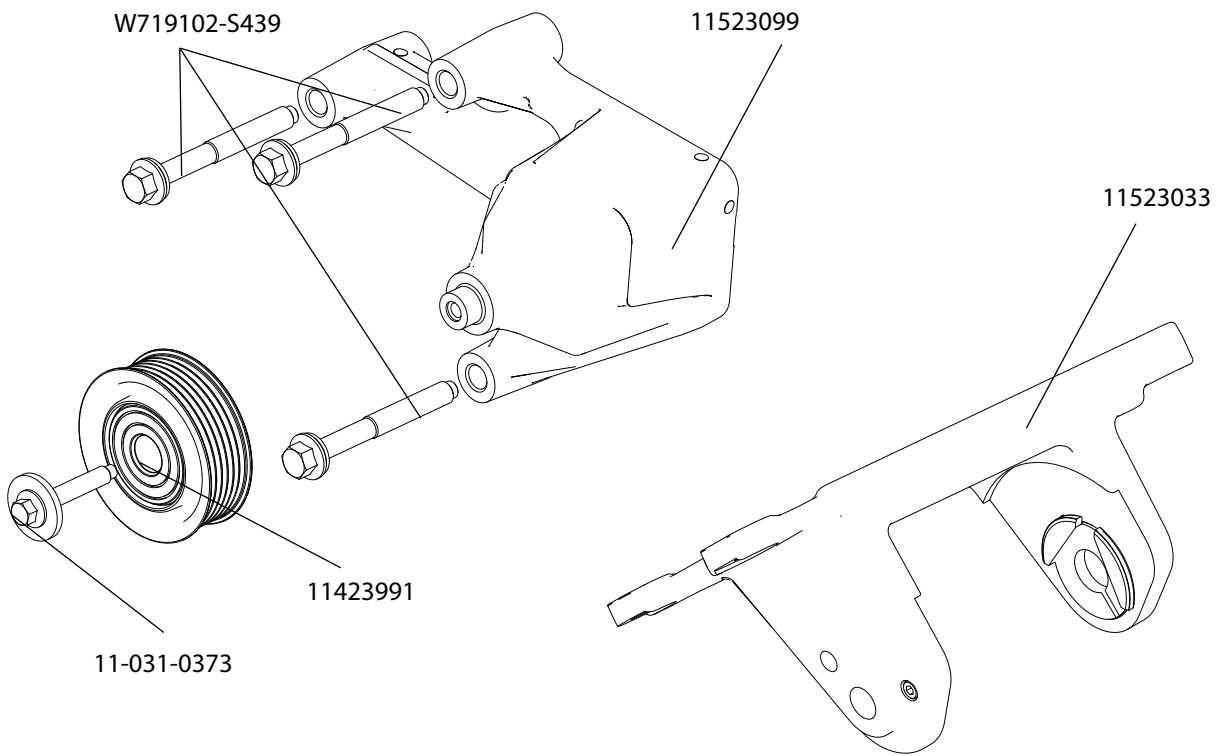

Drawing Number: P20BK-01B408-AA

** Part is available by production part number				
2nd Sheave with No AC No Air Pump		Drawing Number: P20BK-01B408-AA		
Service Kit Number	Description	Production Number	Qty. in Kit	Qty. in Assembly
11523099	SERVICE - GEN 5 2ND SHEAVE BRACKET, NON A/C NON AIR PUMP	P20BK-03E010-BA	1	1
**	BOLT&WSHR M10X85	W719102-S439	1	3
11423991	SERVICE - 1026494 1ST SHEAVE ACCESSORY DRIVE PULLEY	1026494	1	1
**	Bolt - M8 X 1.25 X 45	11-031-0373	1	1
11523033	SERVICE - GEN 5 LH ENGINE MOUNT BRACKET - NO AIR PUMP	LC44-6B033-AA	1	1