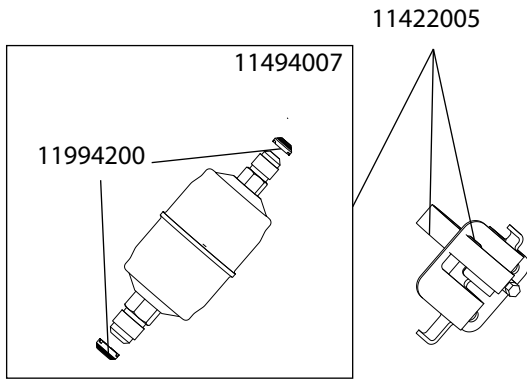

Drawing Number: P20BK-01B417-AA