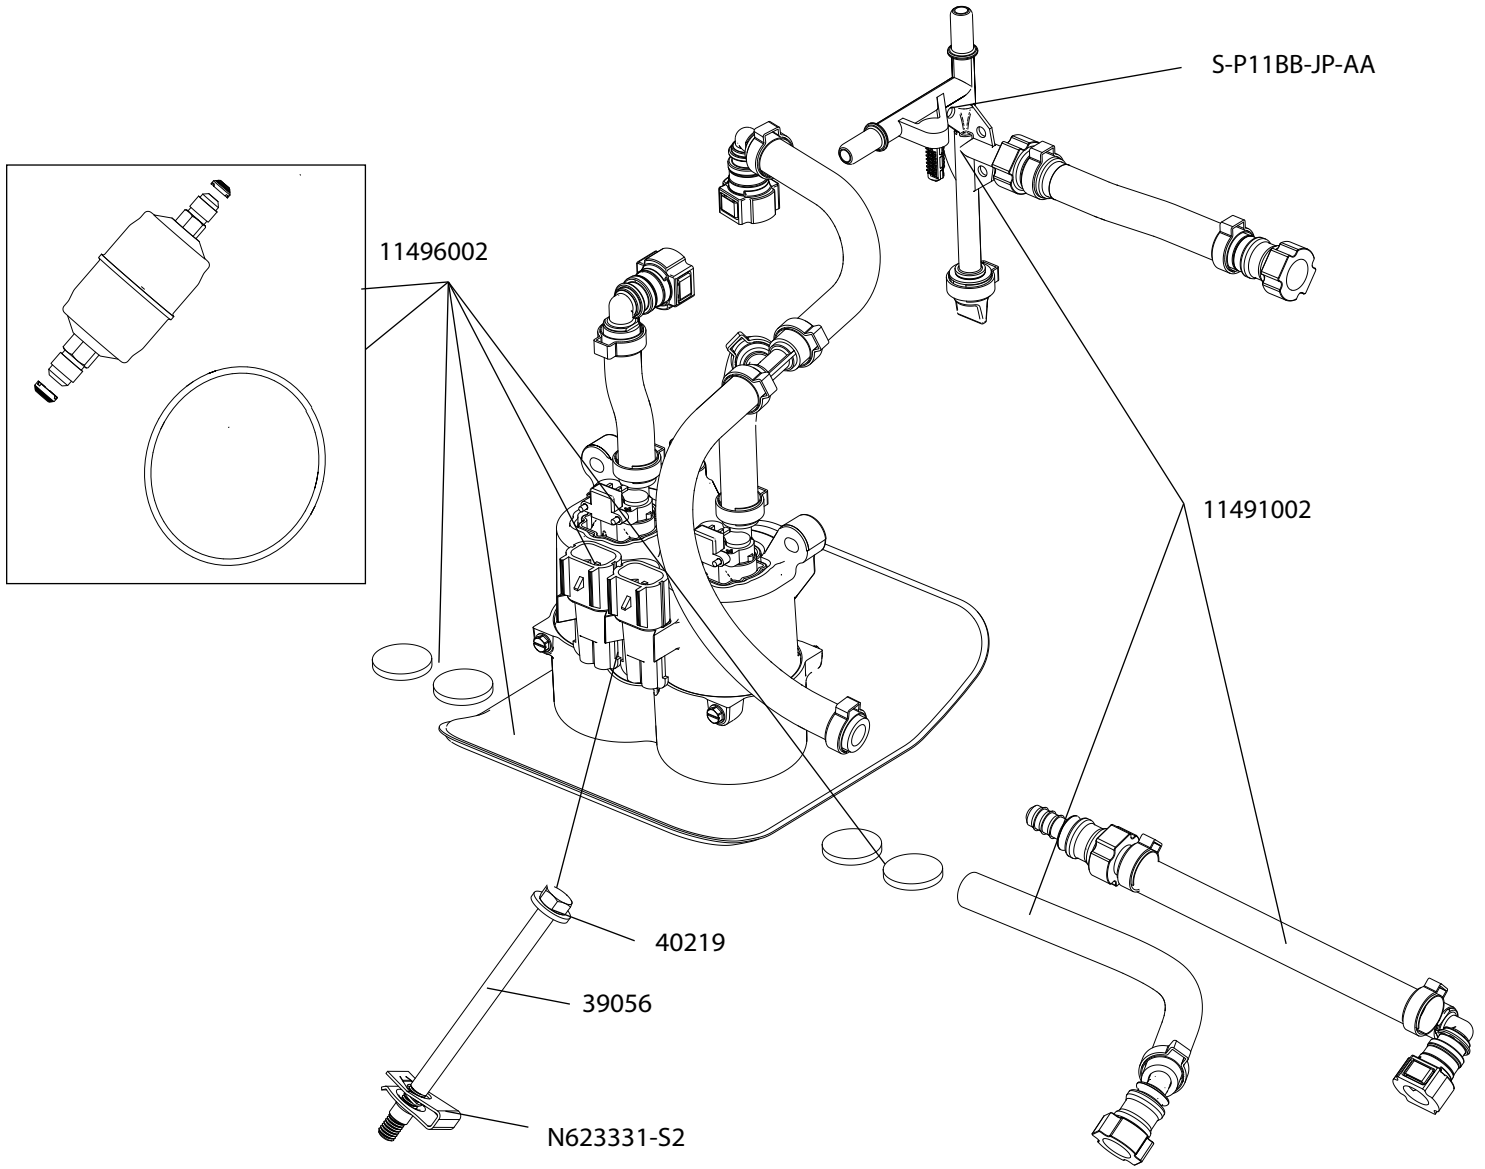

Drawing Number: P20BK-01B419-AB