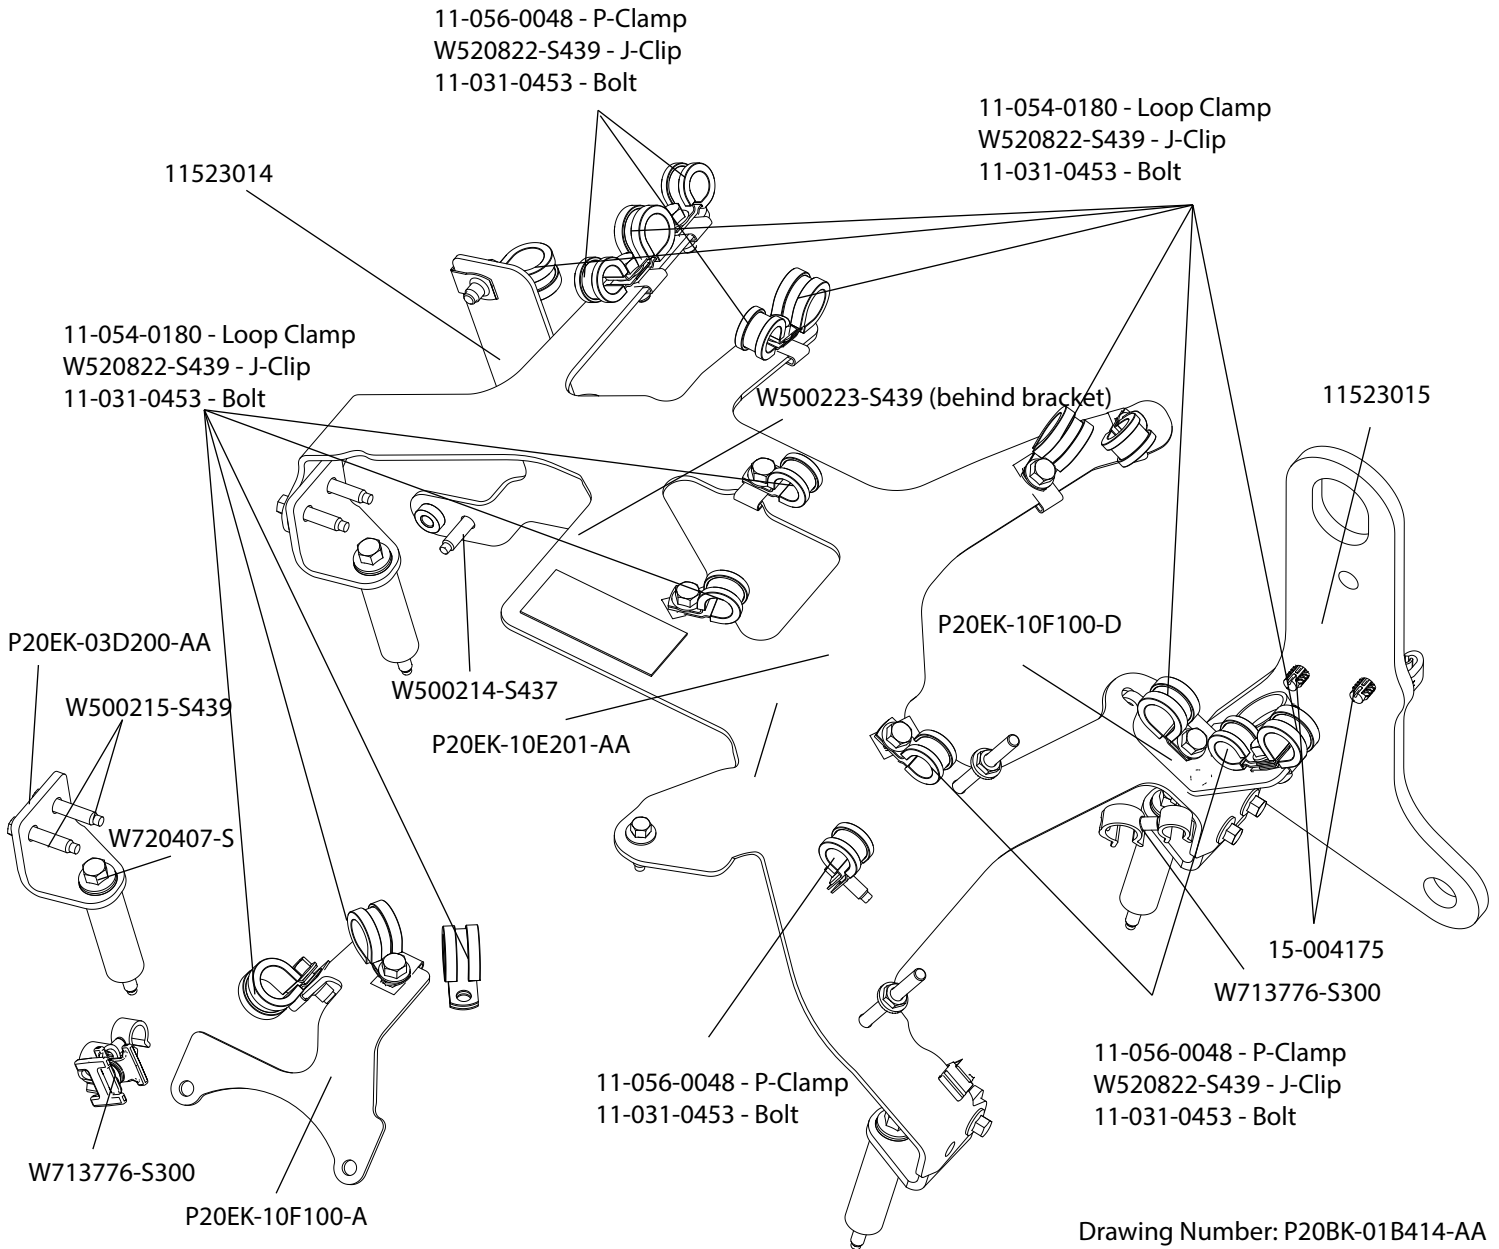

Drawing Number: P20BK-01B414-AA

** Part is available by production part number

FRPCM Bracket and Engine Kit Hardware		Drawing Number: P20BK-01B414-AA		
Service Kit Number	Description	Production Number	Qty. in Kit	Qty. in Assembly
**	BRACKET - FRPCM	P20EK-10E201-AA	N/A	1
**	RETAINER CLIP-DOUBLE SNAIL	15-004175	N/A	2
**	BRACKET-FUEL_LINE_RETENTION	P20EK-10F100-A	N/A	1
11523015	SERVICE - GEN 5 FUEL LINE RETENTION/LIFTING HOOK BRACKET	P20BK-10F100-BA	1	1
**	BOLT - M6 X 1.0 X 16MM ZINC FINISH CLASS 8.8 HEX FLANGE	11-031-0453	N/A	8
**	BOLT - M8 X 1.25 X 20 HEX FLANGE DOGPOINT FULLY THREADED 8.8	W500223-S439	N/A	1
**	J-CLIP, M6	W520822-S439	N/A	8
**	CLAMP - 1/2in EPDM CUSH GALVANIZED MED DUTY - HOLE DIAMETER	11-056-0048	N/A	8
**	5/8" LOOP CLAMP - M6	11-054-0180	N/A	8