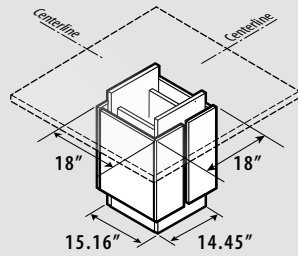

Square Tables

For 36" Square Tables