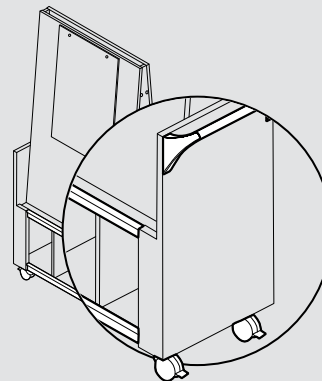

Base

Base Trim

• Base Trim available in Black or Brushed Cobalt.

(Color of the Casters to match Base Trim)

• Available in any Standard Line Finishes.

• Push Bar available in Black or Silver. Color of the Casters and Aluminum Trim to match Push Bar.