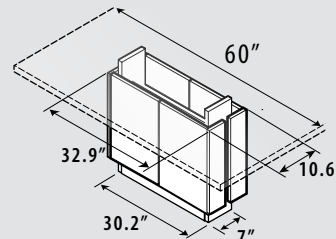

# Bases	Length	Width	48" Width Table Base Position Diagrams	60" Width Table Base Position Diagrams
2 Bases	96"	48"		
		60"		
3 Bases	120"	48"		
		60"		
		48"		
		60"		
4 Bases	168"	48"		
		60"		
		48"		
		60"		
4 Bases	216"	48"		
		60"		
		48"		
		60"		
4 Bases	264"	48"		
		60"		
		48"		
		60"		
4 Bases	288"	48"		
		60"		

Square Tables

For 36" Square Tables

Interior Clearance: 13" x 12.2"

For 42" - 48" Square Tables

Interior Clearance: 17" x 16.2"

For 54" - 60" Square Tables

Interior Clearance: 21.2" x 20.2"

Media Tables - Base Position

Rectangular Island

"D" Island

Wedge Island

For 48" Width Tables

Interior Clearance: 16" x 4.8"

For 60" Width Tables

Interior Clearance: 28" x 4.8"

Interior Clearance: 16" x 4.8"

Bases | Length | Width | Height

1 Base

60"

48"

29"

60"

36"

60"