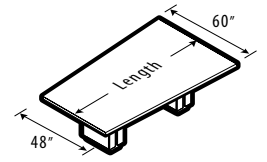

Zira Boardroom Tables

Effective October 2017

DESIGN GUIDE desking + tables

Conference Tables - Shapes and Sizes

Rectangular

Race Track

Bow End

Boat-Shaped

Wedge

Length Width

• 2 Bases

96"
48"
60"

• 3 Bases

All tops are standard in two pieces. Wood grain Laminate finishes may NOT align where the two tops join.

120"
48"
60"
144"
48"
60"
168"
48"
60"

• 4 Bases

# Bases	Length	Width	48" Width Table Base Position Diagrams	60" Width Table Base Position Diagrams
2 Bases	96"	48"		
		60"		
3 Bases	120"	48"		
		60"		
		48"		
		60"		
4 Bases	168"	48"		
		60"		
		48"		
		60"		
4 Bases	216"	48"		
		60"		
		48"		
		60"		
4 Bases	264"	48"		
		60"		
		48"		
		60"		
4 Bases	288"	48"		
		60"		