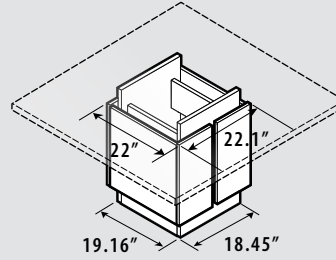

# Bases	Length	Width	48" Width Table Base Position Diagrams	60" Width Table Base Position Diagrams
2 Bases	96"	48"		
		60"		
3 Bases	120"	48"		
		60"		
		48"		
		60"		
4 Bases	168"	48"		
		60"		
		48"		
		60"		
4 Bases	216"	48"		
		60"		
		48"		
		60"		
4 Bases	264"	48"		
		60"		
		48"		
		60"		
4 Bases	288"	48"		
		60"		

Square Tables

For 36" Square Tables

Interior Clearance: 13" x 12.2"

For 42" - 48" Square Tables

Interior Clearance: 17" x 16.2"

For 54" - 60" Square Tables

Interior Clearance: 21.2" x 20.2"

Media Tables - Base Position

Rectangular Island

"D" Island

Wedge Island

For 48" Width Tables

Interior Clearance: 16" x 4.8"

For 60" Width Tables

Interior Clearance: 28" x 4.8"

Interior Clearance: 16" x 4.8"