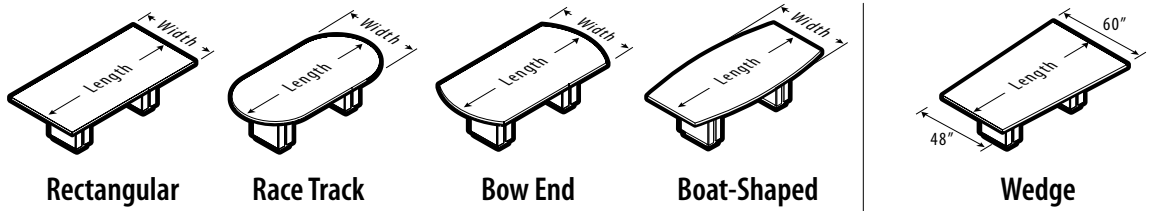

Wedge

Length Width

• 2 Bases

96"
48"
60"

• 3 Bases

All tops are standard in two pieces. Wood grain Laminate finishes may NOT align where the two tops join.

120"
48"
60"
144"
48"
60"
168"
48"
60"

• 4 Bases

All tops standard in three pieces. Wood grain Laminate finishes may NOT align where the two tops join.

192"
48"
60"
216"
48"
60"
240"
48"
60"
264"
48"
60"
288"
48"
60"

Square

Media Tables - Shapes and Sizes

Collaborative - Shapes and Sizes

Rectangular Island

"D" Island

Wedge Island

Length Width Height

Length Width Height

Length	Width	Height	Rectangular Island	"D" Island	Wedge Island
60"	48"	29" 36" 42"			
	60"	29" 36" 42"			
72"	48"	29" 36" 42"			
	60"	29" 36" 42"			
84"	48"	29" 36" 42"			
	60"	29" 36" 42"			
96"	48"	29" 36" 42"			
	60"	29" 36" 42"			

Length	Width	Height	Collaborative
72"	36"	29" 36" 42"	
	48"	29" 36" 42"	
84"	36"	29" 36" 42"	
	48"	29" 36" 42"	
96"	36"	29" 36" 42"	
	48"	29" 36" 42"	