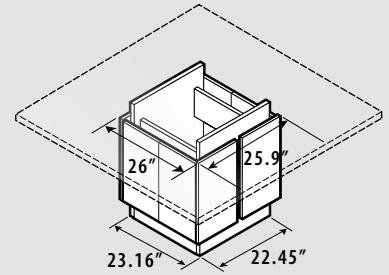

# Bases	Length	Width	48" Width Table Base Position Diagrams	60" Width Table Base Position Diagrams
2 Bases	96"	48"		
		60"		
3 Bases	120"	48"		
		60"		
		48"		
		60"		
4 Bases	168"	48"		
		60"		
		48"		
		60"		
4 Bases	216"	48"		
		60"		
		48"		
		60"		
4 Bases	264"	48"		
		60"		
		48"		
		60"		
4 Bases	288"	48"		
		60"		

Square Tables

For 36" Square Tables

Interior Clearance: 13" x 12.2"

For 42" - 48" Square Tables

Interior Clearance: 17" x 16.2"

For 54" - 60" Square Tables

Interior Clearance: 21.2" x 20.2"

Media Tables - Base Position

Rectangular Island

"D" Island

Wedge Island

For 48" Width Tables

Interior Clearance: 16" x 4.8"

For 60" Width Tables

Interior Clearance: 28" x 4.8"

Interior Clearance: 16" x 4.8"