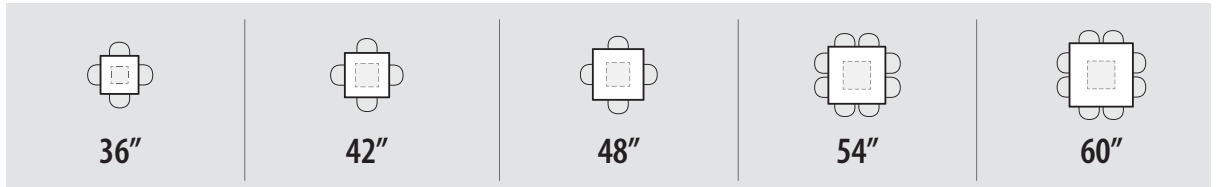

Zira Boardroom Tables

Effective October 2017

DESIGN GUIDE desking + tables

Conference Tables - Shapes and Sizes

Rectangular

Race Track

Bow End

Boat-Shaped

Wedge

Length Width

• 2 Bases

96"
48"
60"

• 3 Bases

All tops are standard in two pieces. Wood grain Laminate finishes may NOT align where the two tops join.

120"
48"
60"
144"
48"
60"
168"
48"
60"

• 4 Bases

All tops standard in three pieces. Wood grain Laminate finishes may NOT align where the two tops join.

192"
48"
60"
216"
48"
60"
240"
48"
60"
264"
48"
60"
288"
48"
60"

Square

Media Tables - Shapes and Sizes

Collaborative - Shapes and Sizes

Rectangular Island

"D" Island

Wedge Island

Length Width Height

Length Width Height

Length	Width	Height	Rectangular Island	"D" Island	Wedge Island
60"	48"	29" 36" 42"			
	60"	29" 36" 42"			
72"	48"	29" 36" 42"			
	60"	29" 36" 42"			
84"	48"	29" 36" 42"			
	60"	29" 36" 42"			
96"	48"	29" 36" 42"			
	60"	29" 36" 42"			