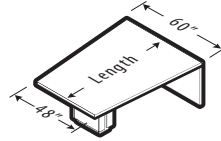

Wedge

Length Width

• 2 Bases

96"
48"
60"

• 3 Bases

All tops are standard in two pieces. Wood grain Laminate finishes may NOT align where the two tops join.

120"
48"
60"
144"
48"
60"
168"
48"
60"

• 4 Bases

All tops standard in three pieces. Wood grain Laminate finishes may NOT align where the two tops join.

192"
48"
60"
216"
48"
60"
240"
48"
60"
264"
48"
60"
288"
48"
60"

Square

Media Tables - Shapes and Sizes

Collaborative - Shapes and Sizes

Rectangular Island

"D" Island

Wedge Island

Length Width Height

Length Width Height

Length	Width	Height	Rectangular Island	"D" Island	Wedge Island
60"	48"	29" 36" 42"			
	60"	29" 36" 42"			
72"	48"	29" 36" 42"			
	60"	29" 36" 42"			
84"	48"	29" 36" 42"			
	60"	29" 36" 42"			
96"	48"	29" 36" 42"			
	60"	29" 36" 42"			

# Bases	Length	Width	48" Width Table Base Position Diagrams	60" Width Table Base Position Diagrams
2 Bases	96"	48"		
		60"		
3 Bases	120"	48"		
		60"		
		48"		
		60"		
4 Bases	168"	48"		
		60"		
		48"		
		60"		
4 Bases	216"	48"		
		60"		
		48"		
		60"		
4 Bases	264"	48"		
		60"		
		48"		
		60"		
4 Bases	288"	48"		
		60"		