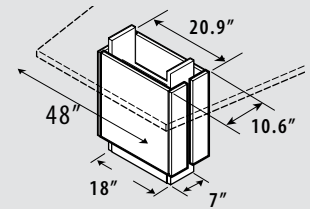

# Bases	Length	Width	48" Width Table Base Position Diagrams	60" Width Table Base Position Diagrams
2 Bases	96"	48"		
		60"		
3 Bases	120"	48"		
		60"		
		48"		
		60"		
4 Bases	168"	48"		
		60"		
		48"		
		60"		
4 Bases	216"	48"		
		60"		
		48"		
		60"		
4 Bases	264"	48"		
		60"		
		48"		
		60"		
4 Bases	288"	48"		
		60"		

Square Tables

For 36" Square Tables

Interior Clearance: 13" x 12.2"

For 42" - 48" Square Tables

Interior Clearance: 17" x 16.2"

For 54" - 60" Square Tables

Interior Clearance: 21.2" x 20.2"

Media Tables - Base Position

Rectangular Island

"D" Island

Wedge Island

For 48" Width Tables

Interior Clearance: 16" x 4.8"

For 60" Width Tables

Interior Clearance: 28" x 4.8"

Interior Clearance: 16" x 4.8"

Bases | Length | Width | Height

1 Base

60"

48"

29"

60"

36"

60"