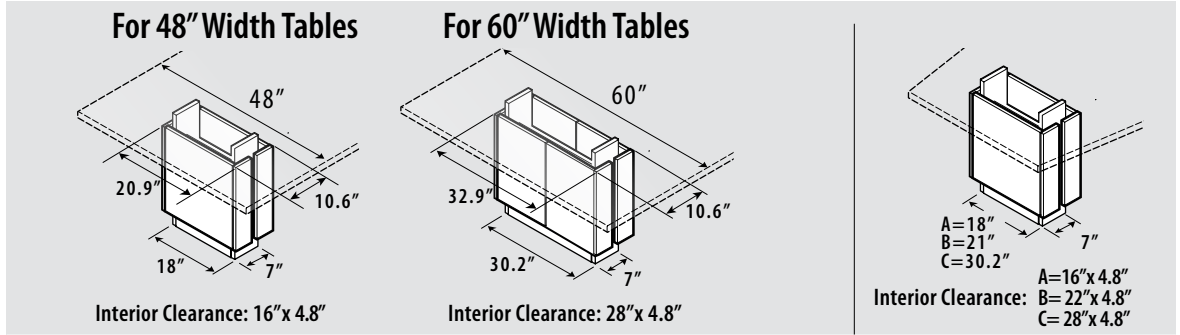

All tops standard in three pieces. Wood grain Laminate finishes may NOT align where the two tops join.

192"
48"
60"
216"
48"
60"
240"
48"
60"
264"
48"
60"
288"
48"
60"

Square

Media Tables - Shapes and Sizes

Collaborative - Shapes and Sizes

Rectangular Island

"D" Island

Wedge Island

Length Width Height

Length Width Height

Length	Width	Height	Rectangular Island	"D" Island	Wedge Island
60"	48"	29" 36" 42"			
	60"	29" 36" 42"			
72"	48"	29" 36" 42"			
	60"	29" 36" 42"			
84"	48"	29" 36" 42"			
	60"	29" 36" 42"			
96"	48"	29" 36" 42"			
	60"	29" 36" 42"			

Length	Width	Height	Collaborative
72"	36"	29" 36" 42"	
	48"	29" 36" 42"	
84"	36"	29" 36" 42"	
	48"	29" 36" 42"	
96"	36"	29" 36" 42"	
	48"	29" 36" 42"	

# Bases	Length	Width	48" Width Table Base Position Diagrams	60" Width Table Base Position Diagrams
2 Bases	96"	48"		
		60"		
3 Bases	120"	48"		
		60"		
		48"		
		60"		
4 Bases	168"	48"		
		60"		
		48"		
		60"		
4 Bases	216"	48"		
		60"		
		48"		
		60"		
4 Bases	264"	48"		
		60"		
		48"		
		60"		
4 Bases	288"	48"		
		60"		