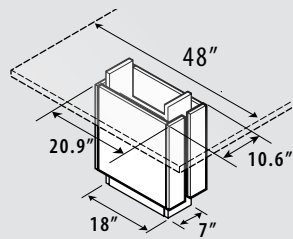

# Bases	Length	Width	48" Width Table Base Position Diagrams	60" Width Table Base Position Diagrams
2 Bases	96"	48"		
		60"		
3 Bases	120"	48"		
		60"		
		48"		
		60"		
4 Bases	168"	48"		
		60"		
		48"		
		60"		
4 Bases	216"	48"		
		60"		
		48"		
		60"		
4 Bases	264"	48"		
		60"		
		48"		
		60"		
4 Bases	288"	48"		
		60"		

Square Tables

For 36" Square Tables

Interior Clearance: 13" x 12.2"

For 42" - 48" Square Tables

Interior Clearance: 17" x 16.2"

For 54" - 60" Square Tables

Interior Clearance: 21.2" x 20.2"

Media Tables - Base Position

Rectangular Island

"D" Island

Wedge Island

For 48" Width Tables

Interior Clearance: 16" x 4.8"

For 60" Width Tables

Interior Clearance: 28" x 4.8"

Interior Clearance: 16" x 4.8"

Bases | Length | Width | Height

1 Base

60"

48"

29"

60"

36"

60"