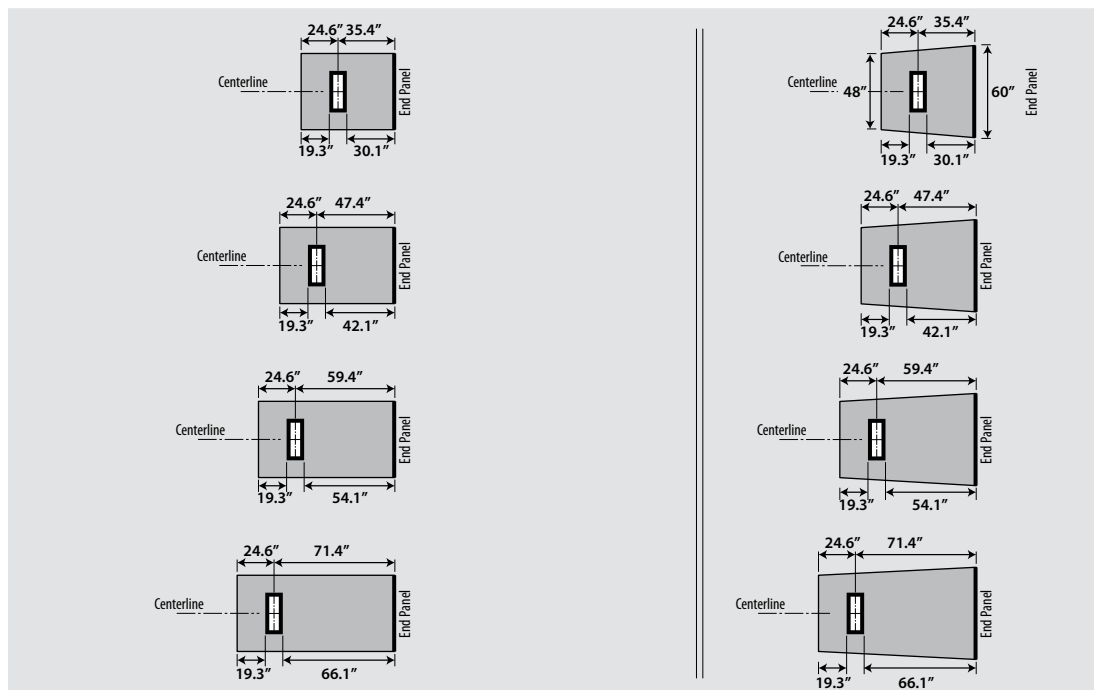

48"

29"

60"

36"

60"

42"

Conference, Media and Collaborative Tables- Edge Detail, Finish

Top Thickness / Edge Detail