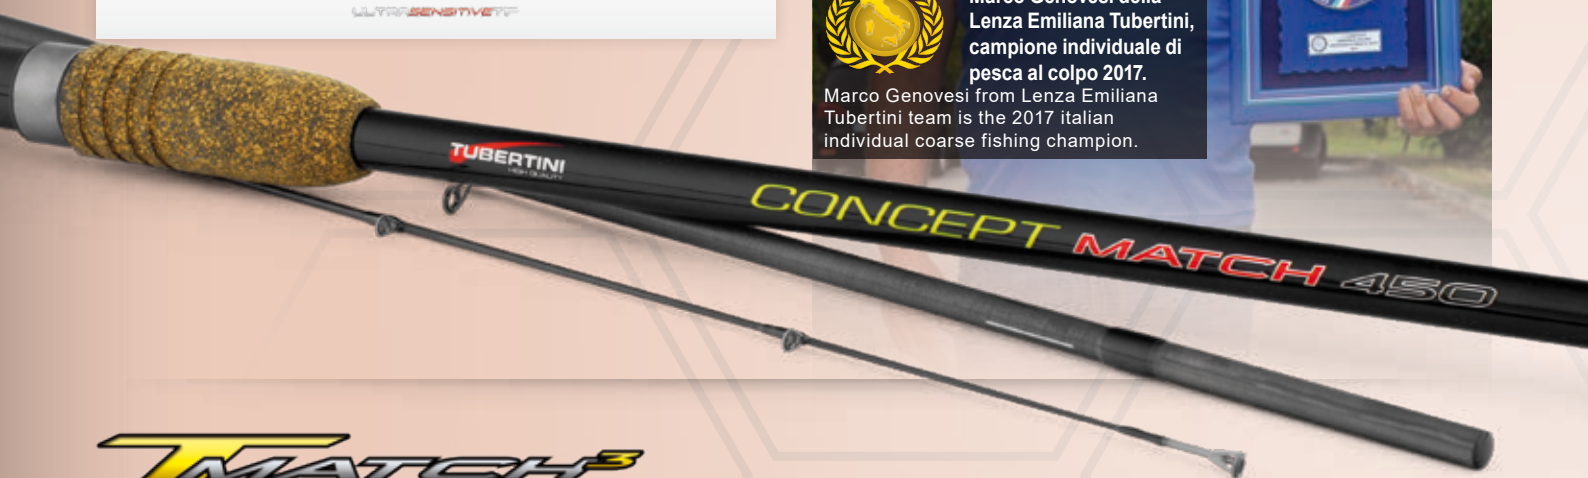

**Marco Genovesi della
Lenza Emiliana Tubertini,
campione individuale di
pesca al colpo 2017.**

Marco Genovesi from Lenza Emiliana
Tubertini team is the 2017 Italian
individual coarse fishing champion.

T MATCH³