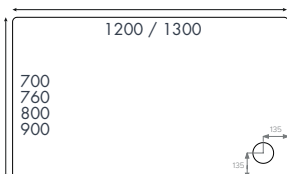

Standard + Anti Slip Trays

Finish – White

Material – 45mm acrylic capped stone resin shower tray

Waste – 90mm fast flow waste also available

Compatibility – Fully compatible with the Instinct shower enclosure ranges

Components – Available with leg and panel set to raise off the floor

Safety – Anti slip rated to Class C standard

Low Profile Standard Trays		
H970100	900 x 700mm	£280.00
H976100	900 x 760mm	£351.00
H980100	900 x 800mm	£303.00
H1070100	1000 x 700mm	£312.00
H1076100	1000 x 760mm	£312.00
H1080100	1000 x 800mm	£312.00
H1090100	1000 x 900mm	£312.00
H1176100	1100 x 760mm	£329.00
H1180100	1100 x 800mm	£329.00
H1190100	1100 x 900mm	£329.00
H1270100	1200 x 700mm	£312.00
H1276100	1200 x 760mm	£312.00
H1280100	1200 x 800mm	£323.00
H1290100	1200 x 900mm	£375.00
H1380100	1300 x 800mm	£497.00
H1470100	1400 x 700mm	£511.00
H1480100	1400 x 800mm	£514.00
H1490100	1400 x 900mm	£514.00
H1570100	1500 x 700mm	£511.00
H1576100	1500 x 760mm	£511.00
H1580100	1500 x 800mm	£514.00
H1590100	1500 x 900mm	£524.00
H1670100	1600 x 700mm	£652.00
H1676100	1600 x 760mm	£669.00
H1680100	1600 x 800mm	£677.00
H1690100	1600 x 900mm	£677.00
H1770100	1700 x 700mm	£677.00
H1776100	1700 x 760mm	£677.00
H1780100	1700 x 800mm	£677.00
H1790100	1700 x 900mm	£704.00
H1880100	1800 x 800mm	£831.00

Low Profile Anti Slip Trays		
ASH970100	900 x 700mm	£309.00
ASH976100	900 x 760mm	£386.00
ASH980100	900 x 800mm	£333.00
ASH1070100	1000 x 700mm	£344.00
ASH1076100	1000 x 760mm	£344.00
ASH1080100	1000 x 800mm	£344.00
ASH1090100	1000 x 900mm	£344.00
ASH1176100	1100 x 760mm	£361.00
ASH1180100	1100 x 800mm	£361.00
ASH1190100	1100 x 900mm	£361.00
ASH1270100	1200 x 700mm	£344.00
ASH1276100	1200 x 760mm	£344.00
ASH1280100	1200 x 800mm	£356.00
ASH1290100	1200 x 900mm	£413.00
ASH1380100	1300 x 800mm	£547.00
ASH1470100	1400 x 700mm	£562.00
ASH1480100	1400 x 800mm	£567.00
ASH1490100	1400 x 900mm	£567.00
ASH1570100	1500 x 700mm	£562.00
ASH1576100	1500 x 760mm	£562.00
ASH1580100	1500 x 800mm	£567.00
ASH1590100	1500 x 900mm	£576.00
ASH1670100	1600 x 700mm	£718.00
ASH1676100	1600 x 760mm	£735.00
ASH1680100	1600 x 800mm	£746.00
ASH1690100	1600 x 900mm	£746.00
ASH1770100	1700 x 700mm	£746.00
ASH1776100	1700 x 760mm	£746.00
ASH1780100	1700 x 800mm	£746.00
ASH1790100	1700 x 900mm	£774.00
ASH1880100	1800 x 800mm	£914.00