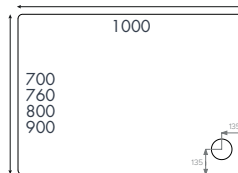

Standard + Anti Slip Trays

Finish – White

Material – 45mm acrylic capped stone resin shower tray

Waste – 90mm fast flow waste also available

Compatibility – Fully compatible with the Instinct shower enclosure ranges

Components – Available with leg and panel set to raise off the floor

Safety – Anti slip rated to Class C standard

Low Profile Standard Trays		
H970100	900 x 700mm	£280.00
H976100	900 x 760mm	£351.00
H980100	900 x 800mm	£303.00
H1070100	1000 x 700mm	£312.00
H1076100	1000 x 760mm	£312.00
H1080100	1000 x 800mm	£312.00
H1090100	1000 x 900mm	£312.00
H1176100	1100 x 760mm	£329.00
H1180100	1100 x 800mm	£329.00
H1190100	1100 x 900mm	£329.00
H1270100	1200 x 700mm	£312.00
H1276100	1200 x 760mm	£312.00
H1280100	1200 x 800mm	£323.00
H1290100	1200 x 900mm	£375.00
H1380100	1300 x 800mm	£497.00
H1470100	1400 x 700mm	£511.00
H1480100	1400 x 800mm	£514.00
H1490100	1400 x 900mm	£514.00
H1570100	1500 x 700mm	£511.00
H1576100	1500 x 760mm	£511.00
H1580100	1500 x 800mm	£514.00
H1590100	1500 x 900mm	£524.00
H1670100	1600 x 700mm	£652.00
H1676100	1600 x 760mm	£669.00
H1680100	1600 x 800mm	£677.00
H1690100	1600 x 900mm	£677.00
H1770100	1700 x 700mm	£677.00
H1776100	1700 x 760mm	£677.00
H1780100	1700 x 800mm	£677.00
H1790100	1700 x 900mm	£704.00
H1880100	1800 x 800mm	£831.00

Low Profile Anti Slip Trays		
ASH970100	900 x 700mm	£309.00
ASH976100	900 x 760mm	£386.00
ASH980100	900 x 800mm	£333.00
ASH1070100	1000 x 700mm	£344.00
ASH1076100	1000 x 760mm	£344.00
ASH1080100	1000 x 800mm	£344.00
ASH1090100	1000 x 900mm	£344.00
ASH1176100	1100 x 760mm	£361.00
ASH1180100	1100 x 800mm	£361.00
ASH1190100	1100 x 900mm	£361.00
ASH1270100	1200 x 700mm	£344.00
ASH1276100	1200 x 760mm	£344.00
ASH1280100	1200 x 800mm	£356.00
ASH1290100	1200 x 900mm	£413.00
ASH1380100	1300 x 800mm	£547.00
ASH1470100	1400 x 700mm	£562.00
ASH1480100	1400 x 800mm	£567.00
ASH1490100	1400 x 900mm	£567.00
ASH1570100	1500 x 700mm	£562.00
ASH1576100	1500 x 760mm	£562.00
ASH1580100	1500 x 800mm	£567.00
ASH1590100	1500 x 900mm	£576.00
ASH1670100	1600 x 700mm	£718.00
ASH1676100	1600 x 760mm	£735.00
ASH1680100	1600 x 800mm	£746.00
ASH1690100	1600 x 900mm	£746.00
ASH1770100	1700 x 700mm	£746.00
ASH1776100	1700 x 760mm	£746.00
ASH1780100	1700 x 800mm	£746.00
ASH1790100	1700 x 900mm	£774.00
ASH1880100	1800 x 800mm	£914.00