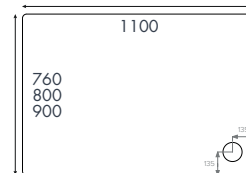

Standard + Anti Slip Trays

Finish – White

Material – 45mm acrylic capped stone resin shower tray

Waste – 90mm fast flow waste also available

Compatibility – Fully compatible with the Instinct shower enclosure ranges

Components – Available with leg and panel set to raise off the floor

Safety – Anti slip rated to Class C standard

Low Profile Standard Trays		
H970100	900 x 700mm	£280.00
H976100	900 x 760mm	£351.00
H980100	900 x 800mm	£303.00
H1070100	1000 x 700mm	£312.00
H1076100	1000 x 760mm	£312.00
H1080100	1000 x 800mm	£312.00
H1090100	1000 x 900mm	£312.00
H1176100	1100 x 760mm	£329.00
H1180100	1100 x 800mm	£329.00
H1190100	1100 x 900mm	£329.00
H1270100	1200 x 700mm	£312.00
H1276100	1200 x 760mm	£312.00
H1280100	1200 x 800mm	£323.00
H1290100	1200 x 900mm	£375.00
H1380100	1300 x 800mm	£497.00
H1470100	1400 x 700mm	£511.00
H1480100	1400 x 800mm	£514.00
H1490100	1400 x 900mm	£514.00
H1570100	1500 x 700mm	£511.00
H1576100	1500 x 760mm	£511.00
H1580100	1500 x 800mm	£514.00
H1590100	1500 x 900mm	£524.00
H1670100	1600 x 700mm	£652.00
H1676100	1600 x 760mm	£669.00
H1680100	1600 x 800mm	£677.00
H1690100	1600 x 900mm	£677.00
H1770100	1700 x 700mm	£677.00
H1776100	1700 x 760mm	£677.00
H1780100	1700 x 800mm	£677.00
H1790100	1700 x 900mm	£704.00
H1880100	1800 x 800mm	£831.00

Low Profile Anti Slip Trays		
ASH970100	900 x 700mm	£309.00
ASH976100	900 x 760mm	£386.00
ASH980100	900 x 800mm	£333.00
ASH1070100	1000 x 700mm	£344.00
ASH1076100	1000 x 760mm	£344.00
ASH1080100	1000 x 800mm	£344.00
ASH1090100	1000 x 900mm	£344.00
ASH1176100	1100 x 760mm	£361.00
ASH1180100	1100 x 800mm	£361.00
ASH1190100	1100 x 900mm	£361.00
ASH1270100	1200 x 700mm	£344.00
ASH1276100	1200 x 760mm	£344.00
ASH1280100	1200 x 800mm	£356.00
ASH1290100	1200 x 900mm	£413.00
ASH1380100	1300 x 800mm	£547.00
ASH1470100	1400 x 700mm	£562.00
ASH1480100	1400 x 800mm	£567.00
ASH1490100	1400 x 900mm	£567.00
ASH1570100	1500 x 700mm	£562.00
ASH1576100	1500 x 760mm	£562.00
ASH1580100	1500 x 800mm	£567.00
ASH1590100	1500 x 900mm	£576.00
ASH1670100	1600 x 700mm	£718.00
ASH1676100	1600 x 760mm	£735.00
ASH1680100	1600 x 800mm	£746.00
ASH1690100	1600 x 900mm	£746.00
ASH1770100	1700 x 700mm	£746.00
ASH1776100	1700 x 760mm	£746.00
ASH1780100	1700 x 800mm	£746.00
ASH1790100	1700 x 900mm	£774.00
ASH1880100	1800 x 800mm	£914.00