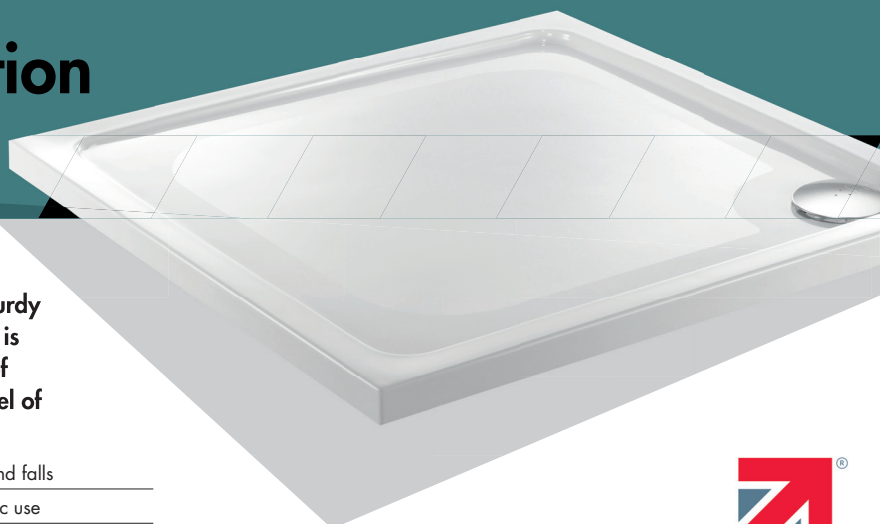

Anti Slip Take the safe option

Integrated into the skin of the shower tray, the non slip surface delivers a confident and sturdy showering experience under foot. The Anti Slip is independently approved to the highest rating of domestic use (Class C) to ensure the highest level of confidence and safety.

Integrated in the shower tray to aid the prevention of slips and falls

Class C slip rating - the highest level of approval for domestic use

Conforms to BS7976-2 2002

Complete with 10 year guarantee