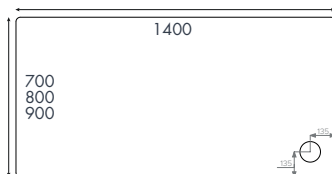

Standard + Anti Slip Trays

Finish – White

Material – 45mm acrylic capped stone resin shower tray

Waste – 90mm fast flow waste also available

Compatibility – Fully compatible with the Instinct shower enclosure ranges

Components – Available with leg and panel set to raise off the floor

Safety – Anti slip rated to Class C standard

Low Profile Standard Trays		
H970100	900 x 700mm	£280.00
H976100	900 x 760mm	£351.00
H980100	900 x 800mm	£303.00
H1070100	1000 x 700mm	£312.00
H1076100	1000 x 760mm	£312.00
H1080100	1000 x 800mm	£312.00
H1090100	1000 x 900mm	£312.00
H1176100	1100 x 760mm	£329.00
H1180100	1100 x 800mm	£329.00
H1190100	1100 x 900mm	£329.00
H1270100	1200 x 700mm	£312.00
H1276100	1200 x 760mm	£312.00
H1280100	1200 x 800mm	£323.00
H1290100	1200 x 900mm	£375.00
H1380100	1300 x 800mm	£497.00
H1470100	1400 x 700mm	£511.00
H1480100	1400 x 800mm	£514.00
H1490100	1400 x 900mm	£514.00
H1570100	1500 x 700mm	£511.00
H1576100	1500 x 760mm	£511.00
H1580100	1500 x 800mm	£514.00
H1590100	1500 x 900mm	£524.00
H1670100	1600 x 700mm	£652.00
H1676100	1600 x 760mm	£669.00
H1680100	1600 x 800mm	£677.00
H1690100	1600 x 900mm	£677.00
H1770100	1700 x 700mm	£677.00
H1776100	1700 x 760mm	£677.00
H1780100	1700 x 800mm	£677.00
H1790100	1700 x 900mm	£704.00
H1880100	1800 x 800mm	£831.00

Low Profile Anti Slip Trays		
ASH970100	900 x 700mm	£309.00
ASH976100	900 x 760mm	£386.00
ASH980100	900 x 800mm	£333.00
ASH1070100	1000 x 700mm	£344.00
ASH1076100	1000 x 760mm	£344.00
ASH1080100	1000 x 800mm	£344.00
ASH1090100	1000 x 900mm	£344.00
ASH1176100	1100 x 760mm	£361.00
ASH1180100	1100 x 800mm	£361.00
ASH1190100	1100 x 900mm	£361.00
ASH1270100	1200 x 700mm	£344.00
ASH1276100	1200 x 760mm	£344.00
ASH1280100	1200 x 800mm	£356.00
ASH1290100	1200 x 900mm	£413.00
ASH1380100	1300 x 800mm	£547.00
ASH1470100	1400 x 700mm	£562.00
ASH1480100	1400 x 800mm	£567.00
ASH1490100	1400 x 900mm	£567.00
ASH1570100	1500 x 700mm	£562.00
ASH1576100	1500 x 760mm	£562.00
ASH1580100	1500 x 800mm	£567.00
ASH1590100	1500 x 900mm	£576.00
ASH1670100	1600 x 700mm	£718.00
ASH1676100	1600 x 760mm	£735.00
ASH1680100	1600 x 800mm	£746.00
ASH1690100	1600 x 900mm	£746.00
ASH1770100	1700 x 700mm	£746.00
ASH1776100	1700 x 760mm	£746.00
ASH1780100	1700 x 800mm	£746.00
ASH1790100	1700 x 900mm	£774.00
ASH1880100	1800 x 800mm	£914.00