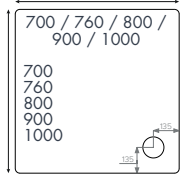

Standard + Anti Slip Trays

Finish – White

Material – 45mm acrylic capped stone resin shower tray

Waste – 90mm fast flow waste also available

Compatibility – Fully compatible with the Instinct shower enclosure ranges

Components – Available with leg and panel set to raise off the floor

Safety – Anti slip rated to Class C standard

Low Profile Standard Trays		
H70100	700 x 700mm	£184.00
H76100	760 x 760mm	£186.00
H80100	800 x 800mm	£207.00
H90100	900 x 900mm	£274.00
H100100	1000 x 1000mm	£319.00

Low Profile Anti Slip Trays		
ASH70100	700 x 700mm	£203.00
ASH76100	760 x 760mm	£205.00
ASH80100	800 x 800mm	£229.00
ASH90100	900 x 900mm	£302.00
ASH100100	1000 x 1000mm	£352.00