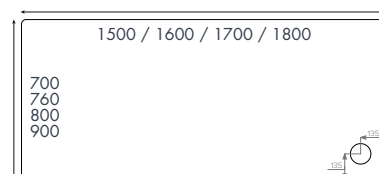

Standard + Anti Slip Trays

Finish – White

Material – 45mm acrylic capped stone resin shower tray

Waste – 90mm fast flow waste also available

Compatibility – Fully compatible with the Instinct shower enclosure ranges

Components – Available with leg and panel set to raise off the floor

Safety – Anti slip rated to Class C standard

Low Profile Standard Trays		
H970100	900 x 700mm	£280.00
H976100	900 x 760mm	£351.00
H980100	900 x 800mm	£303.00
H1070100	1000 x 700mm	£312.00
H1076100	1000 x 760mm	£312.00
H1080100	1000 x 800mm	£312.00
H1090100	1000 x 900mm	£312.00
H1176100	1100 x 760mm	£329.00
H1180100	1100 x 800mm	£329.00
H1190100	1100 x 900mm	£329.00
H1270100	1200 x 700mm	£312.00
H1276100	1200 x 760mm	£312.00
H1280100	1200 x 800mm	£323.00
H1290100	1200 x 900mm	£375.00
H1380100	1300 x 800mm	£497.00
H1470100	1400 x 700mm	£511.00
H1480100	1400 x 800mm	£514.00
H1490100	1400 x 900mm	£514.00
H1570100	1500 x 700mm	£511.00
H1576100	1500 x 760mm	£511.00
H1580100	1500 x 800mm	£514.00
H1590100	1500 x 900mm	£524.00
H1670100	1600 x 700mm	£652.00
H1676100	1600 x 760mm	£669.00
H1680100	1600 x 800mm	£677.00
H1690100	1600 x 900mm	£677.00
H1770100	1700 x 700mm	£677.00
H1776100	1700 x 760mm	£677.00
H1780100	1700 x 800mm	£677.00
H1790100	1700 x 900mm	£704.00
H1880100	1800 x 800mm	£831.00

Low Profile Anti Slip Trays		
ASH970100	900 x 700mm	£309.00
ASH976100	900 x 760mm	£386.00
ASH980100	900 x 800mm	£333.00
ASH1070100	1000 x 700mm	£344.00
ASH1076100	1000 x 760mm	£344.00
ASH1080100	1000 x 800mm	£344.00
ASH1090100	1000 x 900mm	£344.00
ASH1176100	1100 x 760mm	£361.00
ASH1180100	1100 x 800mm	£361.00
ASH1190100	1100 x 900mm	£361.00
ASH1270100	1200 x 700mm	£344.00
ASH1276100	1200 x 760mm	£344.00
ASH1280100	1200 x 800mm	£356.00
ASH1290100	1200 x 900mm	£413.00
ASH1380100	1300 x 800mm	£547.00
ASH1470100	1400 x 700mm	£562.00
ASH1480100	1400 x 800mm	£567.00
ASH1490100	1400 x 900mm	£567.00
ASH1570100	1500 x 700mm	£562.00
ASH1576100	1500 x 760mm	£562.00
ASH1580100	1500 x 800mm	£567.00
ASH1590100	1500 x 900mm	£576.00
ASH1670100	1600 x 700mm	£718.00
ASH1676100	1600 x 760mm	£735.00
ASH1680100	1600 x 800mm	£746.00
ASH1690100	1600 x 900mm	£746.00
ASH1770100	1700 x 700mm	£746.00
ASH1776100	1700 x 760mm	£746.00
ASH1780100	1700 x 800mm	£746.00
ASH1790100	1700 x 900mm	£774.00
ASH1880100	1800 x 800mm	£914.00