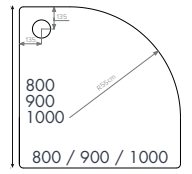

Standard + Anti Slip Trays

Finish – White

Material – 45mm acrylic capped stone resin shower tray

Waste – 90mm fast flow waste also available

Compatibility – Fully compatible with the Instinct shower enclosure ranges

Components – Available with leg and panel set to raise off the floor

Safety – Anti slip rated to Class C standard

Low Profile Standard Trays		
H80Q100	800mm	£280.00
H90Q100	900mm	£295.00
H100Q100	1000mm	£382.00

Low Profile Anti Slip Trays		
ASH80Q100	800mm	£309.00
ASH90Q100	900mm	£325.00
ASH100Q100	1000mm	£422.00