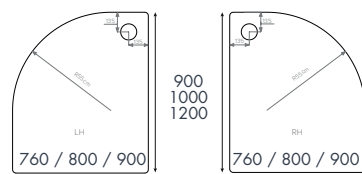

Shower Trays

Offset Quadrant Shower Trays

Standard + Anti Slip Trays

Finish – White
Material – 45mm acrylic capped stone resin shower tray
Waste – 90mm fast flow waste also available
Compatibility – Fully compatible with the Instinct shower enclosure ranges
Components – Available with leg and panel set to raise off the floor
Safety – Anti slip rated to Class C standard

Low Profile Standard Trays

Left Hand Quadrant

H976LQ100	900 x 760mm	£359.00
H980LQ100	900 x 800mm	£363.00
H1080LQ100	1000 x 800mm	£370.00
H1280LQ100	1200 x 800mm	£402.00
H1290LQ100	1200 x 900mm	£444.00

Right Hand Quadrant

H976RQ100	900 x 760mm	£359.00
H980RQ100	900 x 800mm	£363.00
H1080RQ100	1000 x 800mm	£370.00
H1280RQ100	1200 x 800mm	£402.00
H1290RQ100	1200 x 900mm	£444.00

Low Profile Anti Slip Trays

Left Hand Quadrant Anti Slip

ASH976LQ100	900 x 760mm	£395.00
ASH980LQ100	900 x 800mm	£399.00
ASH1080LQ100	1000 x 800mm	£408.00
ASH1280LQ100	1200 x 800mm	£443.00
ASH1290LQ100	1200 x 900mm	£490.00

Right Hand Quadrant Anti Slip

ASH976RQ100	900 x 760mm	£395.00
ASH980RQ100	900 x 800mm	£399.00
ASH1080RQ100	1000 x 800mm	£408.00
ASH1280RQ100	1200 x 800mm	£443.00
ASH1290RQ100	1200 x 900mm	£490.00

INSTINCT®

Anti Slip Take the safe option

Integrated into the skin of the shower tray, the non slip surface delivers a confident and sturdy showering experience under foot. The Anti Slip is independently approved to the highest rating of domestic use (Class C) to ensure the highest level of confidence and safety.

Integrated in the shower tray to aid the prevention of slips and falls

Class C slip rating - the highest level of approval for domestic use

Conforms to BS7976-2 2002

Complete with 10 year guarantee