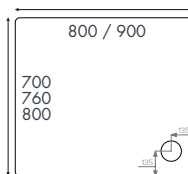

Standard + Anti Slip Trays

Finish – White

Material – 45mm acrylic capped stone resin shower tray

Waste – 90mm fast flow waste also available

Compatibility – Fully compatible with the Instinct shower enclosure ranges

Components – Available with leg and panel set to raise off the floor

Safety – Anti slip rated to Class C standard

Low Profile Standard Trays		
H970100	900 x 700mm	£280.00
H976100	900 x 760mm	£351.00
H980100	900 x 800mm	£303.00
H1070100	1000 x 700mm	£312.00
H1076100	1000 x 760mm	£312.00
H1080100	1000 x 800mm	£312.00
H1090100	1000 x 900mm	£312.00
H1176100	1100 x 760mm	£329.00
H1180100	1100 x 800mm	£329.00
H1190100	1100 x 900mm	£329.00
H1270100	1200 x 700mm	£312.00
H1276100	1200 x 760mm	£312.00
H1280100	1200 x 800mm	£323.00
H1290100	1200 x 900mm	£375.00
H1380100	1300 x 800mm	£497.00
H1470100	1400 x 700mm	£511.00
H1480100	1400 x 800mm	£514.00
H1490100	1400 x 900mm	£514.00
H1570100	1500 x 700mm	£511.00
H1576100	1500 x 760mm	£511.00
H1580100	1500 x 800mm	£514.00
H1590100	1500 x 900mm	£524.00
H1670100	1600 x 700mm	£652.00
H1676100	1600 x 760mm	£669.00
H1680100	1600 x 800mm	£677.00
H1690100	1600 x 900mm	£677.00
H1770100	1700 x 700mm	£677.00
H1776100	1700 x 760mm	£677.00
H1780100	1700 x 800mm	£677.00
H1790100	1700 x 900mm	£704.00
H1880100	1800 x 800mm	£831.00

Low Profile Anti Slip Trays		
ASH970100	900 x 700mm	£309.00
ASH976100	900 x 760mm	£386.00
ASH980100	900 x 800mm	£333.00
ASH1070100	1000 x 700mm	£344.00
ASH1076100	1000 x 760mm	£344.00
ASH1080100	1000 x 800mm	£344.00
ASH1090100	1000 x 900mm	£344.00
ASH1176100	1100 x 760mm	£361.00
ASH1180100	1100 x 800mm	£361.00
ASH1190100	1100 x 900mm	£361.00
ASH1270100	1200 x 700mm	£344.00
ASH1276100	1200 x 760mm	£344.00
ASH1280100	1200 x 800mm	£356.00
ASH1290100	1200 x 900mm	£413.00
ASH1380100	1300 x 800mm	£547.00
ASH1470100	1400 x 700mm	£562.00
ASH1480100	1400 x 800mm	£567.00
ASH1490100	1400 x 900mm	£567.00
ASH1570100	1500 x 700mm	£562.00
ASH1576100	1500 x 760mm	£562.00
ASH1580100	1500 x 800mm	£567.00
ASH1590100	1500 x 900mm	£576.00
ASH1670100	1600 x 700mm	£718.00
ASH1676100	1600 x 760mm	£735.00
ASH1680100	1600 x 800mm	£746.00
ASH1690100	1600 x 900mm	£746.00
ASH1770100	1700 x 700mm	£746.00
ASH1776100	1700 x 760mm	£746.00
ASH1780100	1700 x 800mm	£746.00
ASH1790100	1700 x 900mm	£774.00
ASH1880100	1800 x 800mm	£914.00