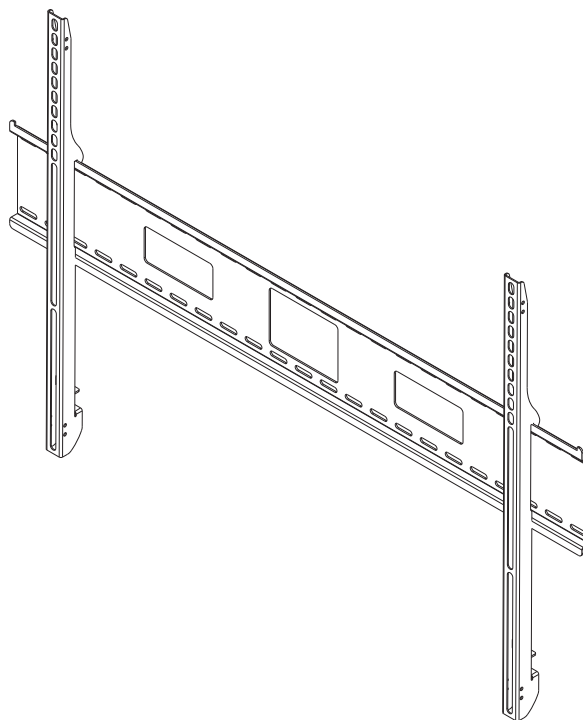

TECHNICAL DATA SHEET - **SmartMount**[®] Universal Flat Wall Mount for 61" to 102" Flat Panel Screens

MODELS: SF680, SF680P, SF680-S, SF680P-S

The sturdy SF680 wall plate holds screens weighing up to 350 lb while featuring junction box access ports and horizontal screen adjustment up to 8" for ideal screen positioning. Its easy-glide brackets enable quick screen-to-mount attachment with its simple hook-on design. Delivering an ultra-slim profile, this mount is the ultimate in low-profile solutions for 61" to 102" flat panel screens.

Features:

- Fits screens with mounting hole patterns up to 43.75" W x 29.31" H
- Ultra-slim design holds screen only 1.83" from the wall for a clean application
- Easy-glide bracket design ensures screen is securely attached to wall plate
- Horizontal screen adjustment up to 8"
- Mounts to wood studs, concrete, cinder block or metal studs (metal stud accessory required)
- Includes Peerless' Sorted-For-You™ fastener pack with all necessary mounting and screen attachment hardware

Accessories:

- Metal Stud Fastener Kit (ACC415 & ACC215)
- Video Conferencing Shelf (ACC309)
- Accessory Shelves (DS600)
- Middle Rail Accessory (ACC680F)

Dimensions:

Weight:

14.3 lb (6.5 kg)

Shipping weight:

TECHNICAL DATA SHEET

MODELS: SF680, SF680-S, SF680P, SF680P-S

ALL DIMENSION = INCH
(MM)

TOP VIEW

FRONT VIEW

SIDE VIEW

TECHNICAL DATA SHEET

ALL DIMENSION = INCH
(MM)