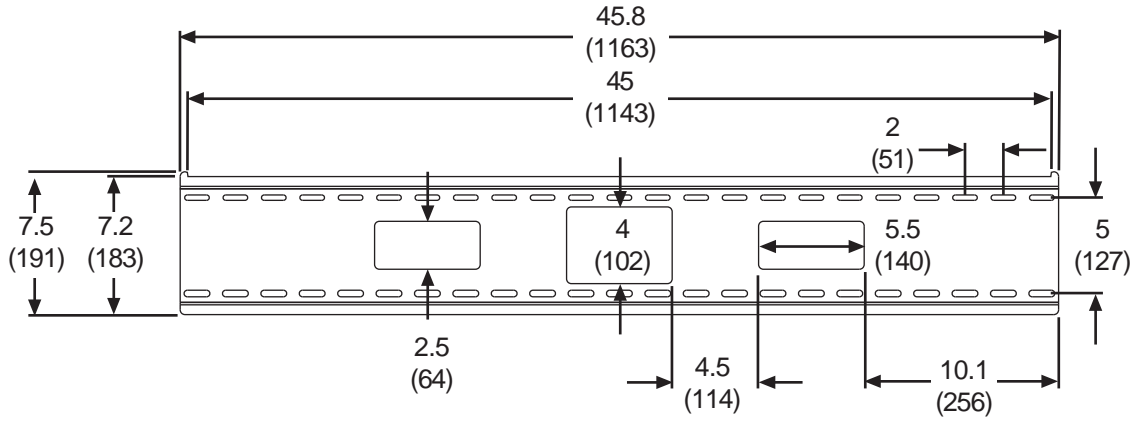

TECHNICAL DATA SHEET

ALL DIMENSION = INCH
(MM)

MODELS: SF680, SF680-S, SF680P, SF680P-S

WALL PLATE DETAIL