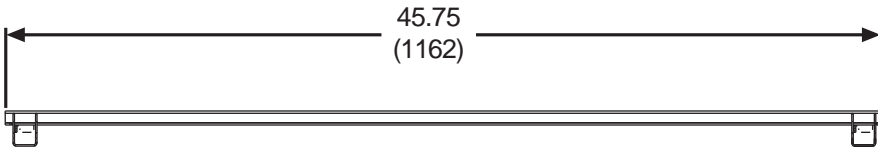

Features:

- Fits screens with mounting hole patterns up to 43.75" W x 29.31" H
- Ultra-slim design holds screen only 1.83" from the wall for a clean application
- Easy-glide bracket design ensures screen is securely attached to wall plate
- Horizontal screen adjustment up to 8"
- Mounts to wood studs, concrete, cinder block or metal studs (metal stud accessory required)
- Includes Peerless' Sorted-For-You™ fastener pack with all necessary mounting and screen attachment hardware

Accessories:

- Metal Stud Fastener Kit (ACC415 & ACC215)
- Video Conferencing Shelf (ACC309)
- Accessory Shelves (DS600)
- Middle Rail Accessory (ACC680F)

Dimensions:

Weight:

14.3 lb (6.5 kg)

Shipping weight:

16.5 lb (7.5 kg)

Maximum Load Capacity:

350 lb (158.8 kg)

Shipping Carton dimensions:

L= 46.75 in (1187 mm)

W= 8.63 in (219 mm)

H= 3.88 in (99 mm)

ARCHITECTS SPECIFICATIONS

TECHNICAL DATA SHEET

MODELS: SF680, SF680-S, SF680P, SF680P-S

ALL DIMENSION = INCH
(MM)

TOP VIEW

FRONT VIEW

SIDE VIEW

TECHNICAL DATA SHEET

ALL DIMENSION = INCH
(MM)