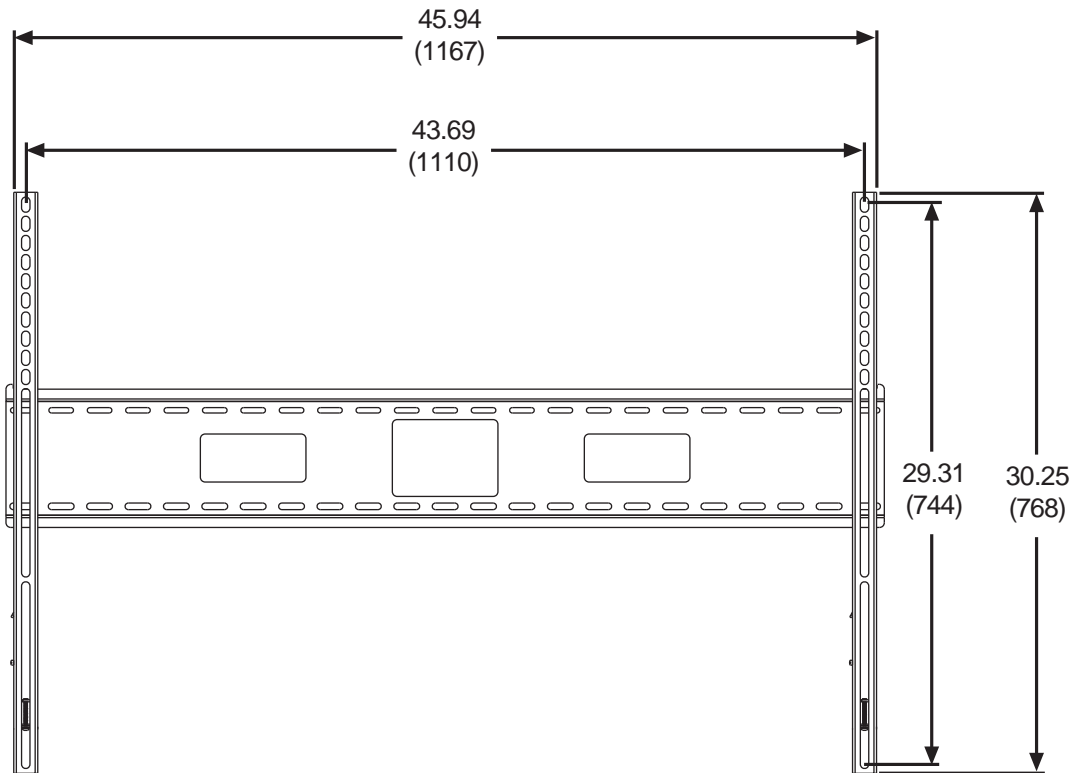

Features:

- Fits screens with mounting hole patterns up to 43.75" W x 29.31" H
- Ultra-slim design holds screen only 1.83" from the wall for a clean application
- Easy-glide bracket design ensures screen is securely attached to wall plate
- Horizontal screen adjustment up to 8"
- Mounts to wood studs, concrete, cinder block or metal studs (metal stud accessory required)
- Includes Peerless' Sorted-For-You™ fastener pack with all necessary mounting and screen attachment hardware

Accessories:

- Metal Stud Fastener Kit (ACC415 & ACC215)
- Video Conferencing Shelf (ACC309)
- Accessory Shelves (DS600)
- Middle Rail Accessory (ACC680F)

Dimensions:

Weight:

14.3 lb (6.5 kg)

Shipping weight:

16.5 lb (7.5 kg)

Maximum Load Capacity:

350 lb (158.8 kg)

Shipping Carton dimensions:

L= 46.75 in (1187 mm)

W= 8.63 in (219 mm)

H= 3.88 in (99 mm)

ARCHITECTS SPECIFICATIONS

TECHNICAL DATA SHEET

MODELS: SF680, SF680-S, SF680P, SF680P-S

ALL DIMENSION = INCH
(MM)

TOP VIEW

FRONT VIEW

SIDE VIEW

TECHNICAL DATA SHEET

ALL DIMENSION = INCH
(MM)