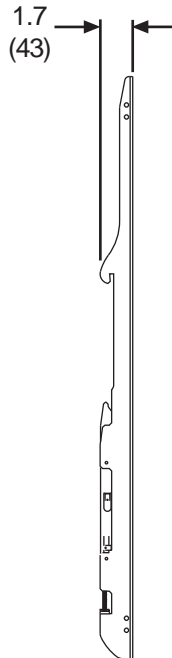

WALL PLATE DETAIL