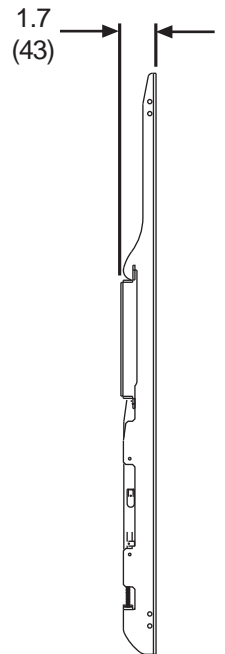

Features:

- Fits screens with mounting hole patterns up to 43.75" W x 29.31" H
- Ultra-slim design holds screen only 1.83" from the wall for a clean application
- Easy-glide bracket design ensures screen is securely attached to wall plate
- Horizontal screen adjustment up to 8"
- Mounts to wood studs, concrete, cinder block or metal studs (metal stud accessory required)
- Includes Peerless' Sorted-For-You™ fastener pack with all necessary mounting and screen attachment hardware

Accessories:

- Metal Stud Fastener Kit (ACC415 & ACC215)
- Video Conferencing Shelf (ACC309)
- Accessory Shelves (DS600)
- Middle Rail Accessory (ACC680F)

Dimensions:

Weight:

14.3 lb (6.5 kg)

Shipping weight:

16.5 lb (7.5 kg)

Maximum Load Capacity:

350 lb (158.8 kg)

Shipping Carton dimensions:

L= 46.75 in (1187 mm)

W= 8.63 in (219 mm)

H= 3.88 in (99 mm)

ARCHITECTS SPECIFICATIONS

TECHNICAL DATA SHEET

MODELS: SF680, SF680-S, SF680P, SF680P-S

ALL DIMENSION = INCH
(MM)

TOP VIEW

FRONT VIEW

SIDE VIEW

TECHNICAL DATA SHEET

ALL DIMENSION = INCH
(MM)