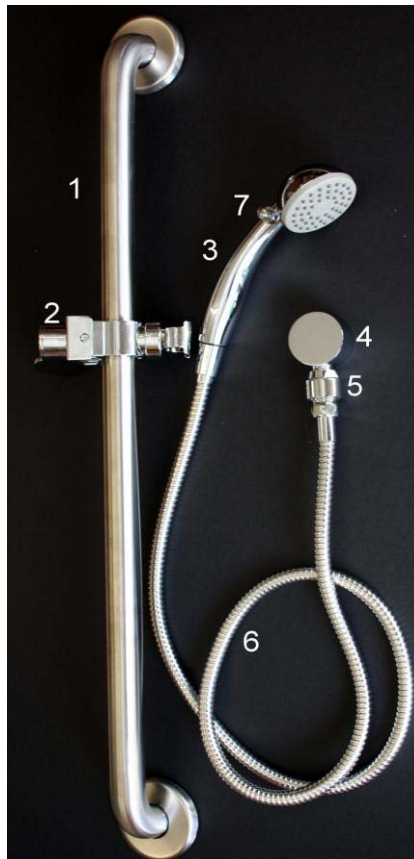

APFHHGBMVFI 1SHO107-CF1 Handheld Shower with Grab Bar Assembly

Handheld Shower with Grab Bar Assembly - Includes:

- 1 - P/N HS2462CP - Hand Shower, on/off button, chrome finish
- 1 - P/N F14SS72 - Shower Hose, 72" Vinyl
- 1 - P/N BAR-SB30-TW-125-SA - 30" Grab Bar, 1.25" outer diameter, Stainless Steel with Satin Finish, Concealed Flanges
- 1 - P/N 4993 - Vacuum Breaker, Brass
- 1 - P/N BBS1250x28 - Supply Elbow with EPDM gasket
- 1 - P/N GSB-125-CR Chrome Slide Mechanism

- | |
|---|
| <ul style="list-style-type: none">1. Grab Bar2. Slide Mechanism3. Hand Shower4. Elbow5. Vacuum Breaker6. Hose7. On/Off Pause Button |
|---|

Item No.	Description	
HS2460CP	Hand Shower, on/off button, chrome finish: <ul style="list-style-type: none"> - Chrome plated finish - Single function on and off button - Saturating spray and trickle function - Flow rate: <ul style="list-style-type: none"> 1.4+ GPM at 20 psi 2.5- GPM at 80 psi 	
F14SS72	Vinyl Shower Hose, Double Lock - 72"L: <ul style="list-style-type: none"> - Materials: <ul style="list-style-type: none"> Stainless Steel connectors Brass Conical Nut Brass Hex Nut O-Ring - Measurements: <ul style="list-style-type: none"> Outside Diameter: 14 mm Length: 72" - Double Lock type - Specification F1/2*F1/2*72" - PVC Core Tube - NSF Approved 	
BAR-SB30-TW125-SA	Grab Bar, Stainless Steel 30"L x 1.25" outer diameter, concealed flanges: <ul style="list-style-type: none"> (6) # 10 Stainless Screws 	
GSB-125-CR	Chrome Slide Mechanism Includes: <ul style="list-style-type: none"> 1 piece handle and 1 piece connector Installation Instructions 	
4993	Vacuum Breaker, Brass: <ul style="list-style-type: none"> - Material: <ul style="list-style-type: none"> Chrome plated brass body with brass thread Rubber gasket 	
BBS1250X28	Supply Elbow with EPDM gasket <ul style="list-style-type: none"> - Round connector - Material: Brass - Size ø50X28mm - G1/2" 	