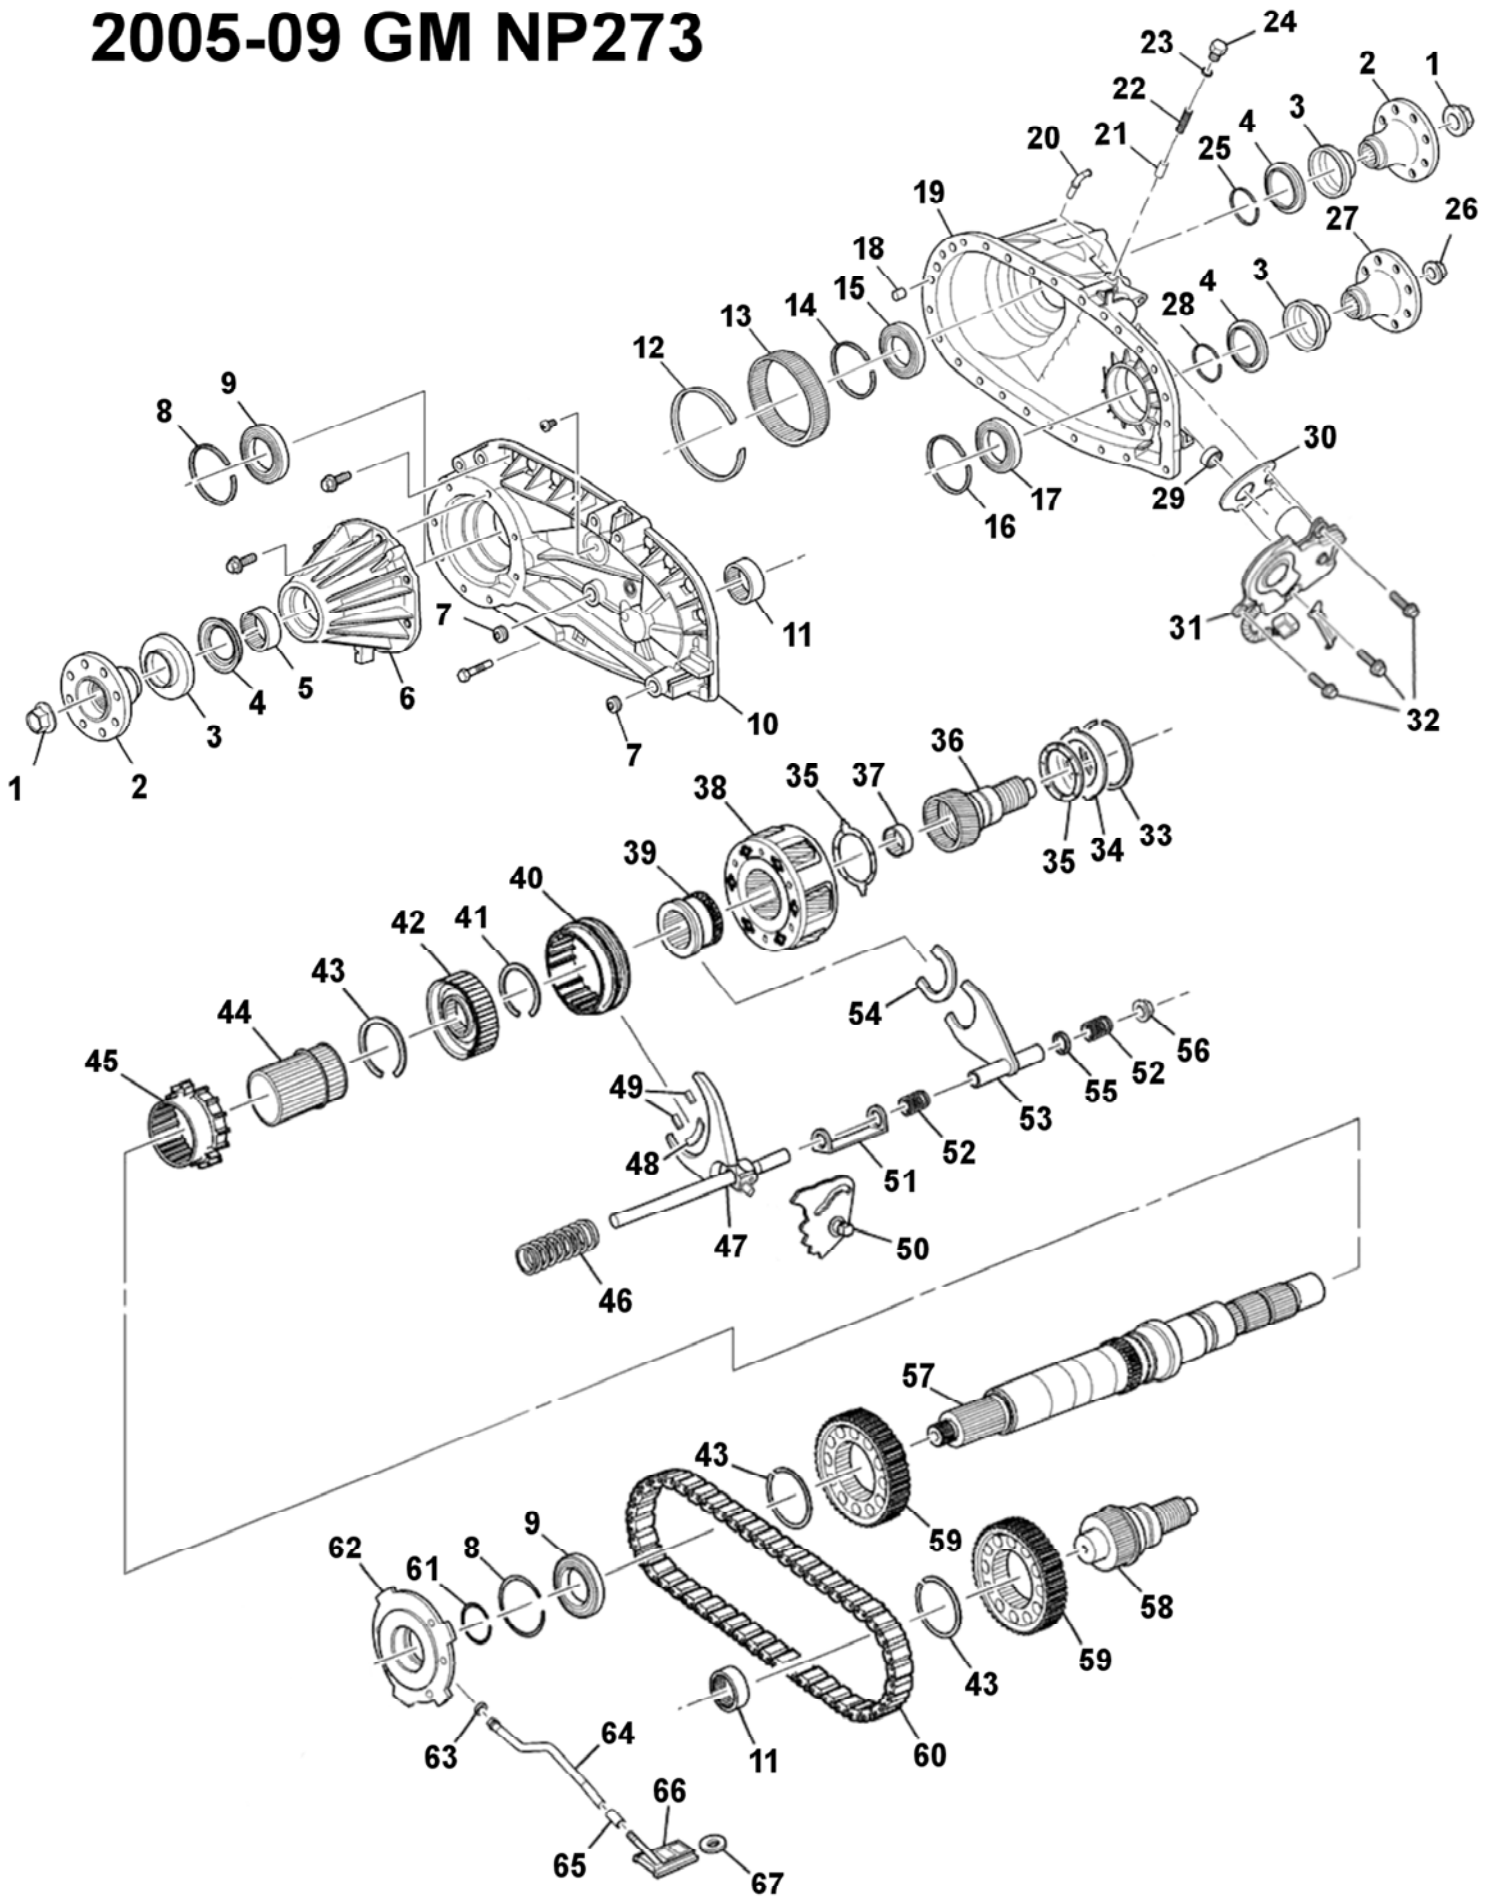

2005-09 GM NP273

2005-09 GM - NP273

Item #	Description	Application	Notes	NV part #	GM Part#	ZBAG Part#
1.	Input/Rear output yoke nut				89059187	Call
2.	Input/Rear output yoke			51891	19177368	Call
3.	Yoke dust shield			51676	19177369	Call
4.	Input/output seals			52746	89059645	CR24288
5.	Rear output yoke needle bearing					B3416
6.	Tail housing			51332	89059633	Call
7.	Drain/fill plug			51412	89059626	Call
8.	Rear mainshaft bearing to case snap ring			26551	89059194	Call
9.	Rear mainshaft bearing			45781	89059212	6212
10.	Rear case half			45083	89059208	Call
11.	Front output rear bearing					SCE2416
12.	Annulus gear to case snap ring			13863	14037953	Call
13.	Annulus gear					Call
14.	Input bearing to case snap ring			24291	89059183	Call
15.	Input bearing			45782	89059213	6211
16.	Front output bearing to case snap ring			24324	89059185	Call
17.	Front output front bearing			45780	12384993	6011
18.	Case half dowel pin			25583	88935651	Call
19.	Front case half			45072	89059206	Call
20.	Vent tube			51411	89059625	Call
21.	Detent plunger			16754	15633556	Call
22.	Detent spring			17174	15636639	Call
23.	Detent plug O-ring			15715	12386154	Call
24.	Detent plug			22511	12547642	Call
25.	Input bearing to shaft snap ring			97977	89059216	Call
26.	Front output yoke nut				14037991	Call
27.	Front output yoke			51415	19177370	Call
28.	Front output bearing to shaft snap ring			15207	14037974	Call
29.	Shift shaft needle bearing/seal			22440	12547464	GM12547464
30.	Shift motor gasket			41288	12384973	Call
31.	Shift motor			48056	88962312	UMM2263
32.	Shift motor bolts				25624810	Call
33.	Planetary snap ring			16243	15547397	Call
34.	Planetary lock plate			17483	15664905	GM15664905
35.	Planetary thrust washer			27135	12470959	NP5012367AA
36.	Input shaft			45055	89059205	Call
37.	Input pocket bearing			42244	89059200	DB74707
38.	Planetary gear assembly			17869	12547997	NP4797030
39.	High/low range hub			38304	89059209	38304
40.	Mode sleeve			17823	12546931	17823
41.	Mode hub snap ring			44716	88962316	Call
42.	Mode hub			45661	89059629	Call
43.	Drive/driven sprocket snap ring			13877	89059176	Call
44.	Drive sprocket hub					Call
45.	Drive sprocket hub clutch gear			45952	19207758	Call
46.	Mode fork return spring			25556	89059191	Call
47.	Mode fork			24262	89059177	24262
48.	Mode fork center pad			15221	12337980	NP4219073
49.	Mode fork side pads			37284	12384966	NP4167969
50.	Shift cam			45557	89059210	Call
51.	Range fork bracket					Call
52.	Range fork spring			17267	15662307	Call
53.	Range fork			41224	89059199	Call
54.	Range fork pads					37284
55.	Washer			16456	15662306	Call
56.	Range fork bushing			16457	15662236	Call
57.	Mainshaft			45078	89059207	45078
58.	Front output shaft			46018	89059631	Call
59.	Drive/driven sprocket			40910	12478083	21966
60.	Drive chain			24273	89059179	HV064
61.	Rear mainshaft snap ring			24281	89059180	Call
62.	Oil pump			44650	89059202	Call
63.	Oil tube O-ring			35214	12478088	Call
64.	Oil pickup tube			45560	89059211	Call
65.	Oil filter coupler			44791	89059204	Call
66.	Oil filter			27924	89059197	Call
67.	Magnet				12471607	Call
Not Listed	Bearing kit					BK485C
	Gasket and seal kit					TSK273C
	Small parts kit					SP271-50